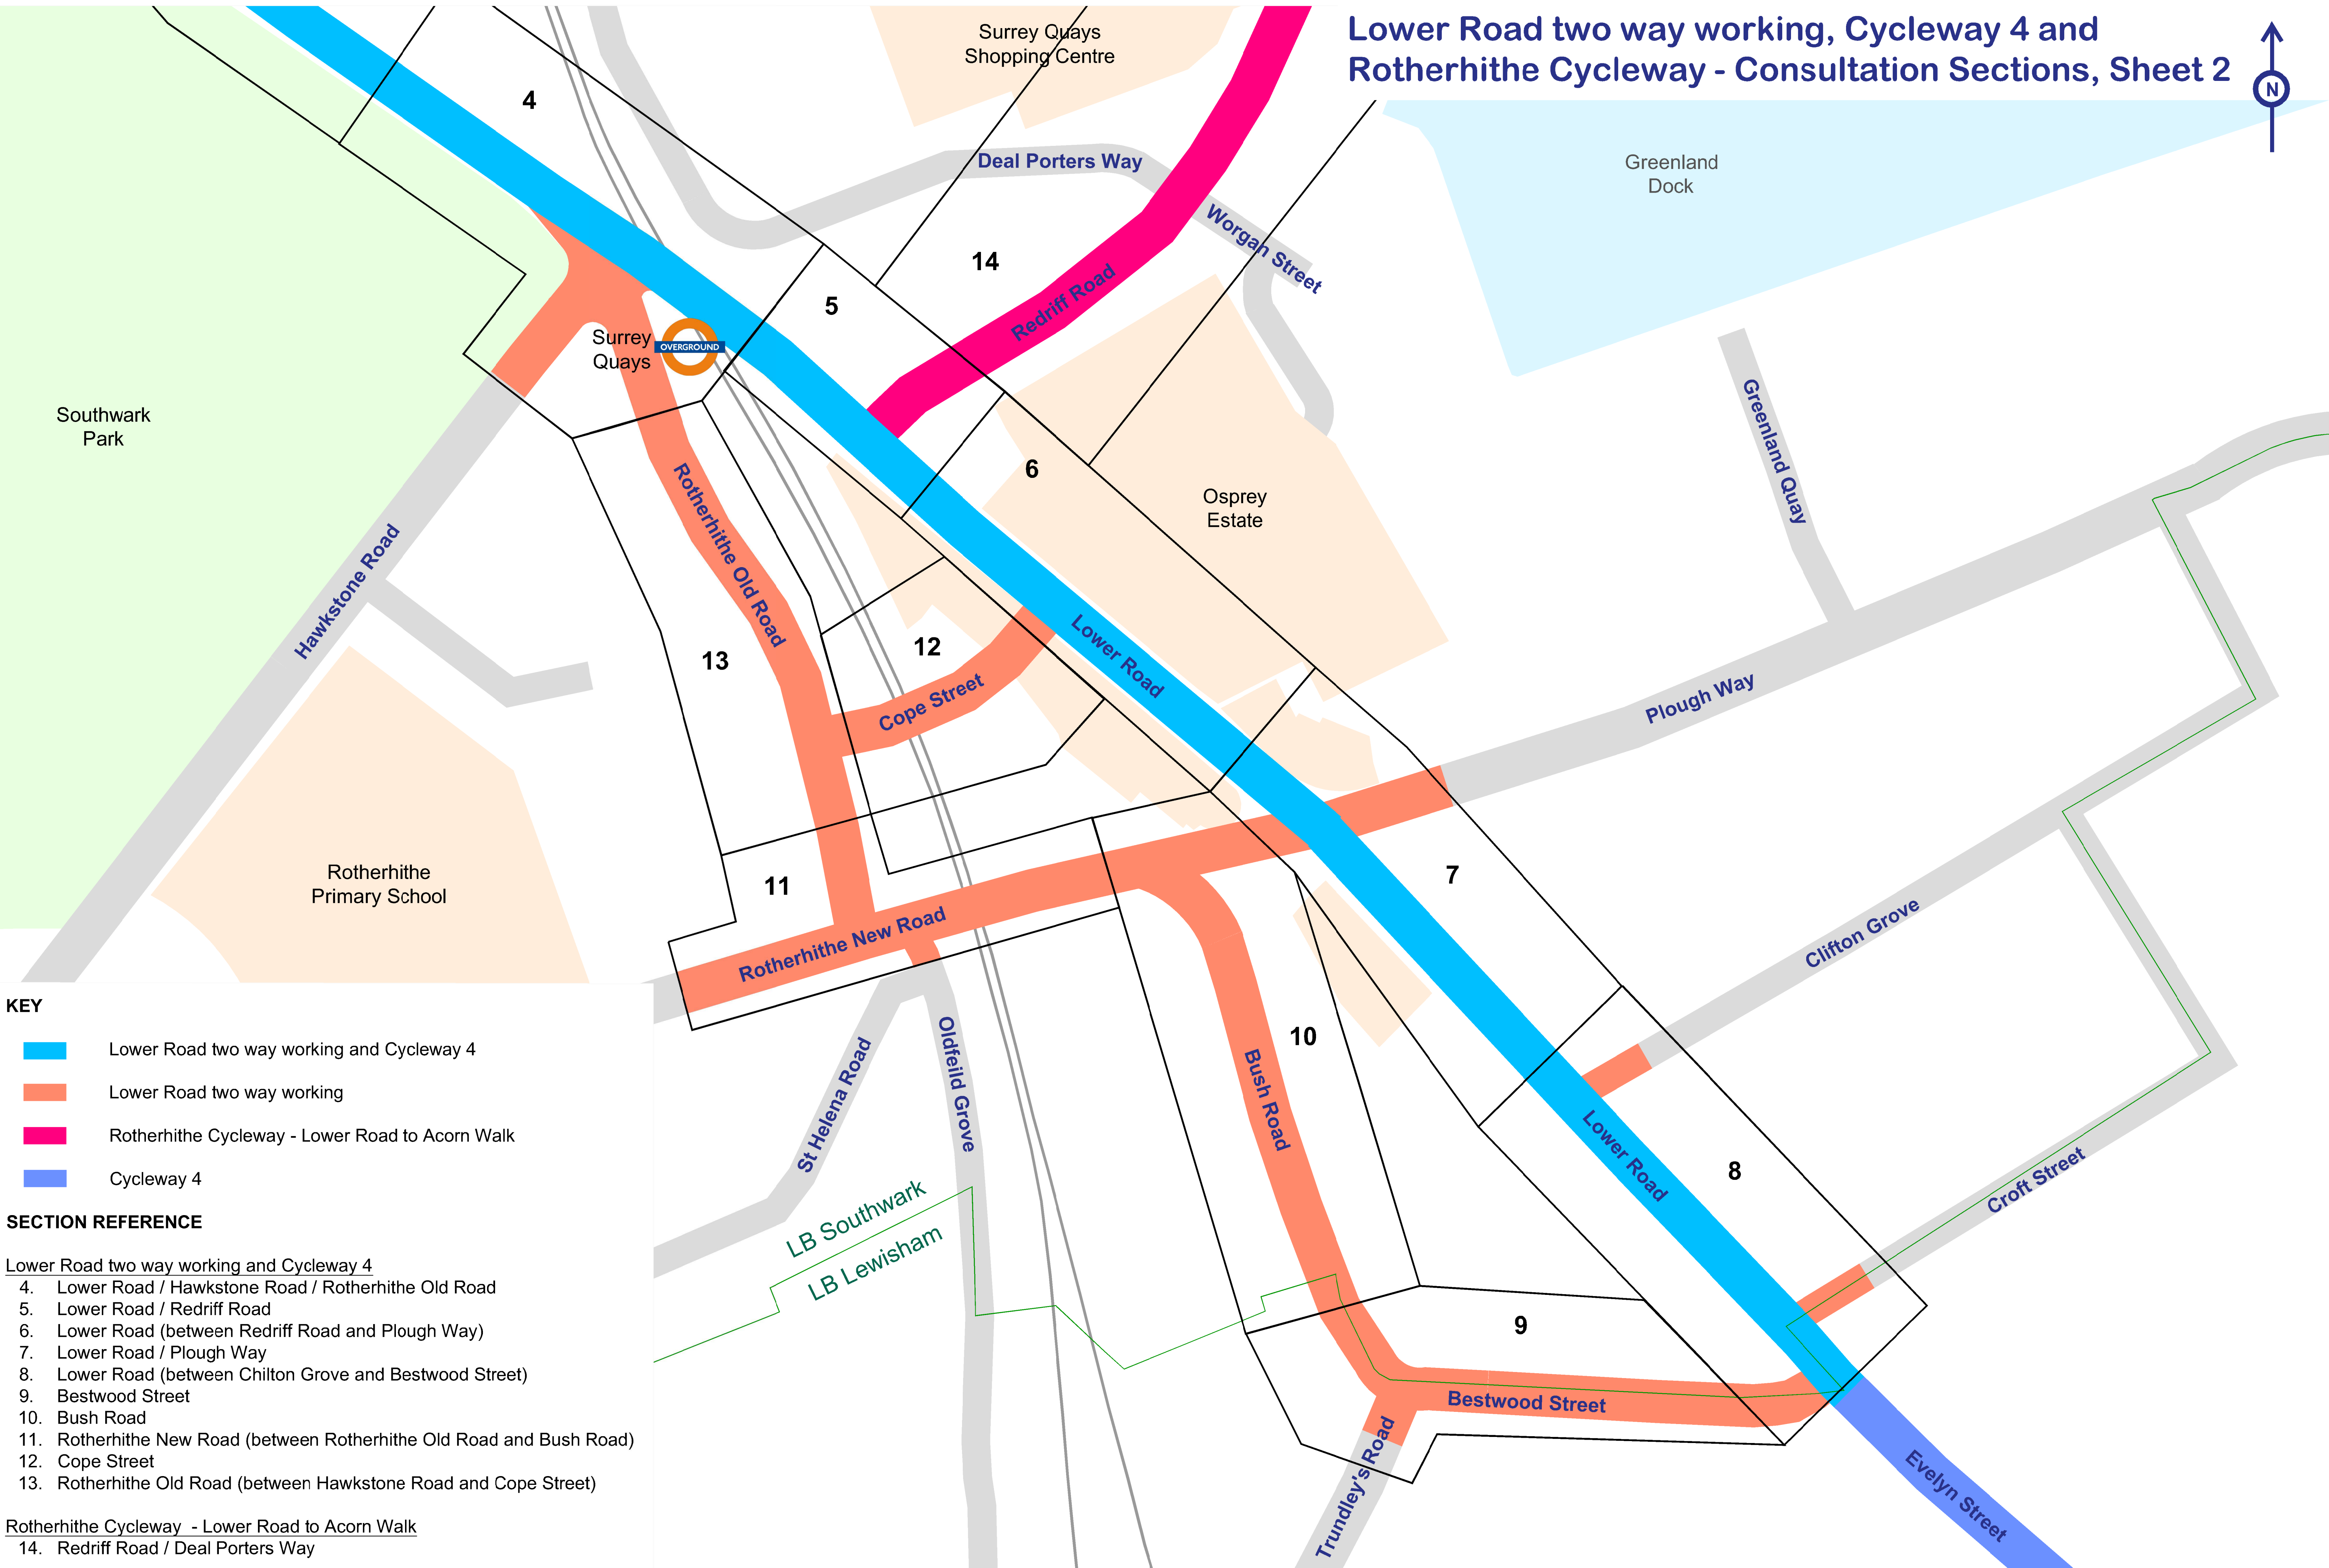

Lower Road two way working, Cycleway 4 and Rotherhithe Cycleway - Consultation Sections, Sheet 2

KEY

- Lower Road two way working and Cycleway 4
- Lower Road two way working
- Rotherhithe Cycleway - Lower Road to Acorn Walk
- Cycleway 4

SECTION REFERENCE

1. Lower Road two way working and Cycleway 4
4. Lower Road / Hawkstone Road / Rotherhithe Old Road
  5. Lower Road / Redriff Road
  6. Lower Road (between Redriff Road and Plough Way)
  7. Lower Road / Plough Way
  8. Lower Road (between Chilton Grove and Bestwood Street)
  9. Bestwood Street
  10. Bush Road
  11. Rotherhithe New Road (between Rotherhithe Old Road and Bush Road)
  12. Cope Street
  13. Rotherhithe Old Road (between Hawkstone Road and Cope Street)

Rotherhithe Cycleway - Lower Road to Acorn Walk

14. Redriff Road / Deal Porters Way