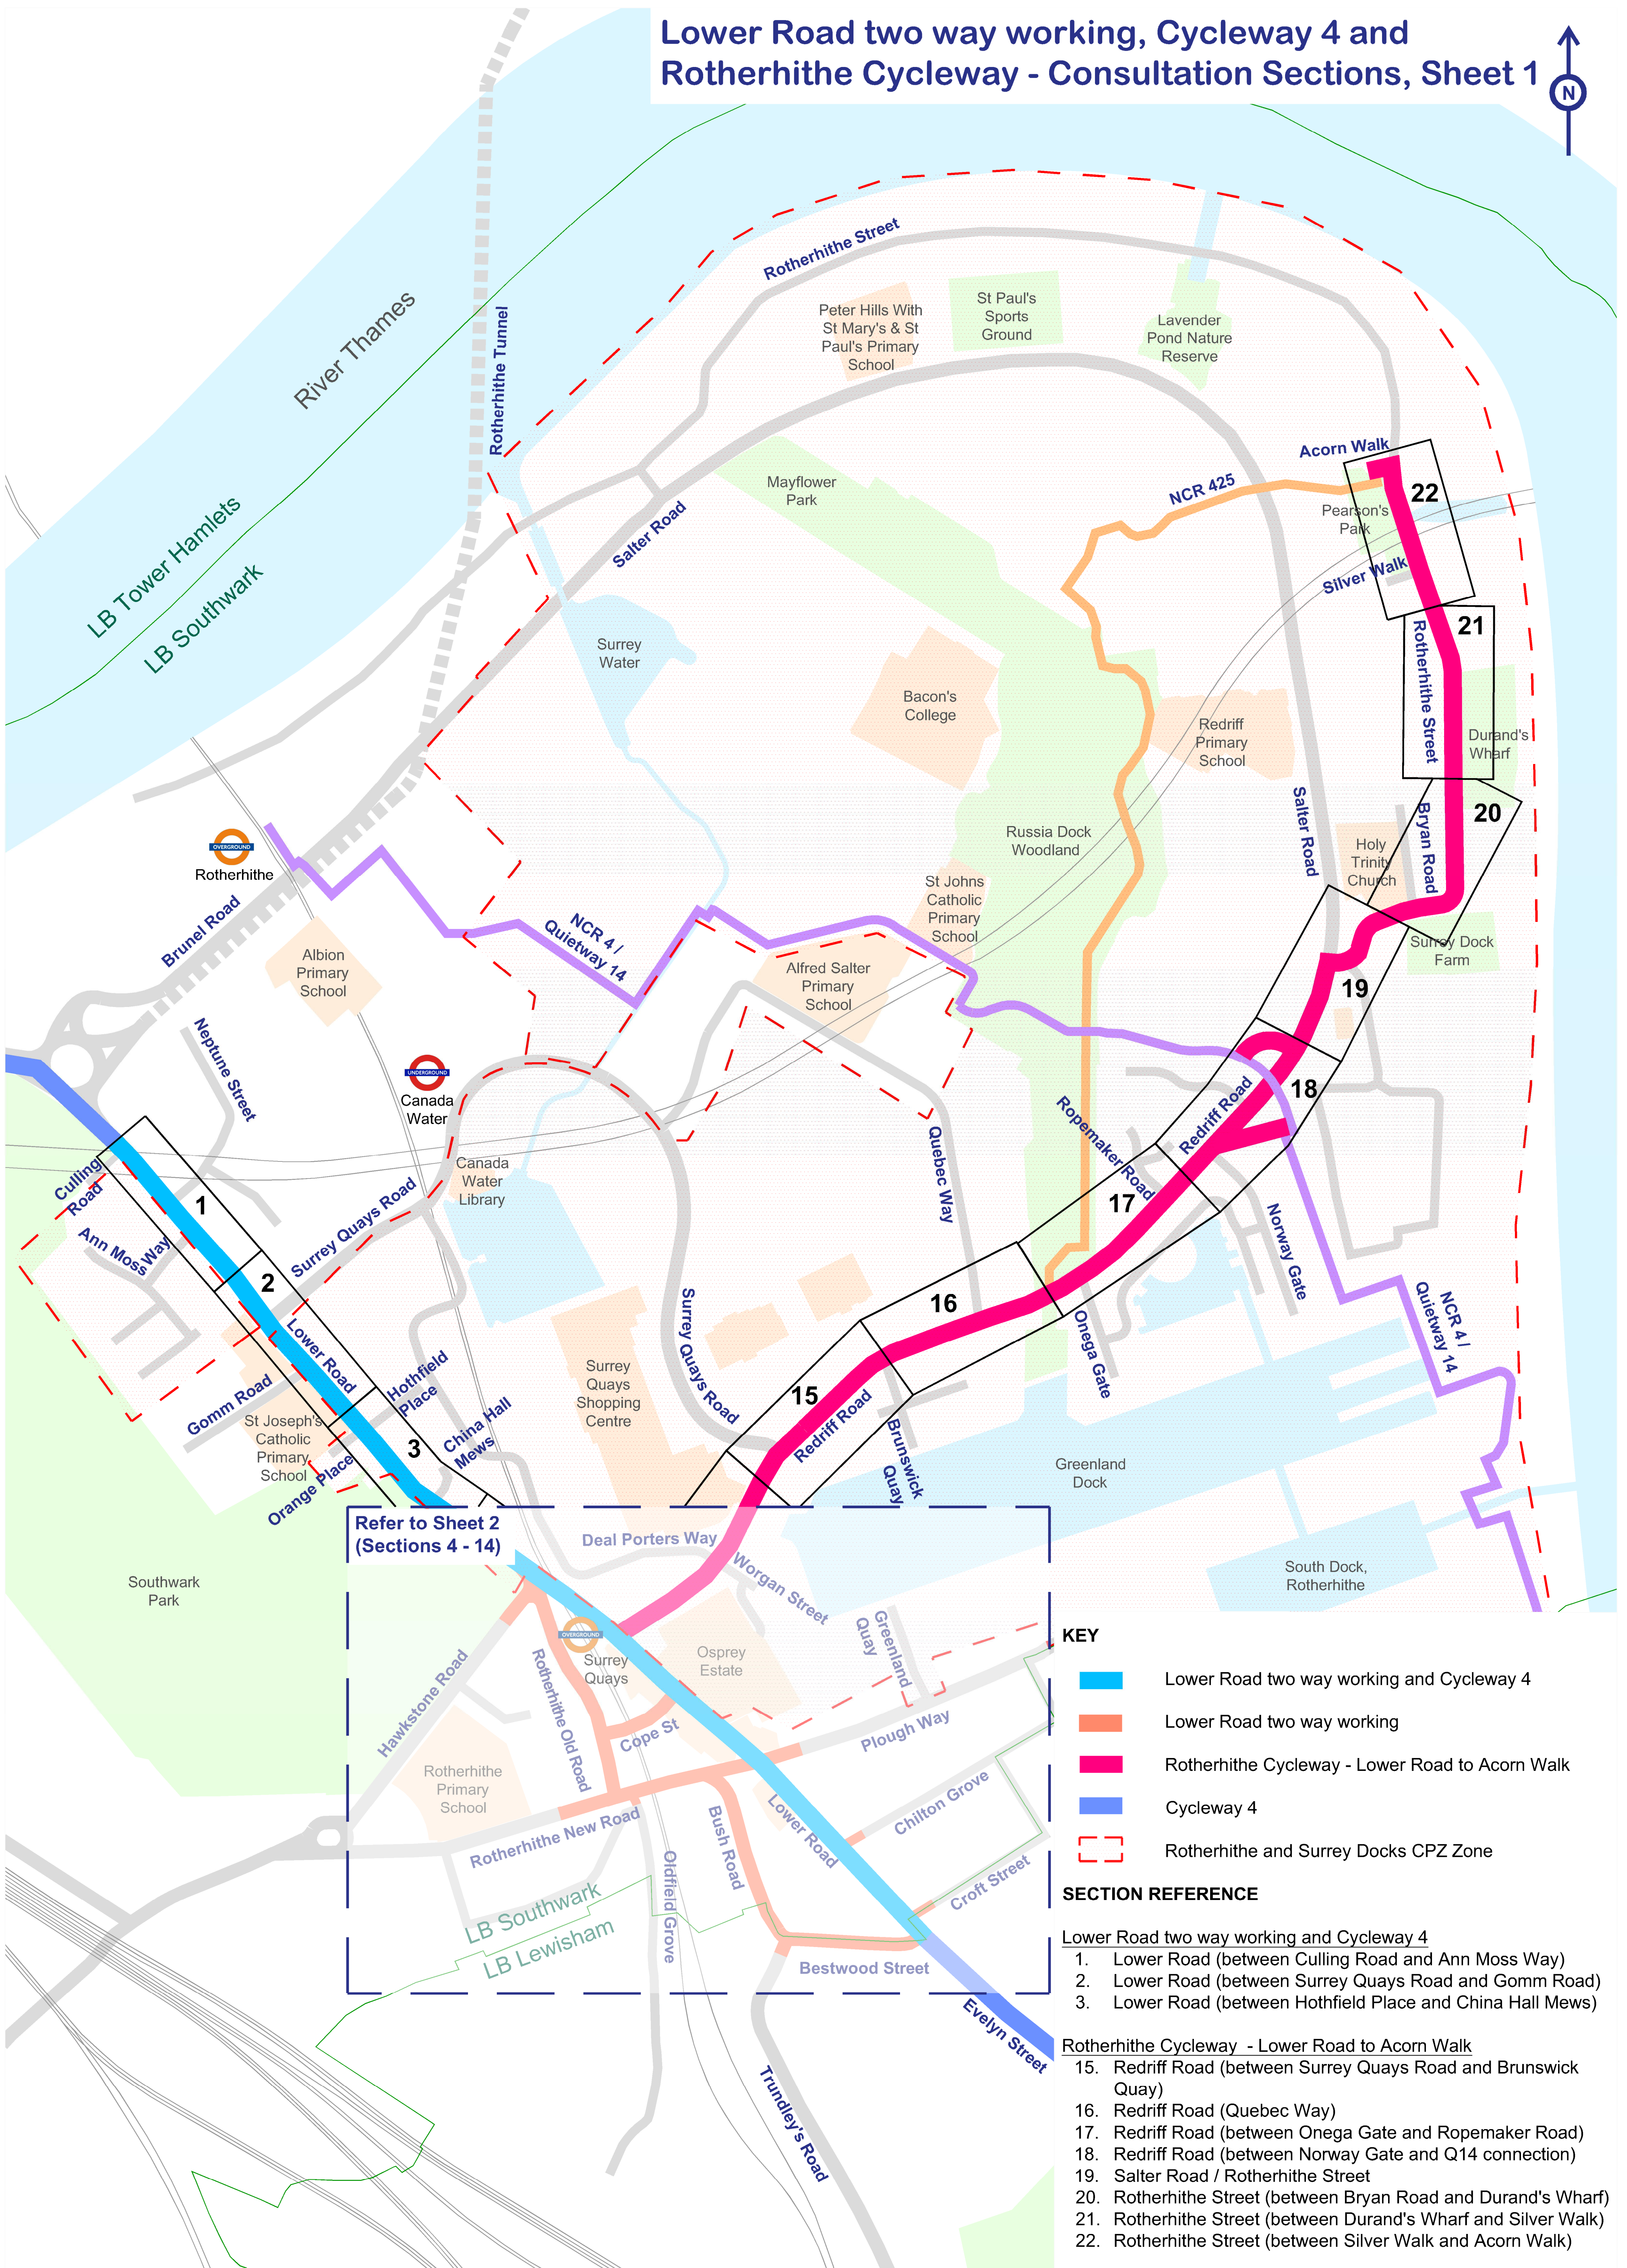

Lower Road two way working, Cycleway 4 and Rotherhithe Cycleway - Consultation Sections, Sheet 1

- Lower Road two way working and Cycleway 4
- Lower Road two way working
- Rotherhithe Cycleway - Lower Road to Acorn Walk
- Cycleway 4
- Rotherhithe and Surrey Docks CPZ Zone

SECTION REFERENCE

- Lower Road two way working and Cycleway 4**
1. Lower Road (between Culling Road and Ann Moss Way)
 2. Lower Road (between Surrey Quays Road and Gomm Road)
 3. Lower Road (between Hothfield Place and China Hall Mews)
- Rotherhithe Cycleway - Lower Road to Acorn Walk**
15. Redriff Road (between Surrey Quays Road and Brunswick Quay)
 16. Redriff Road (Quebec Way)
 17. Redriff Road (between Omega Gate and Ropemaker Road)
 18. Redriff Road (between Norway Gate and Q14 connection)
 19. Salter Road / Rotherhithe Street
 20. Rotherhithe Street (between Bryan Road and Durand's Wharf)
 21. Rotherhithe Street (between Durand's Wharf and Silver Walk)
 22. Rotherhithe Street (between Silver Walk and Acorn Walk)

SECTION REFERENCE

- Lower Road two way working and Cycleway 4
4. Lower Road / Hawkstone Road / Rotherhithe Old Road
 5. Lower Road / Redriff Road
 6. Lower Road (between Redriff Road and Plough Way)
 7. Lower Road / Plough Way
 8. Lower Road (between Chilton Grove and Bestwood Street)
 9. Bestwood Street
 10. Bush Road
 11. Rotherhithe New Road (between Rotherhithe Old Road and Bush Road)
 12. Cope Street
 13. Rotherhithe Old Road (between Hawkstone Road and Cope Street)

Rotherhithe Cycleway - Lower Road to Acorn Walk

14. Redriff Road / Deal Porters Way