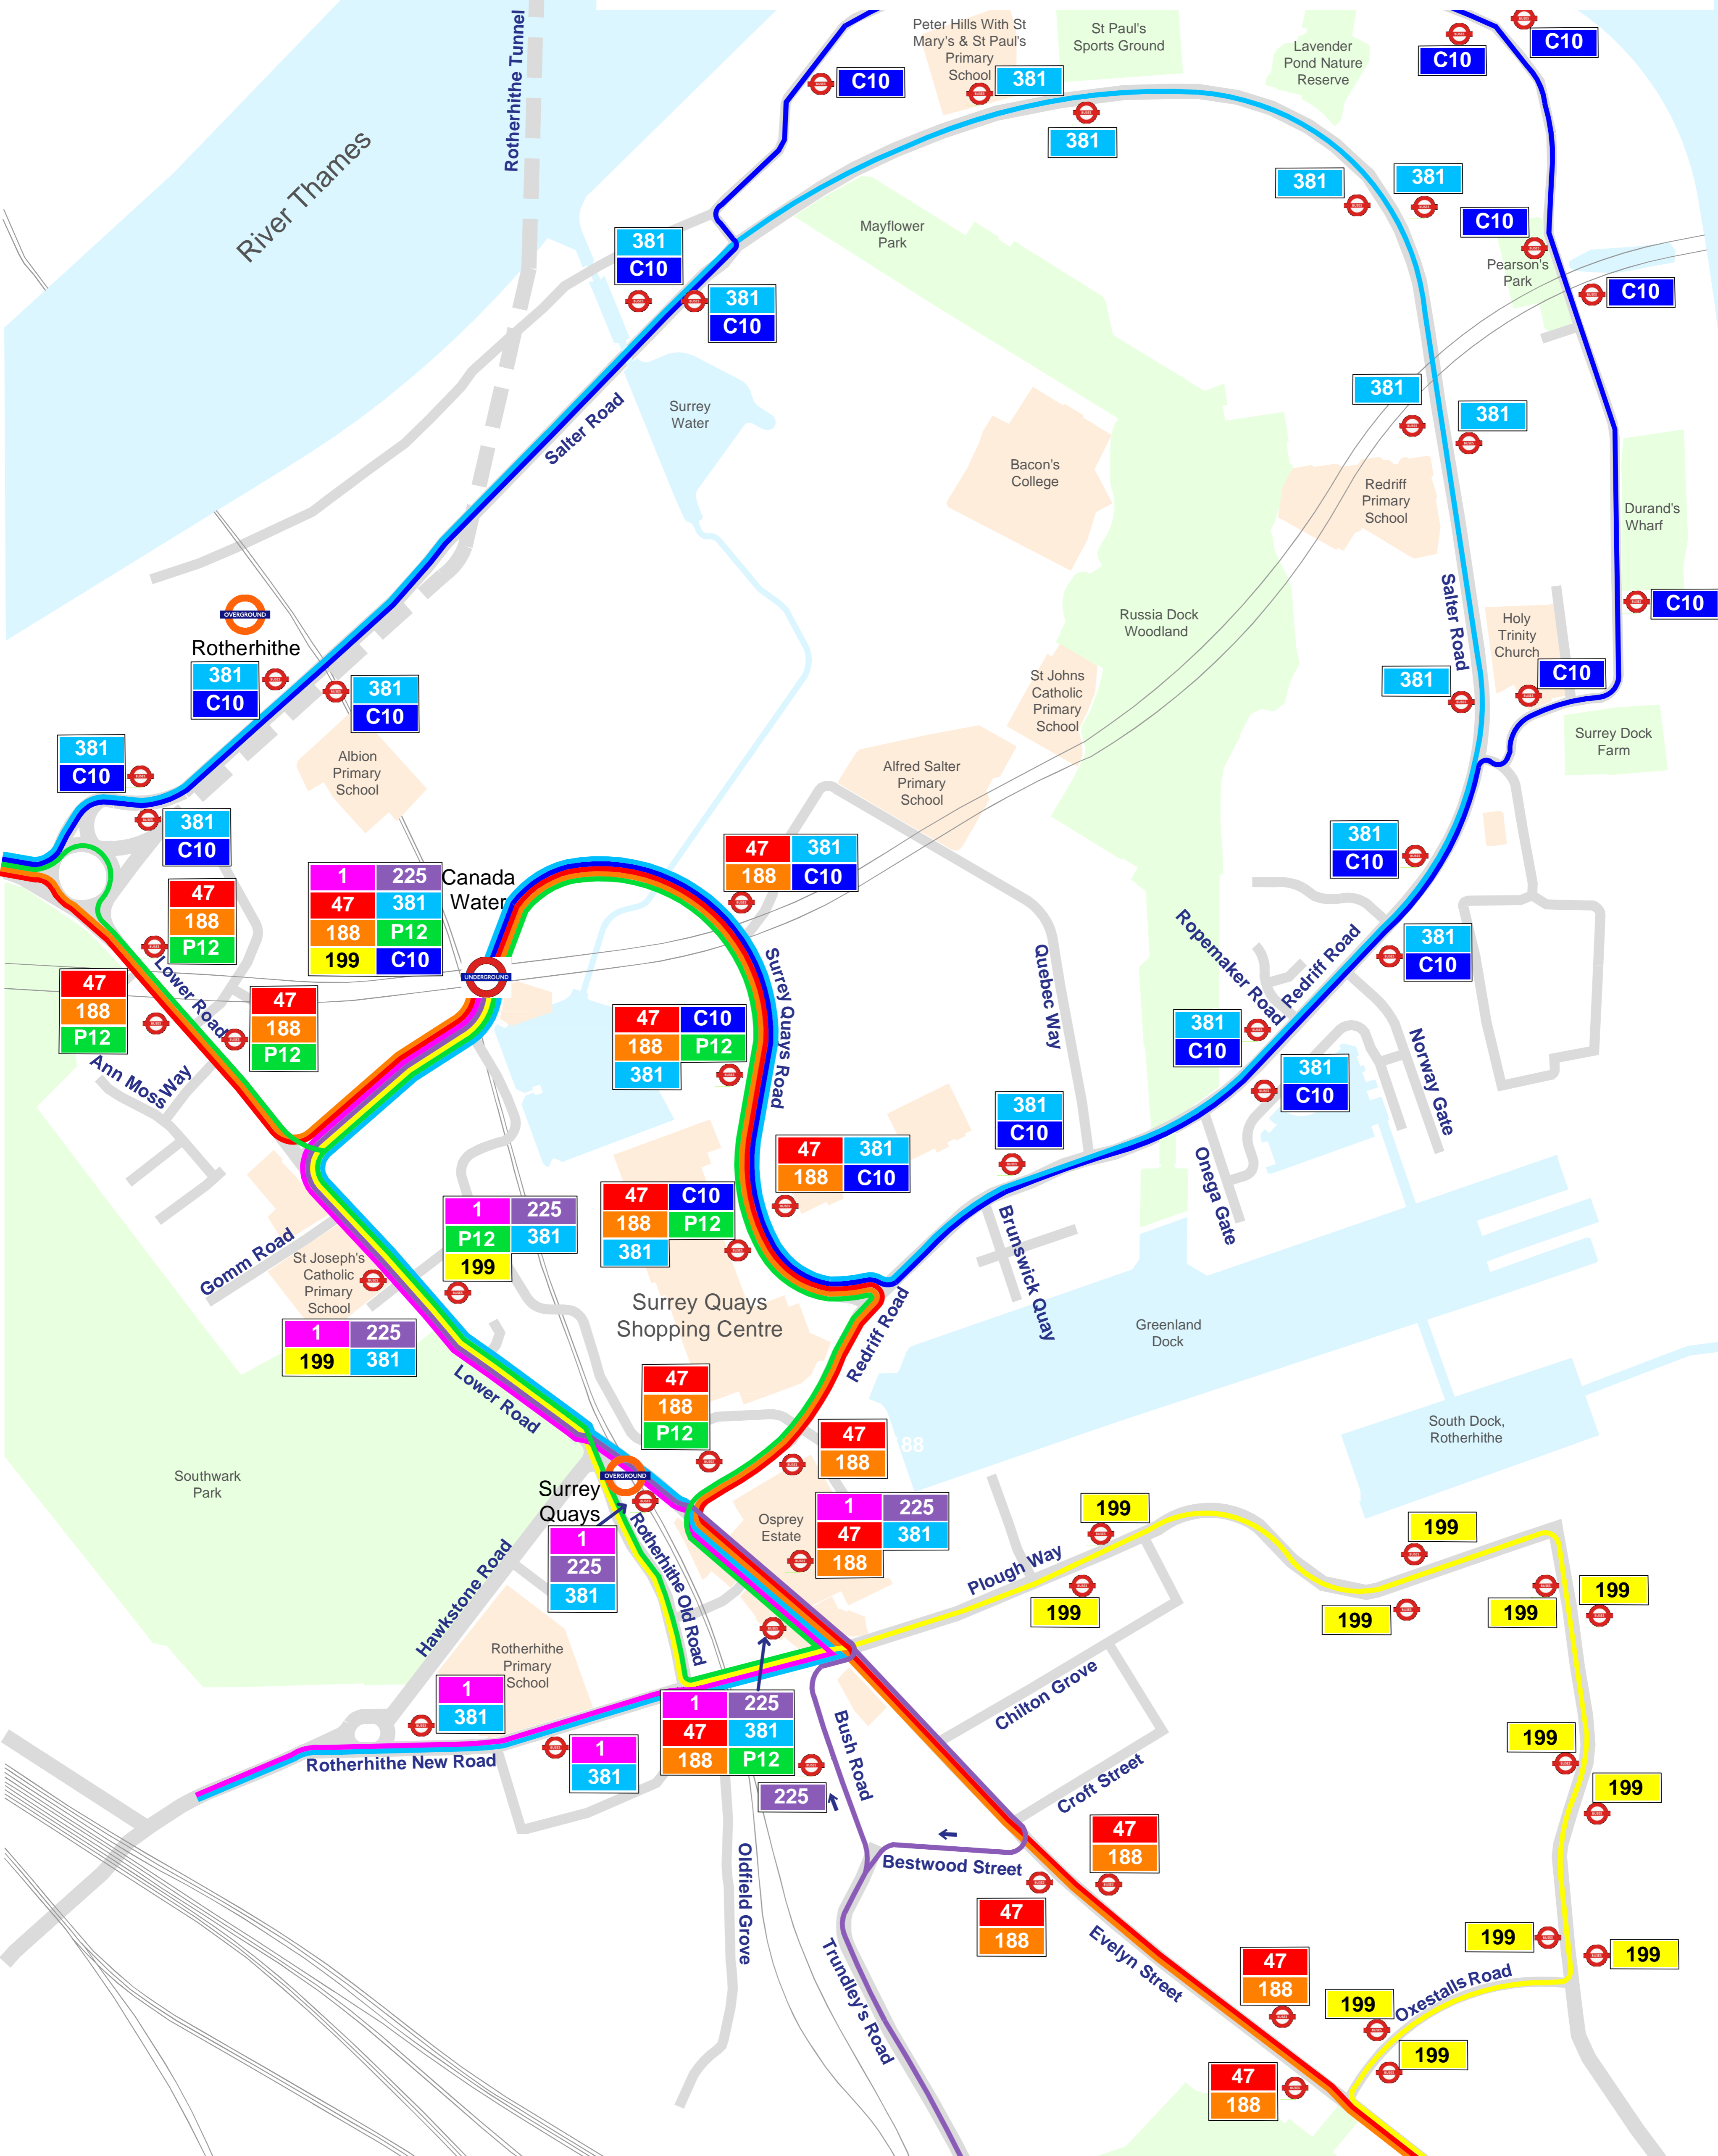

Lower Road two way working, Cycleway 4 and Rotherhithe Cycleway- Future Bus Routes and Bus Stops (Daytime)

KEY

- Rotherhithe Movement Plan - Proposed Bus Routes**
- █ Bus Route 1
 - █ Bus Route 47
 - █ Bus Route 188
 - █ Bus Route 199
 - █ Bus Route 225
 - █ Bus Route 381
 - █ Bus Route C10
 - █ Bus Route P12

- Existing Infrastructure**
- Rail / Underground line

Notes

- Rotherhithe Movement Plan - Key Features**
- Introduction of two way working along Rotherhithe Old Road, Bush Road, Lower Road and Bestwood Street