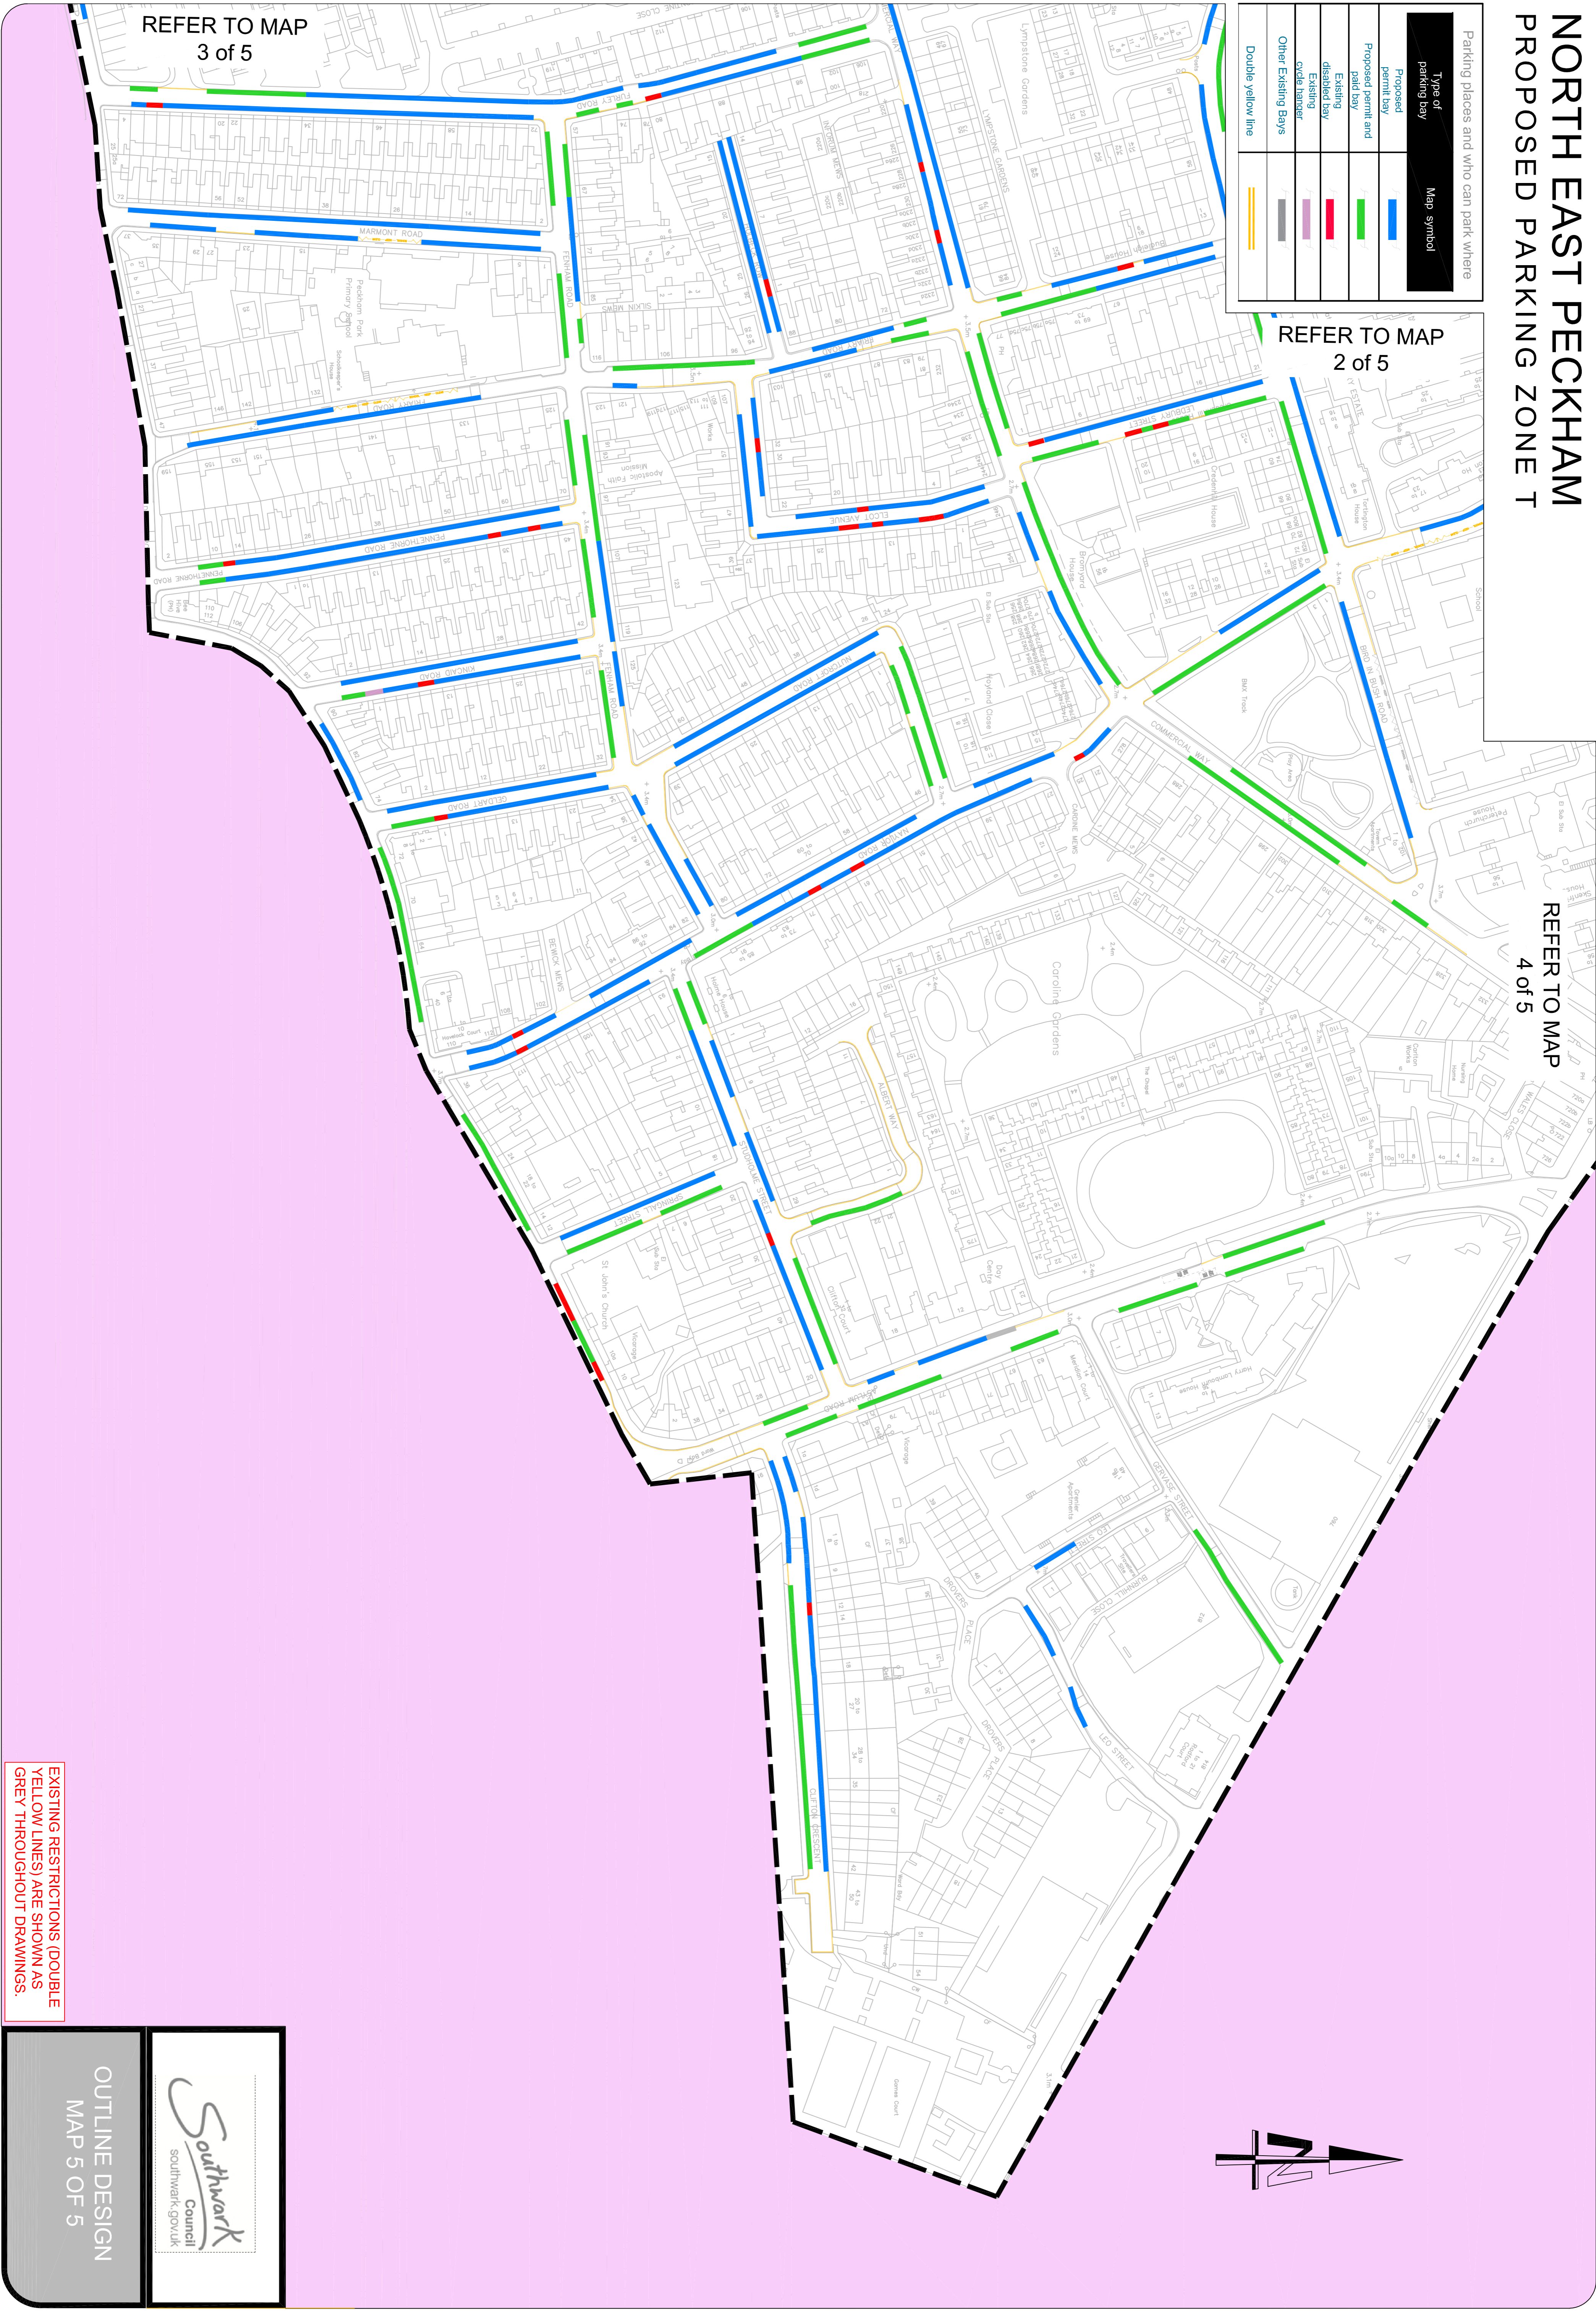

NORTH EAST PECKHAM PROPOSED PARKING ZONE 1

Parking places and who can park where

Type of parking bay	Map symbol
Proposed permit bay	
Proposed permit and paid bay	
Existing disabled bay	
Existing cycle lanes	
Other Existing Bays	
Double yellow line	

REFER TO MAP
2 of 5

REFER TO MAP
4 of 5

REFER TO MAP
3 of 5

EXISTING RESTRICTIONS (DOUBLE YELLOW LINES) ARE SHOWN AS GREY THROUGHOUT DRAWINGS.

OUTLINE DESIGN
MAP 5 OF 5