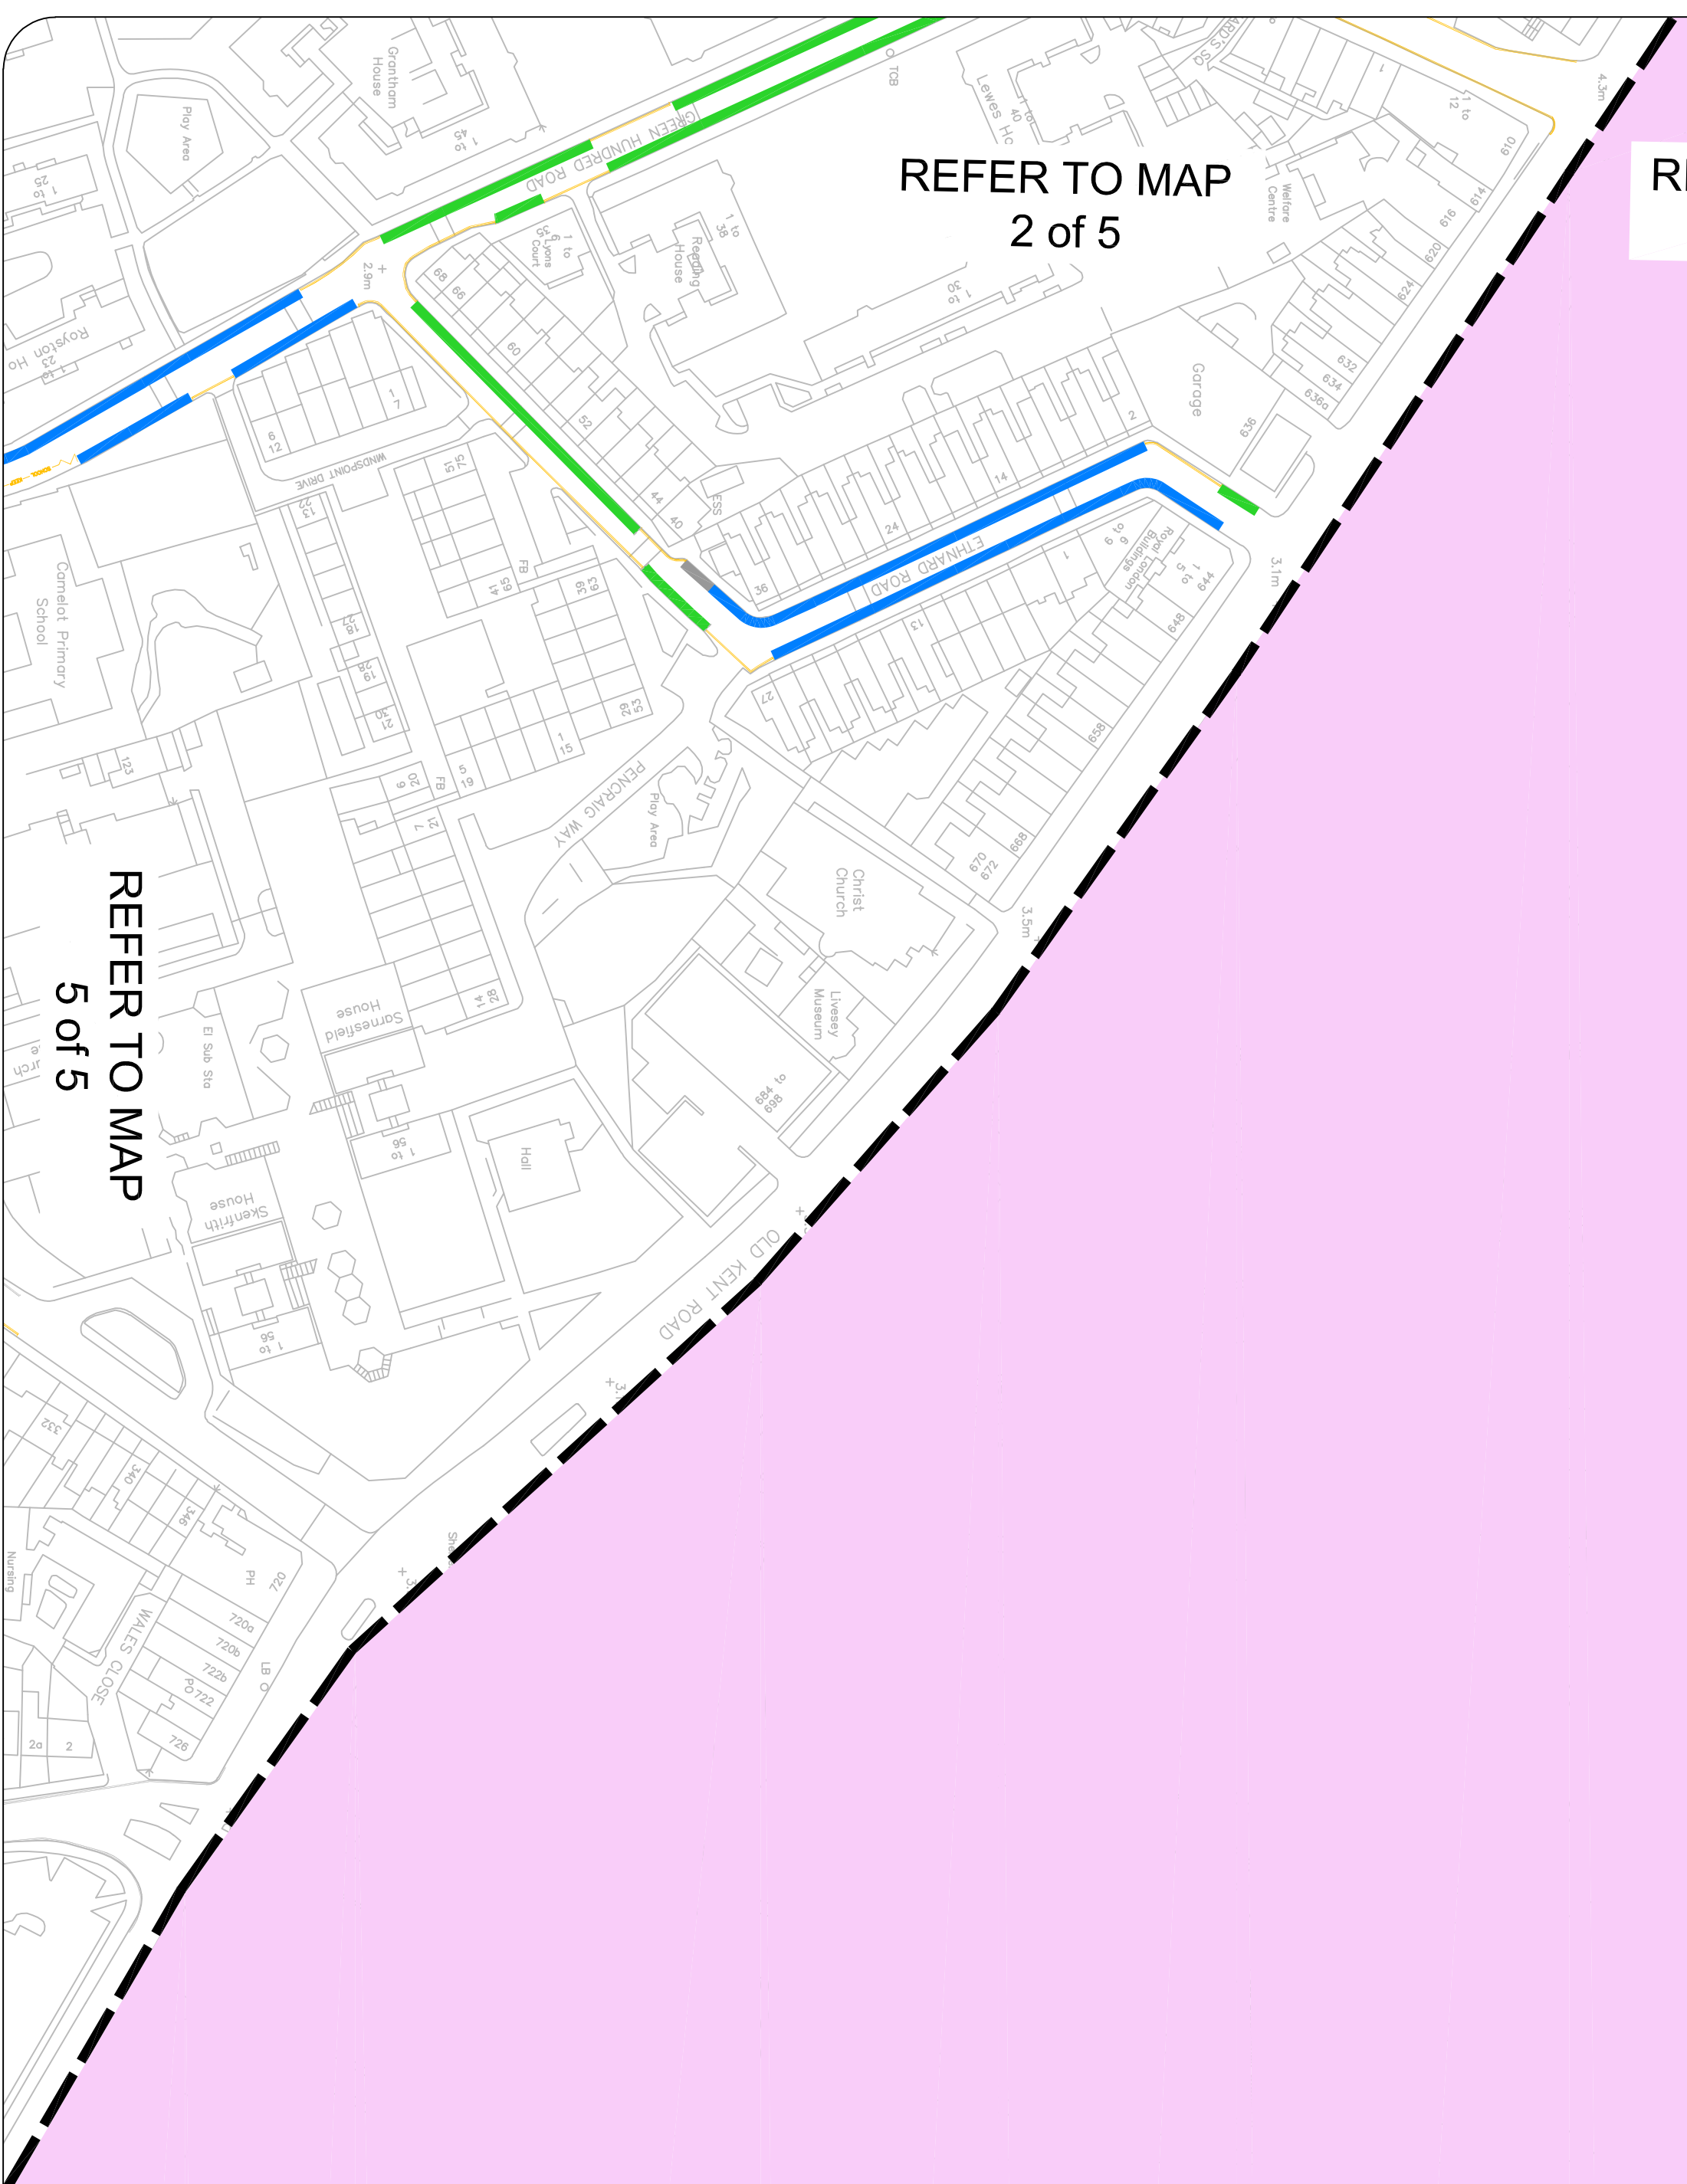

NORTH EAST PECKHAM PROPOSED PARKING ZONE T

Parking places and who can park where

Type of parking bay	Map symbol
Proposed permit bay	
Proposed permit and paid bay	
Existing disabled bay	
Existing cycle barrier	
Other Existing Bays	
Double yellow line	

EXISTING RESTRICTIONS (DOUBLE YELLOW LINES) ARE SHOWN AS GREY THROUGHOUT DRAWINGS.

REFER TO MAP
1 of 5

REFER TO MAP
2 of 5

REFER TO MAP
5 of 5