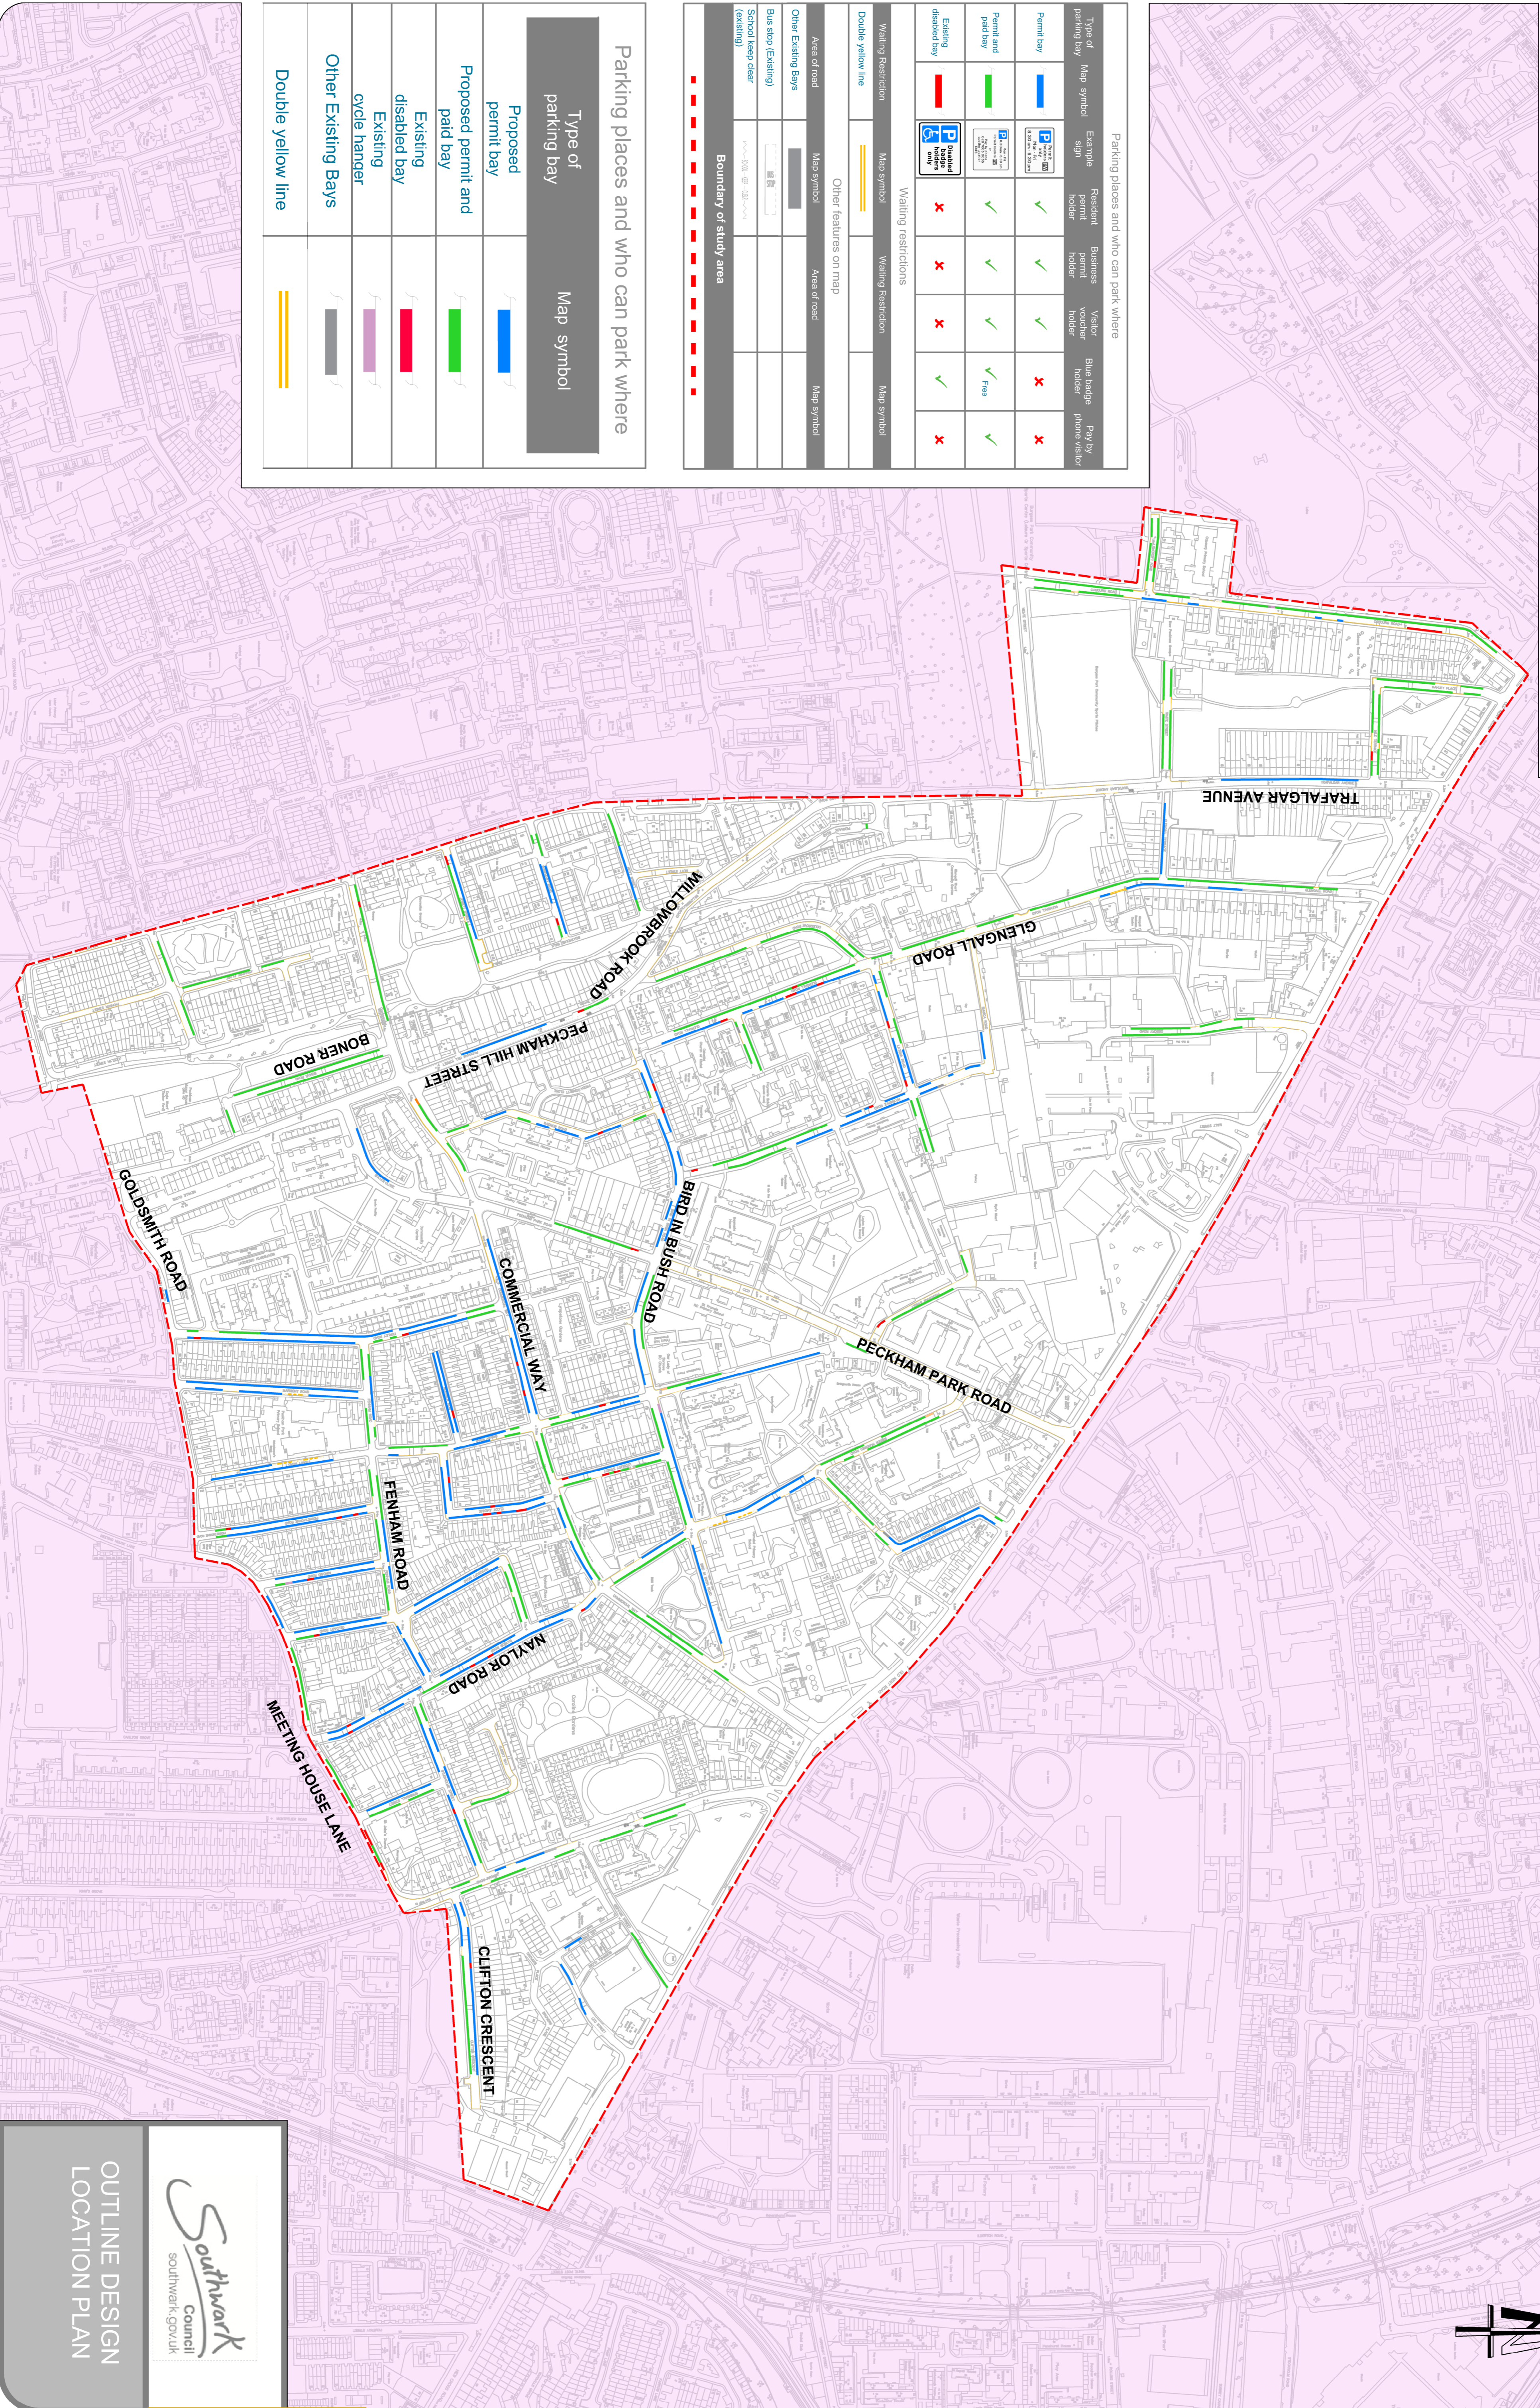

NORTH EAST PECKHAM PROPOSED PARKING ZONE T

Parking places and who can park where						
Type of parking bay	Map symbol	Example sign	Resident permit holder	Business permit holder	Visitor voucher holder	Bus badge / phone visitor
Permit bay			✓	✓	✓	✗
Permit and paid bay			✓	✓	✓	Free
Existing disabled bay			✗	✗	✗	✓

Waiting restrictions		
Waiting Restriction	Map symbol	Map symbol
Double yellow line		

Other features on map		
Area of road	Map symbol	Map symbol
Other Existing Bays		
Bus stop (Existing)		
School keep clear (existing)		

Boundary of study area	
Symbol	Description
	Boundary of study area

Parking places and who can park where	
Type of parking bay	Map symbol
Proposed permit bay	
Proposed permit and paid bay	
Existing disabled bay	
Existing cycle hanger	
Other Existing Bays	
Double yellow line	

OUTLINE DESIGN
LOCATION PLAN