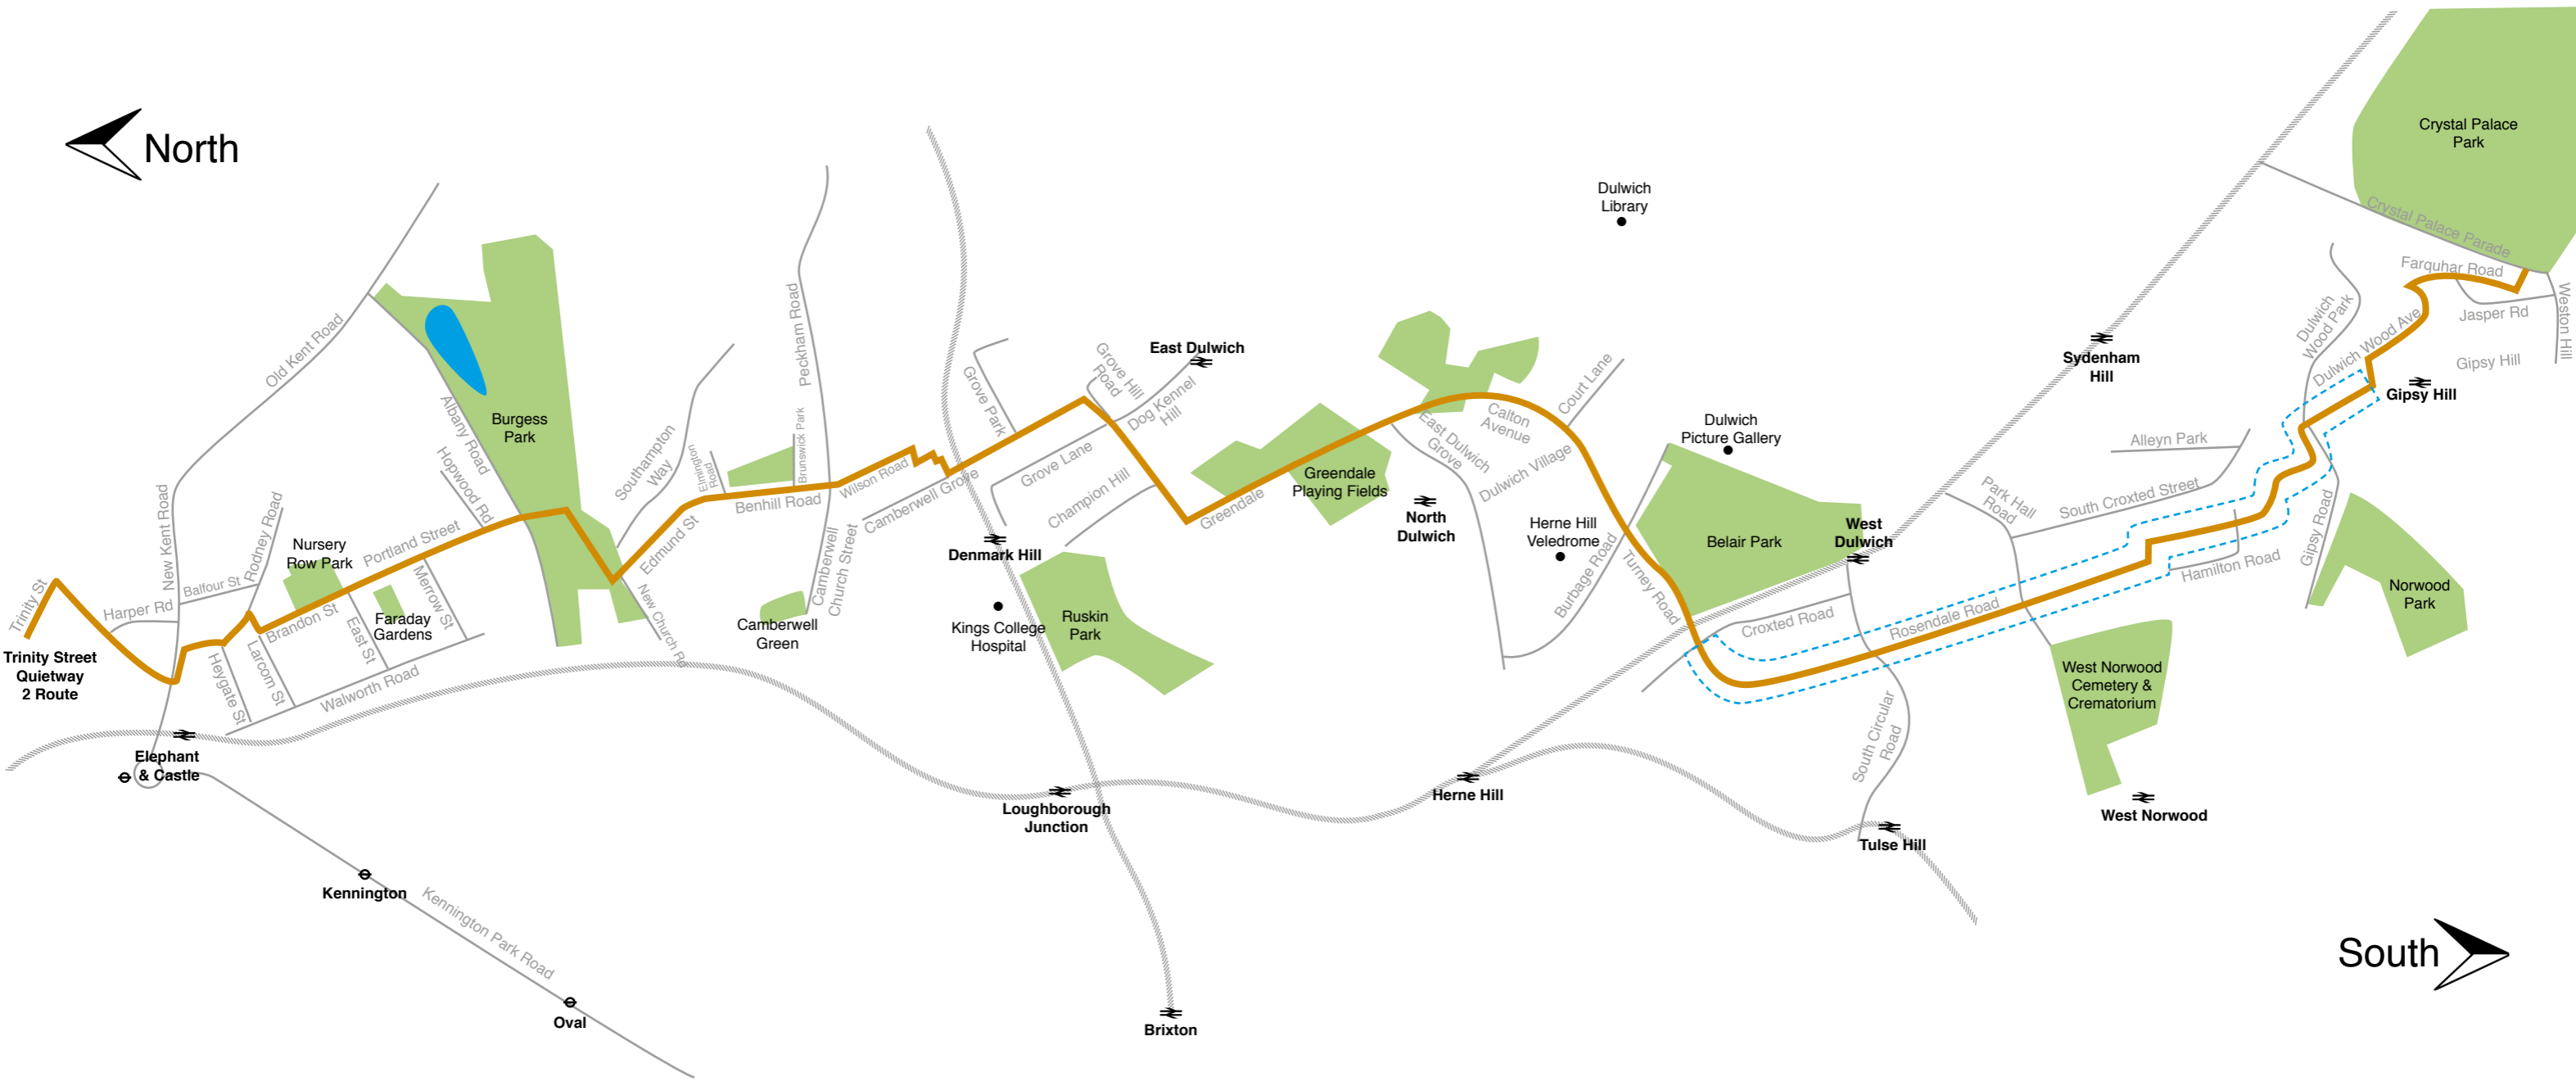

# Elephant and Castle to Crystal Palace Quietway

**Key**

- 10 km Quietway: Elephant & Castle To Crystal Palace
- Park / Green Space
- Train Track
- Major Road
- London Borough of Lambeth