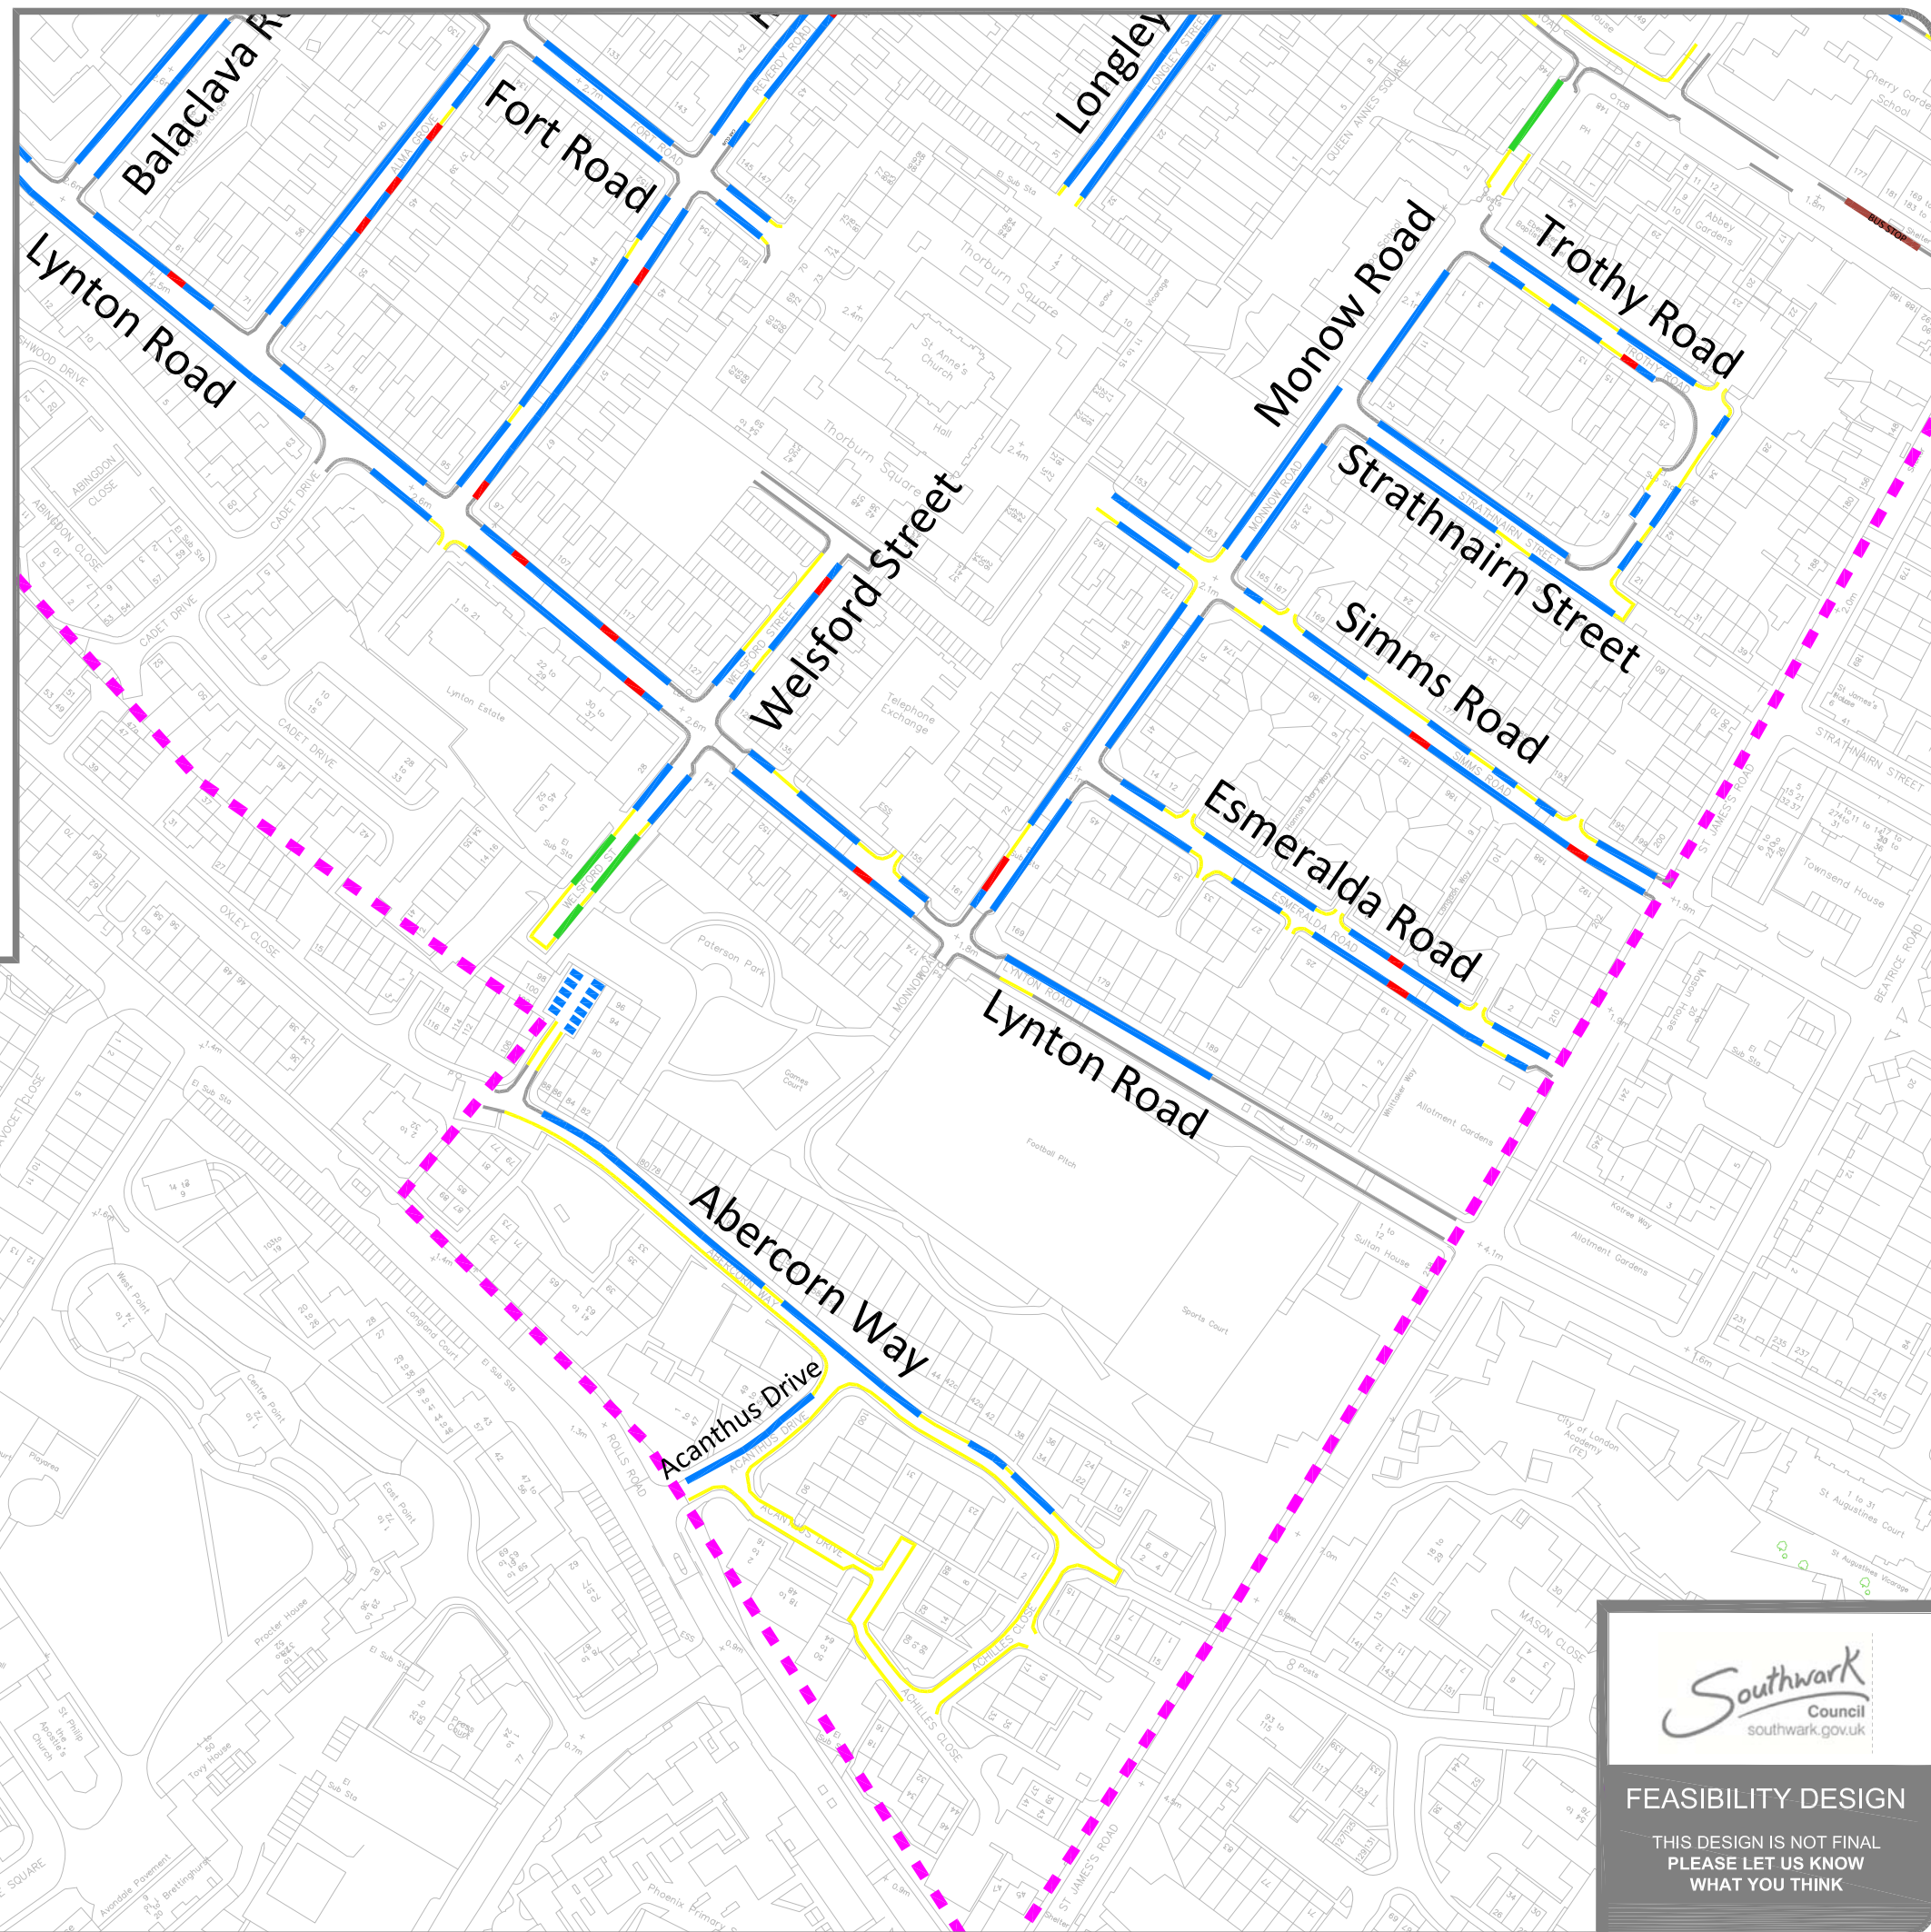

Thorburn Square

PROPOSED PARKING ZONE AREA

LEGEND

Parking places and who can park where							
Type of parking bay	Map symbol	Example sign	Resident permit holder	Business permit holder	Visitor voucher holder	Blue badge holder	Pay by phone visitor
Permit bay			✓	✓	✓	✗	✗
Permit and paid bay			✓	✓	✓	Free	✓
Existing disabled bay			✗	✗	✗	✓	✗

Waiting restrictions			
Waiting Restriction	Map symbol	Waiting Restriction	Map symbol
Double yellow line (existing)		Double yellow line (proposed)	

Other features on map			
Area of road	Map symbol	Area of road	Map symbol
Dropped kerb		Bus Stop	
Permit holders only past this point		Car Club Only Bay	
Non-public highway		Housing land	

Boundary of study area

© Crown copyright and database rights 2016 Ordnance Survey (0100019252)

FEASIBILITY DESIGN

THIS DESIGN IS NOT FINAL
PLEASE LET US KNOW
WHAT YOU THINK