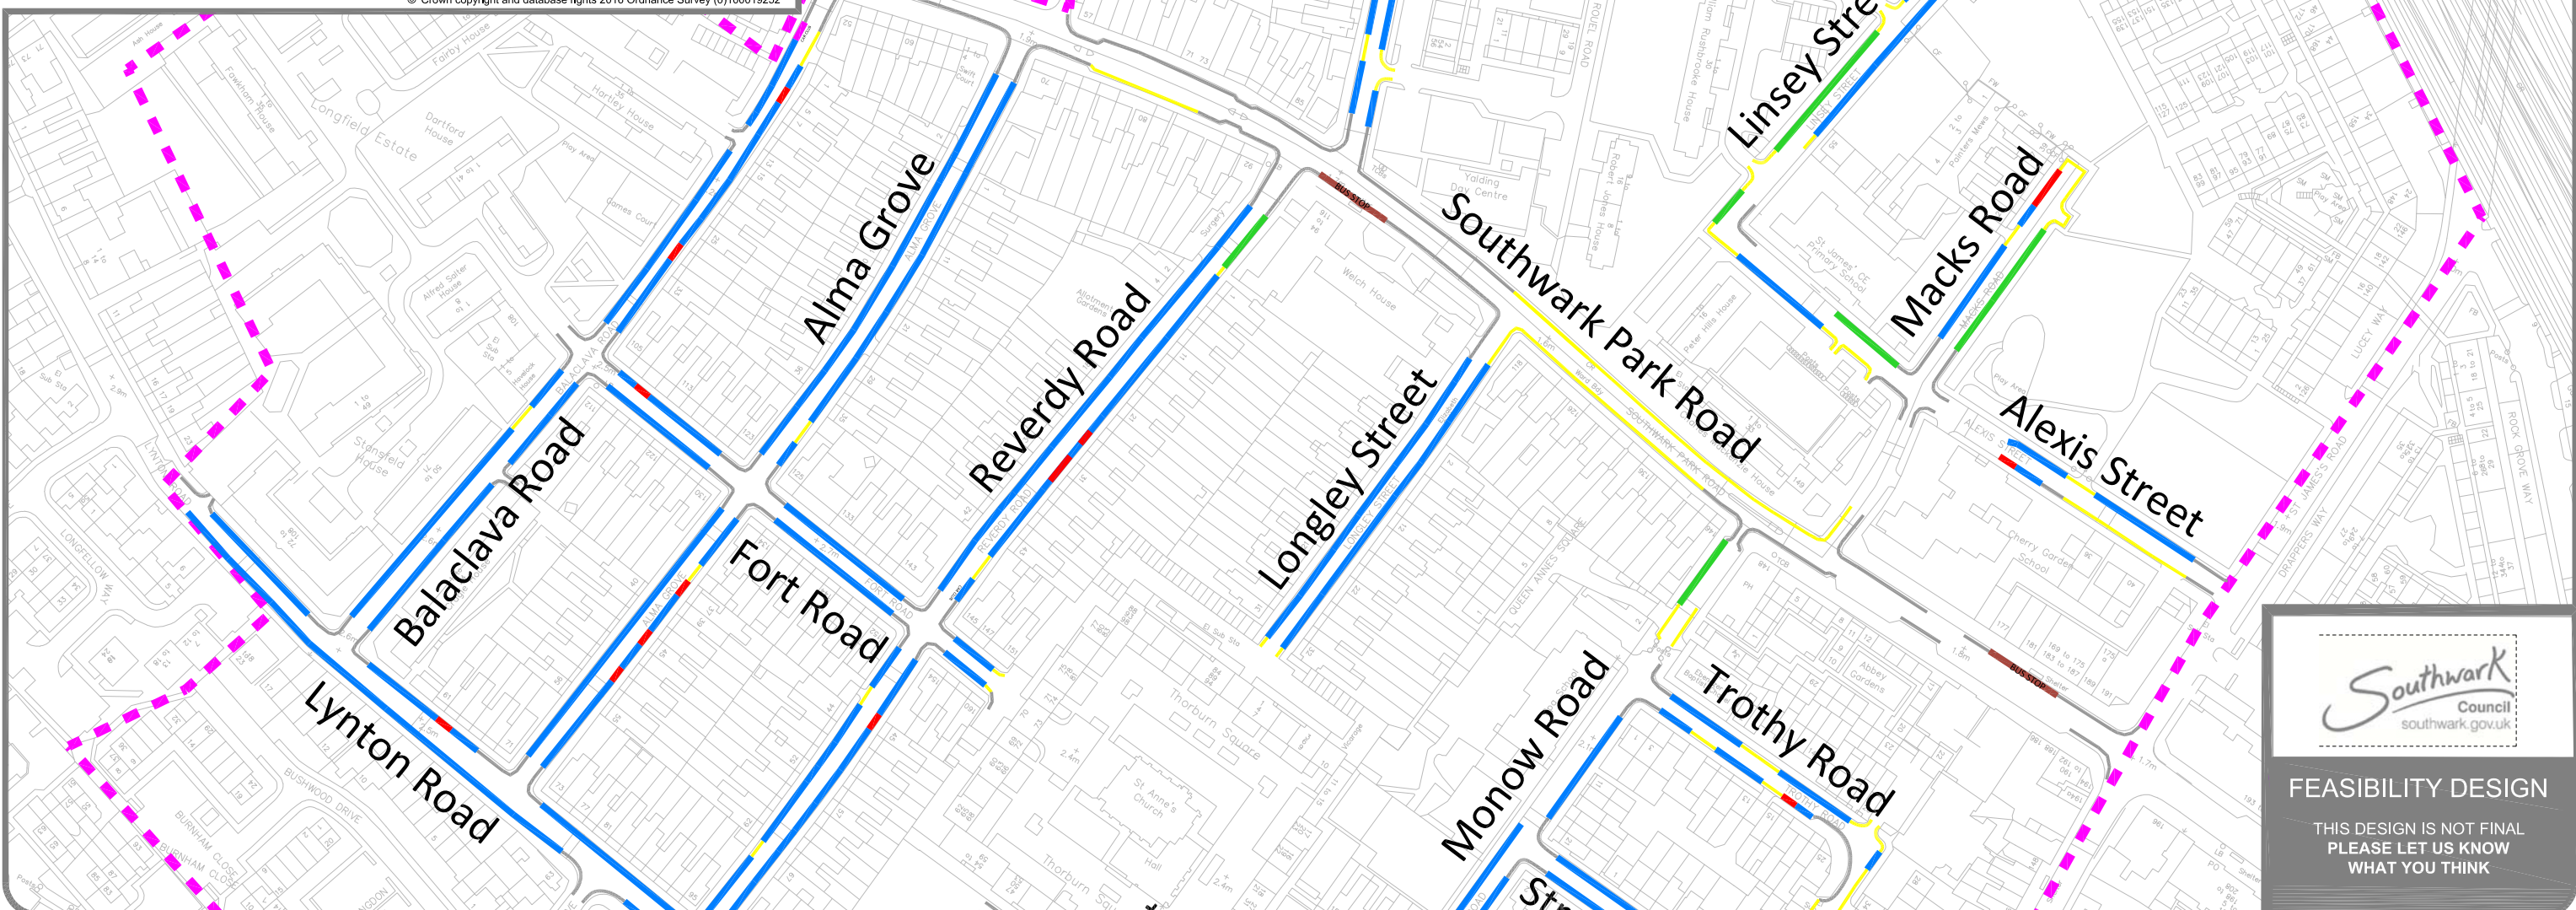

Thorburn Square

PROPOSED PARKING ZONE AREA

LEGEND

Parking places and who can park where

Type of parking bay	Map symbol	Example sign	Resident permit holder	Business permit holder	Visitor voucher holder	Blue badge holder	Pay by phone visitor
Permit bay			✓	✓	✓	✗	✗
Permit and paid bay			✓	✓	✓	Free	✓
Existing disabled bay			✗	✗	✗	✓	✗

Waiting restrictions

Waiting Restriction	Map symbol	Waiting Restriction	Map symbol
Double yellow line (existing)		Double yellow line (proposed)	

Other features on map

Area of road	Map symbol	Area of road	Map symbol
Dropped kerb		Bus Stop	
Permit holders only past this point		Car Club Only Bay	
Non-public highway		Housing land	

Boundary of study area

© Crown copyright and database rights 2016 Ordnance Survey (0)100019252

FEASIBILITY DESIGN

THIS DESIGN IS NOT FINAL
PLEASE LET US KNOW
WHAT YOU THINK