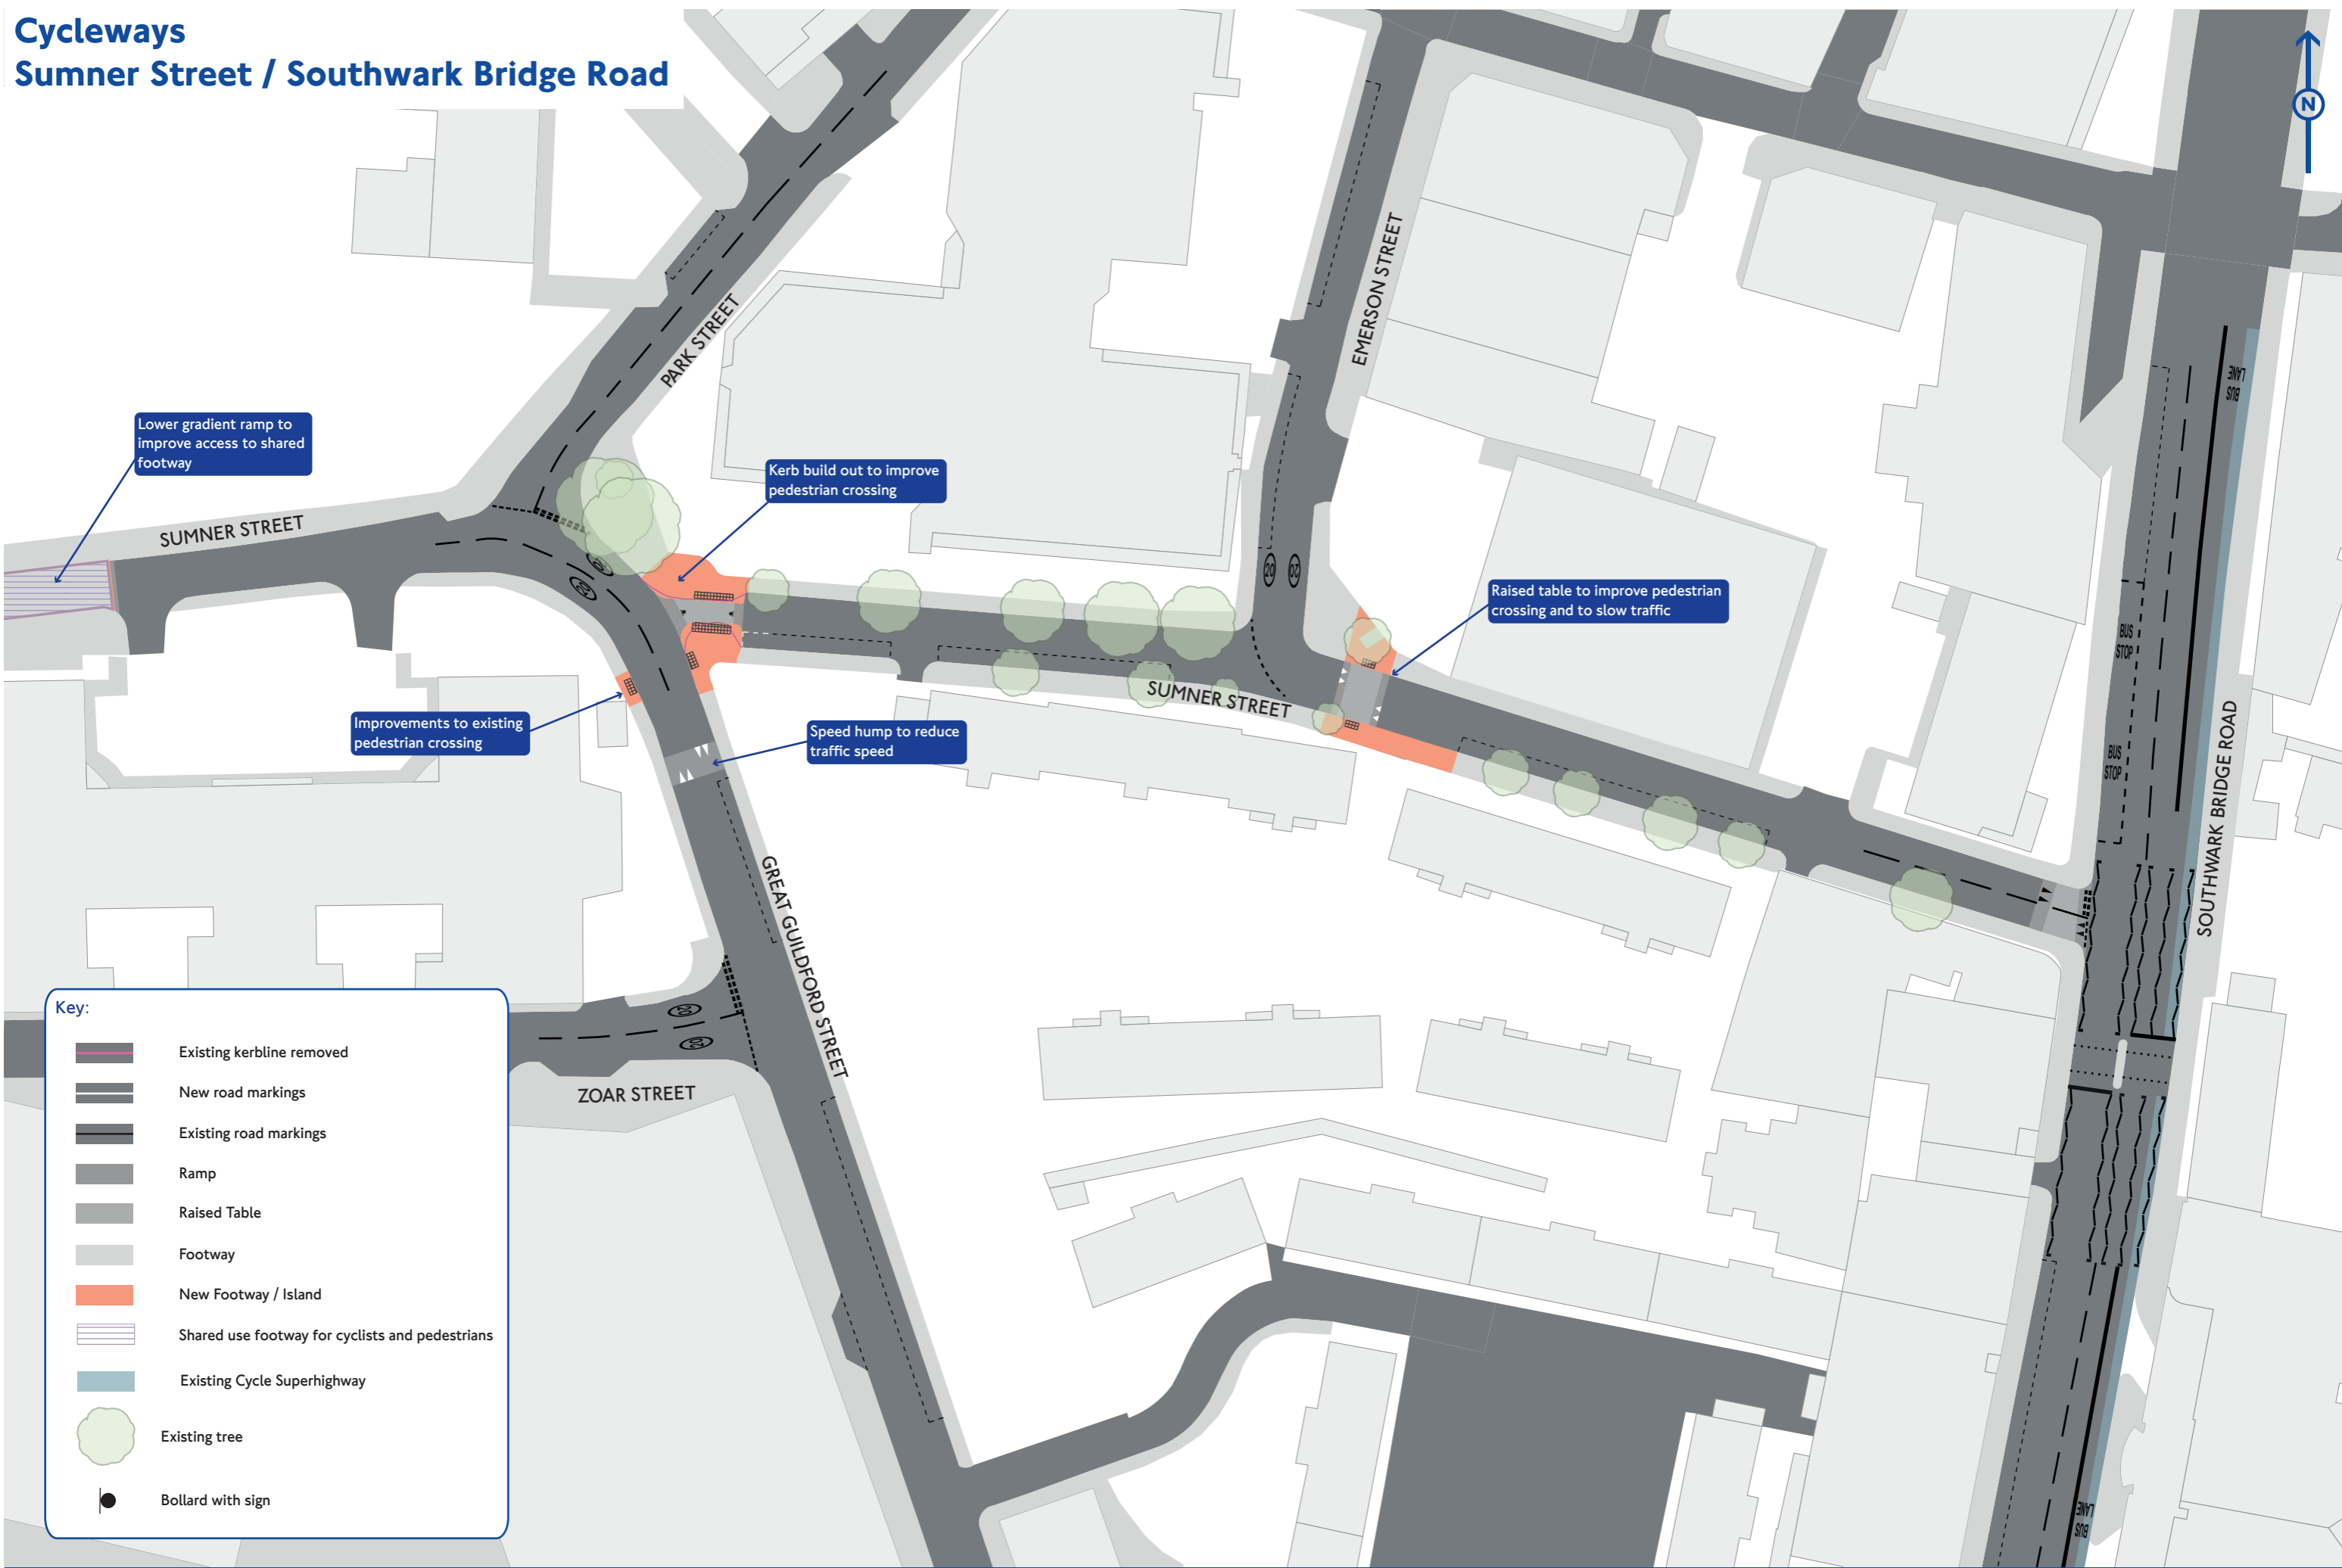

Cycleways

Sumner Street / Southwark Bridge Road

Key:

-  Existing kerbline removed
-  New road markings
-  Existing road markings
-  Ramp
-  Raised Table
-  Footway
-  New Footway / Island
-  Shared use footway for cyclists and pedestrians
-  Existing Cycle Superhighway
-  Existing tree
-  Bollard with sign