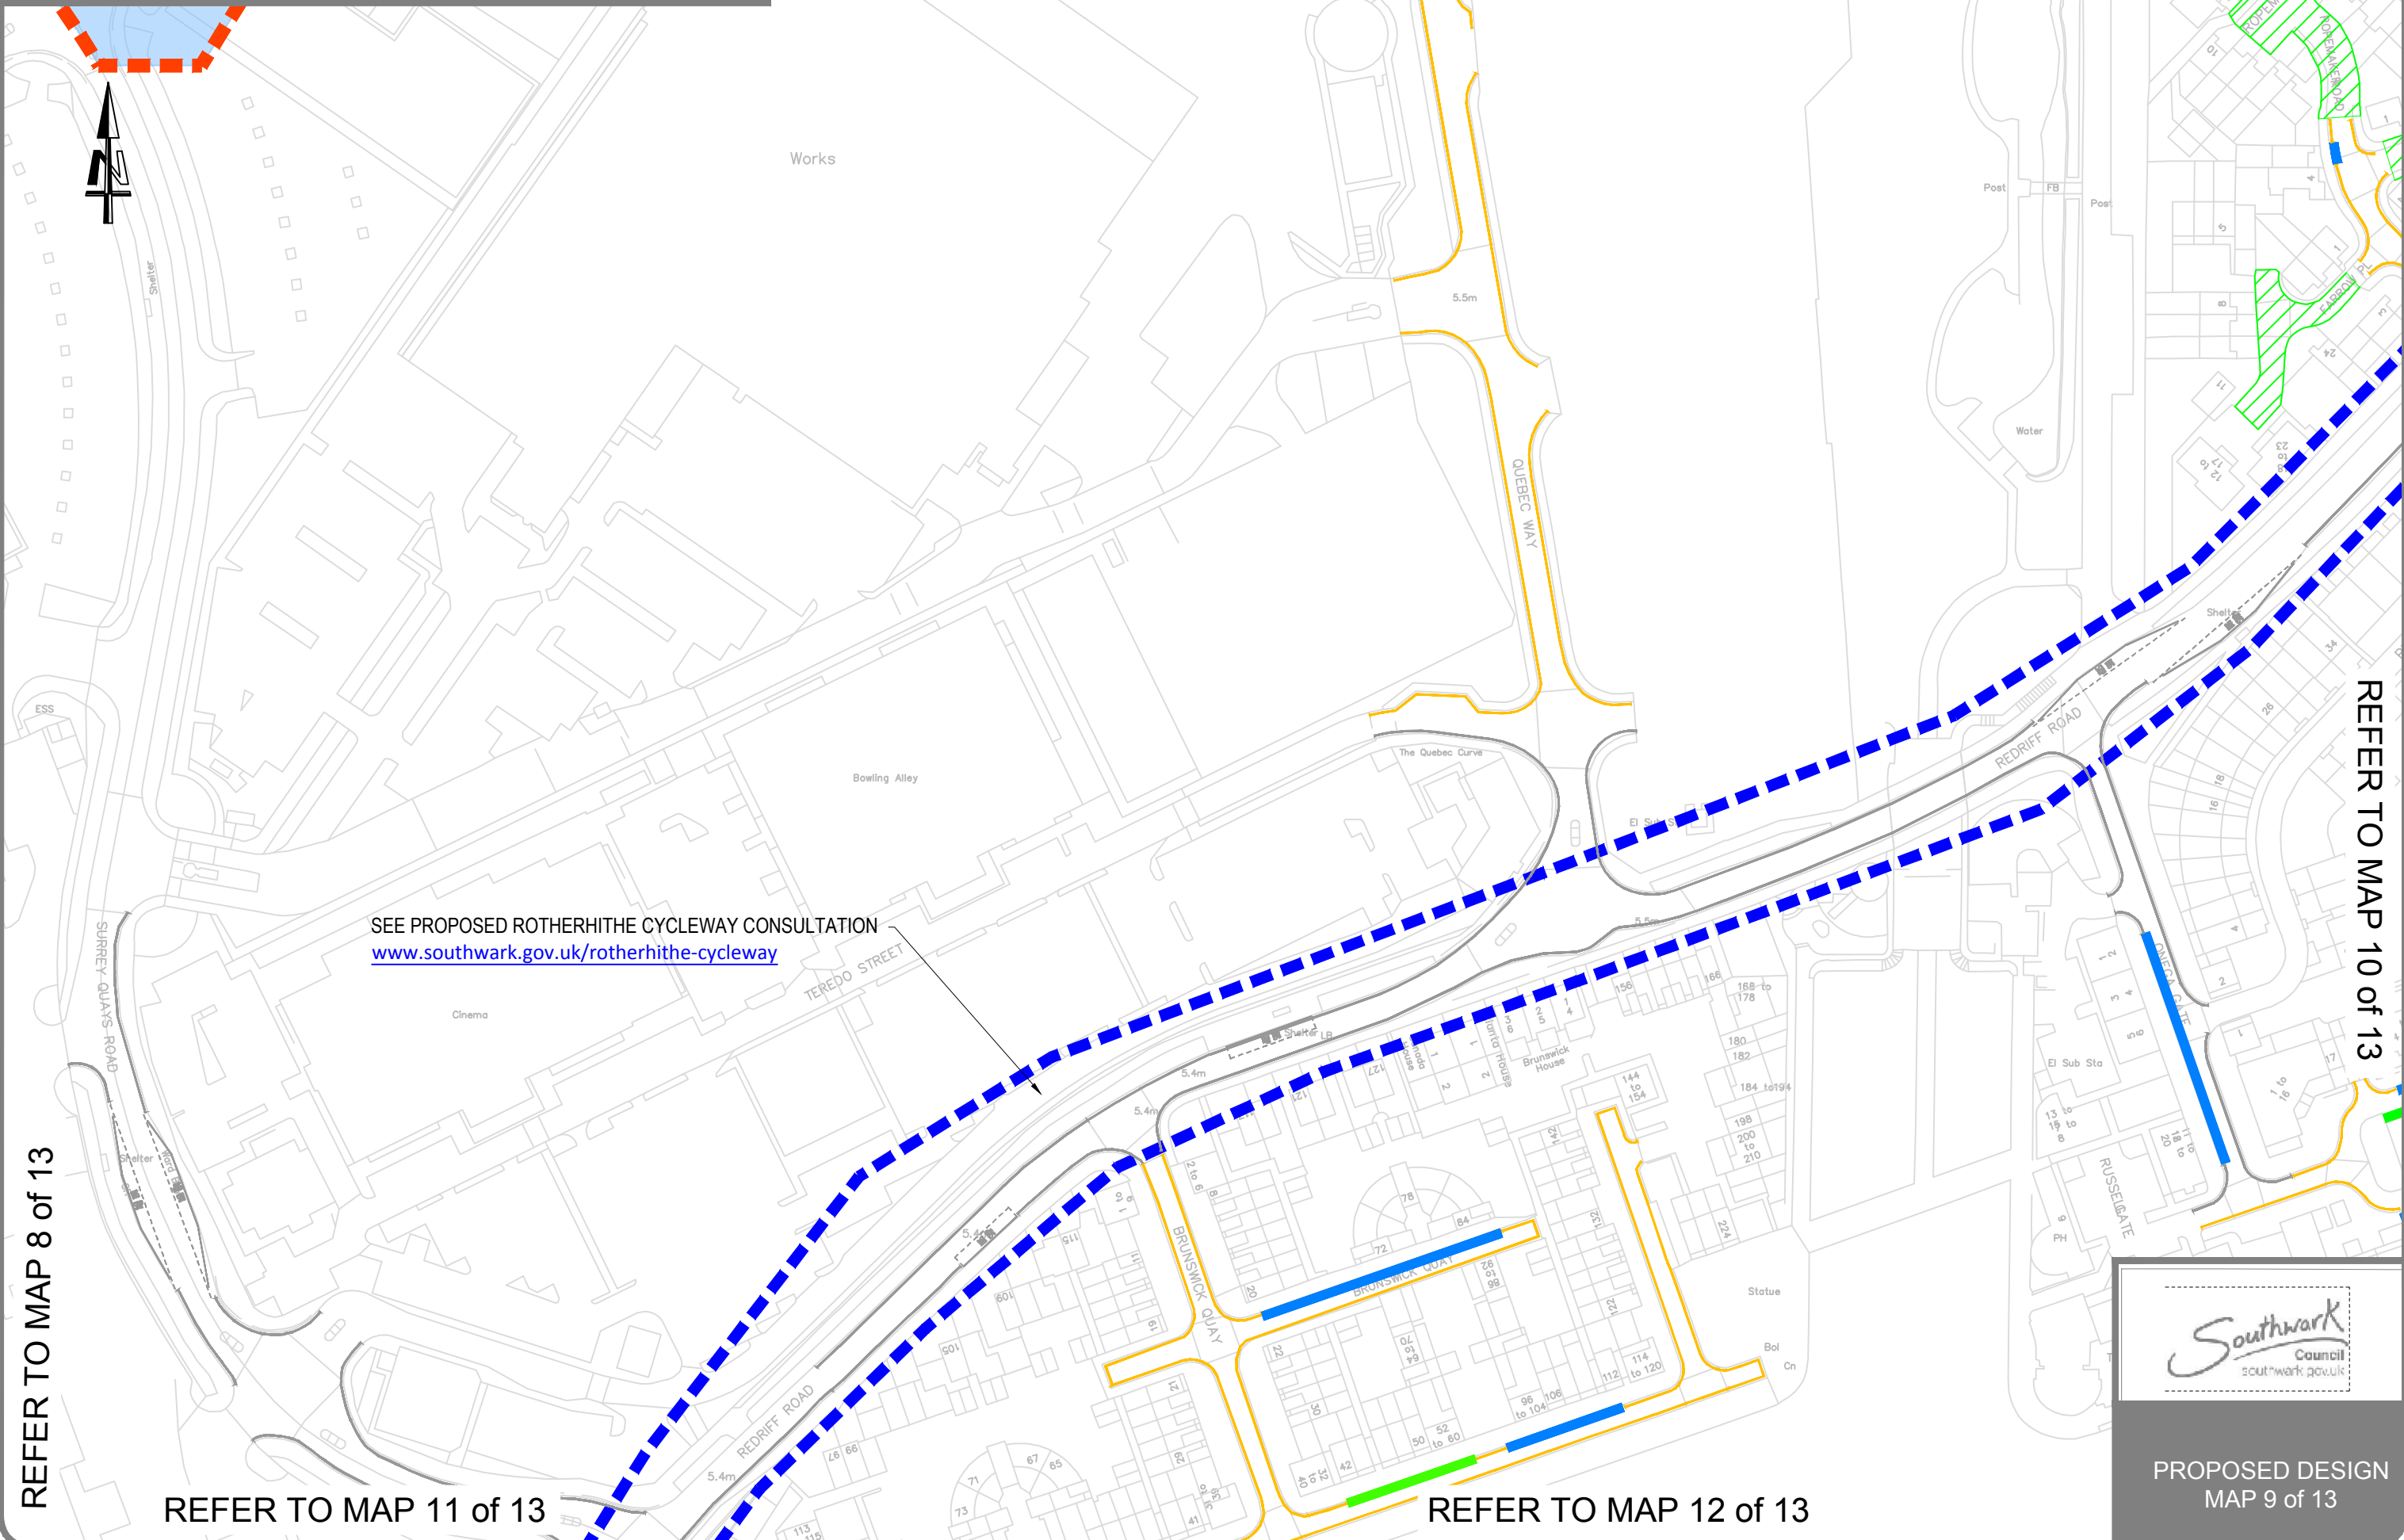

# Rotherhithe & Surrey Docks

PROPOSED PARKING ZONE AREA

REFER TO MAP 6 of 13

REFER TO MAP 7 of 13

REFER TO MAP 8 of 13

REFER TO MAP 11 of 13

REFER TO MAP 12 of 13

REFER TO MAP 10 of 13

PROPOSED DESIGN  
MAP 9 of 13