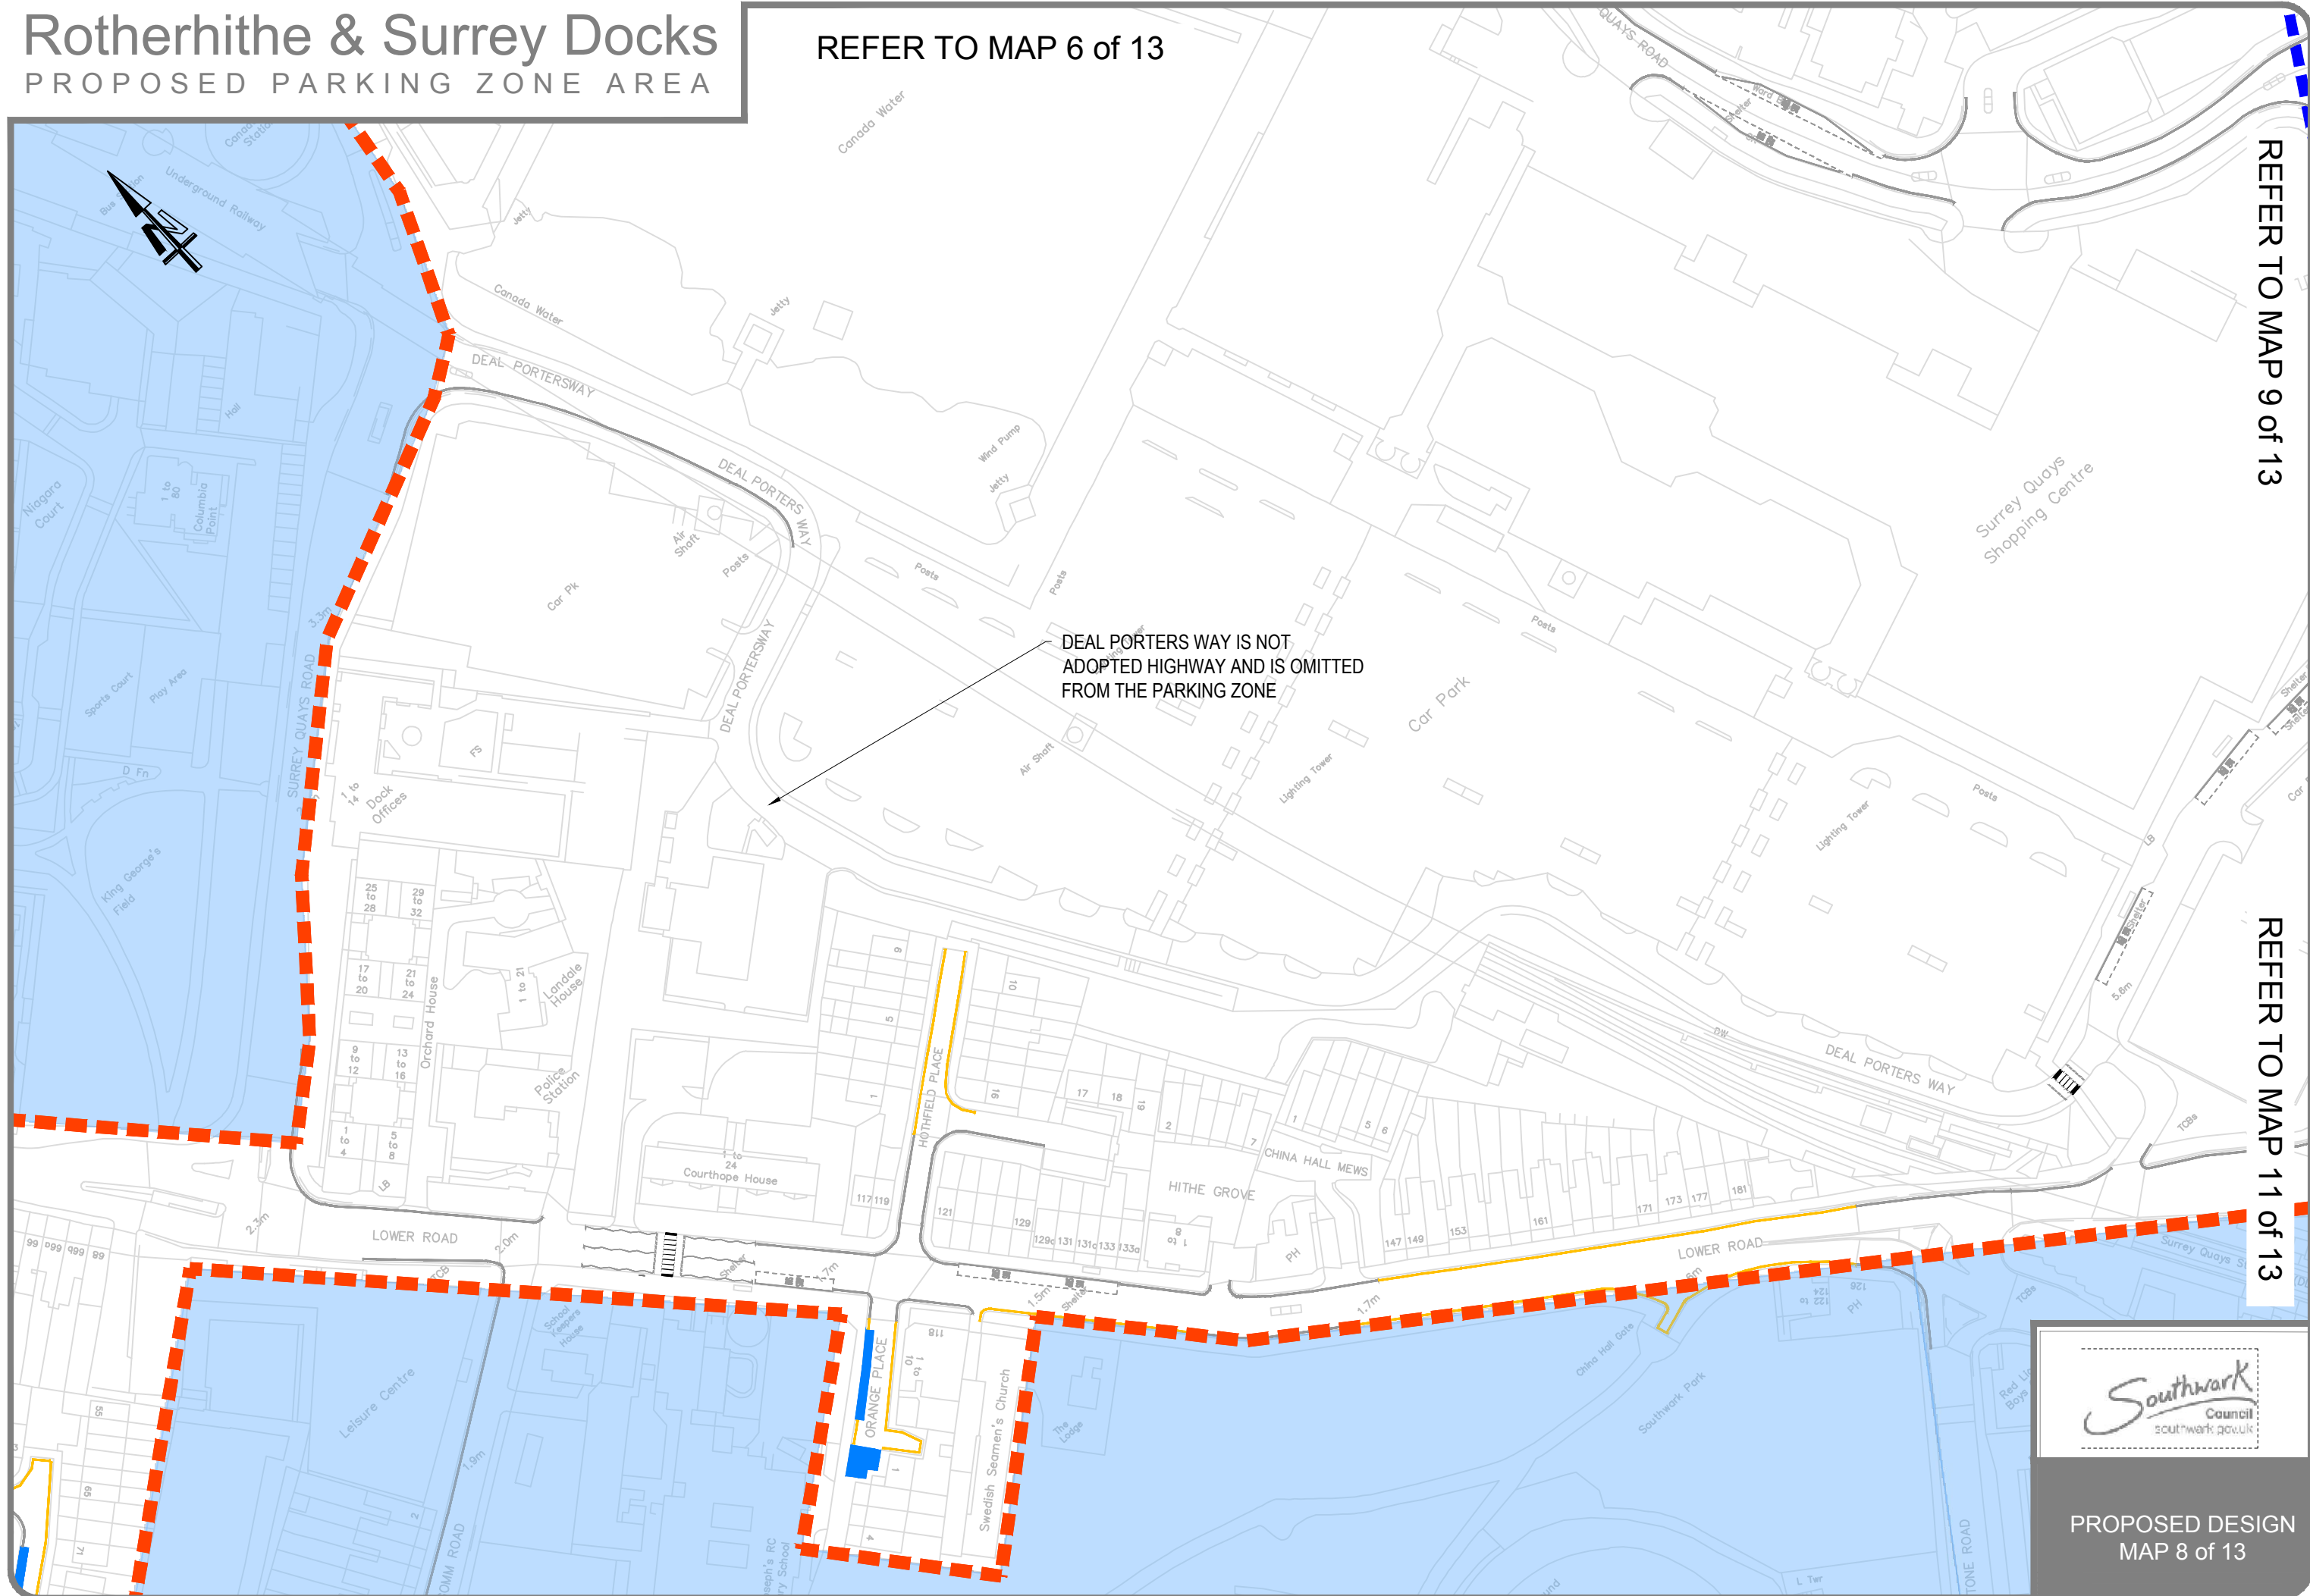

# Rotherhithe & Surrey Docks

PROPOSED PARKING ZONE AREA

REFER TO MAP 6 of 13

REFER TO MAP 9 of 13

REFER TO MAP 11 of 13

DEAL PORTERS WAY IS NOT ADOPTED HIGHWAY AND IS OMITTED FROM THE PARKING ZONE

PROPOSED DESIGN  
MAP 8 of 13