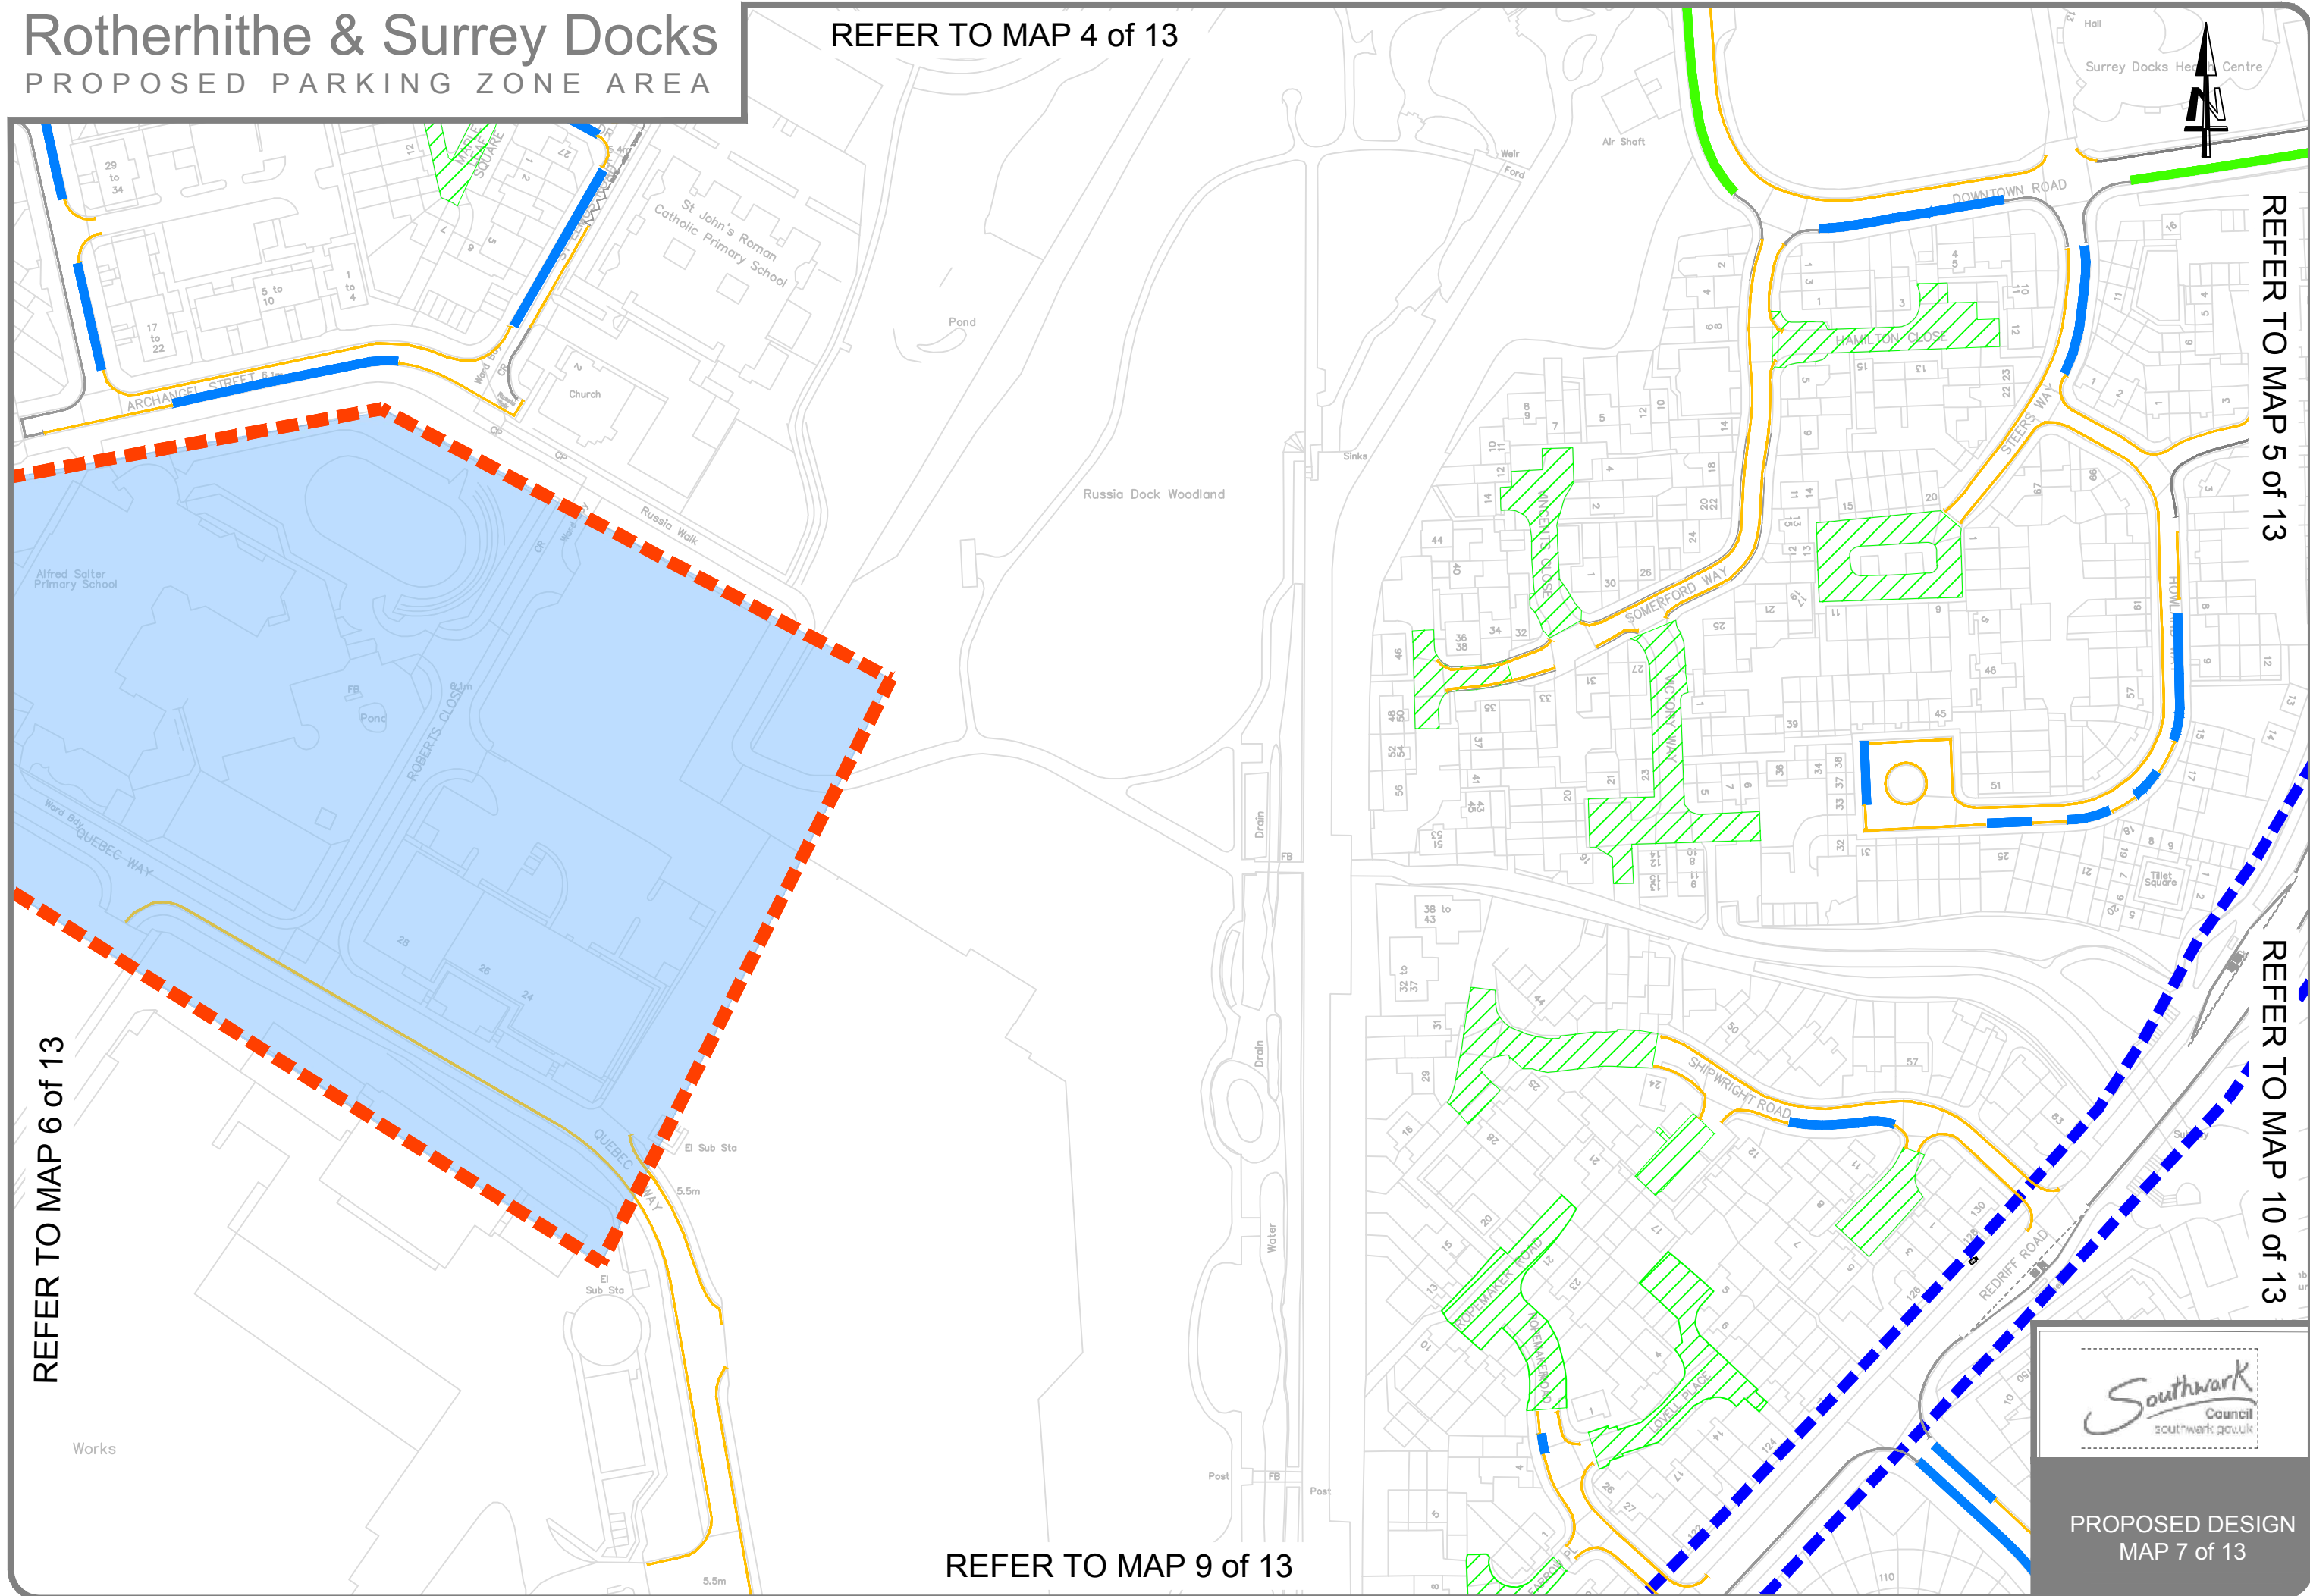

# Rotherhithe & Surrey Docks

PROPOSED PARKING ZONE AREA

REFER TO MAP 4 of 13

REFER TO MAP 6 of 13

REFER TO MAP 5 of 13

REFER TO MAP 10 of 13

REFER TO MAP 9 of 13

PROPOSED DESIGN  
MAP 7 of 13