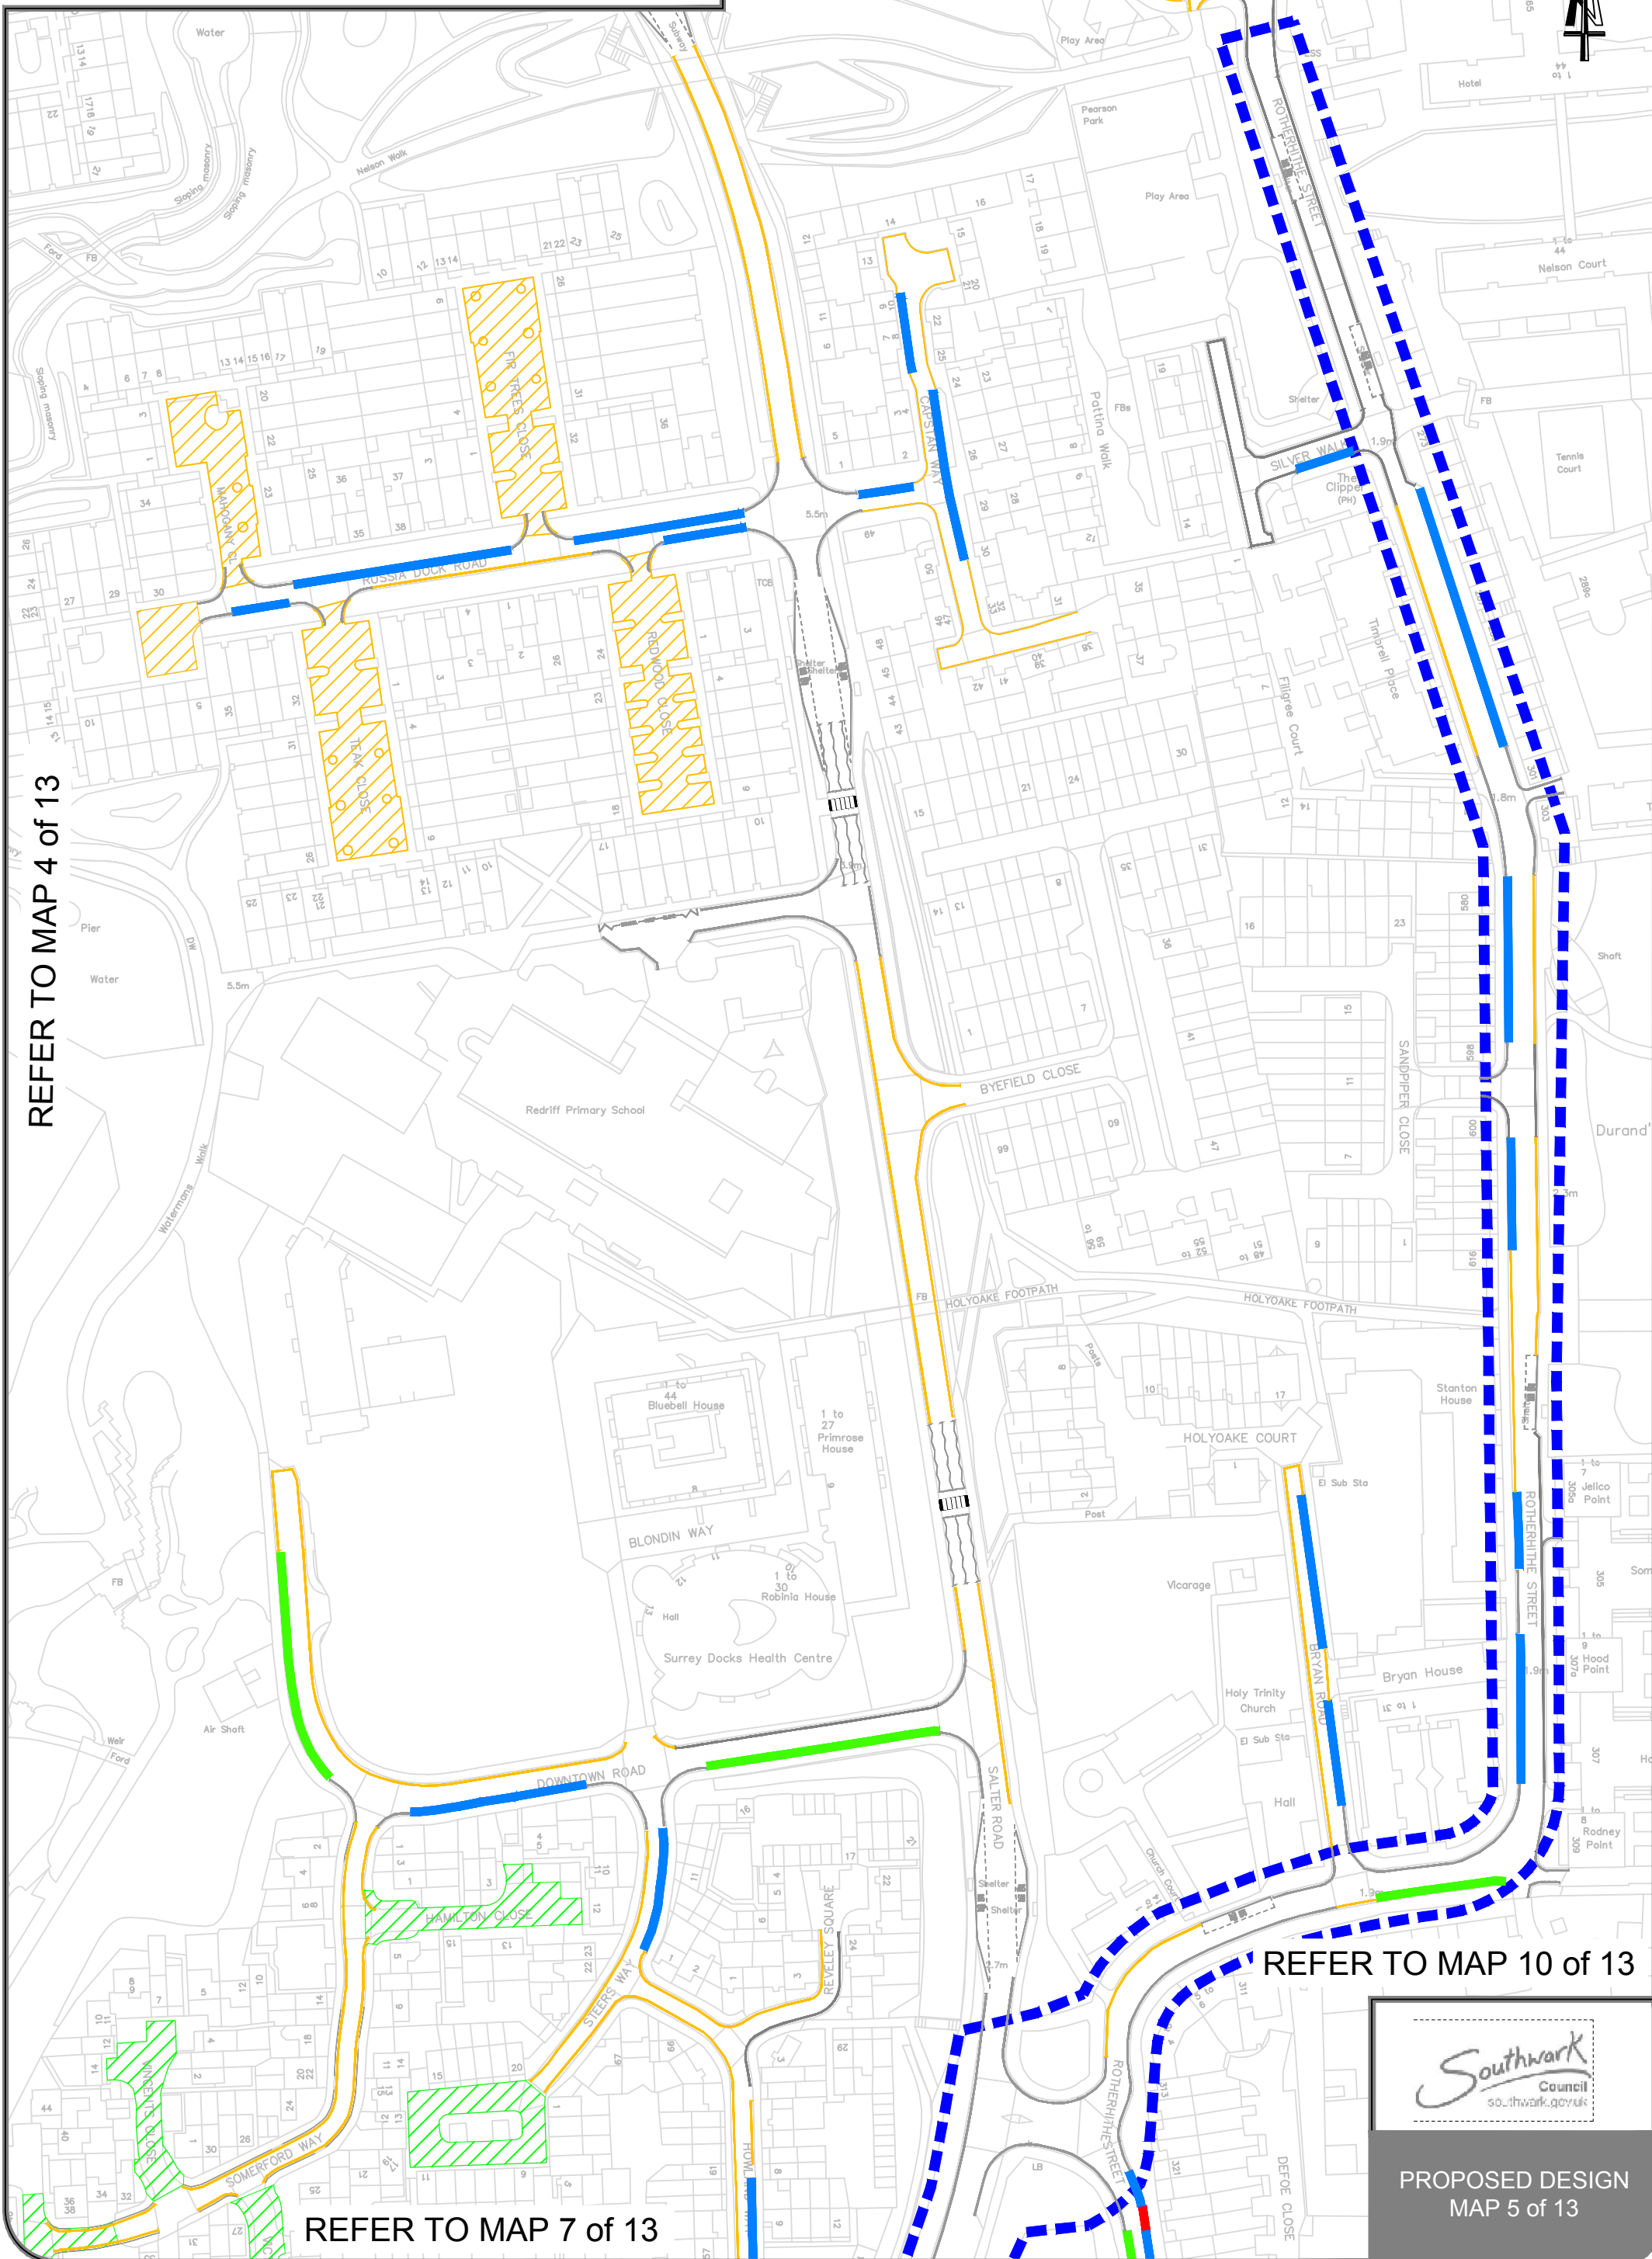

# Rotherhithe & Surrey Docks PROPOSED PARKING ZONE AREA

REFER TO MAP 2 of 13

REFER TO MAP 4 of 13

REFER TO MAP 10 of 13

REFER TO MAP 7 of 13

PROPOSED DESIGN  
MAP 5 of 13