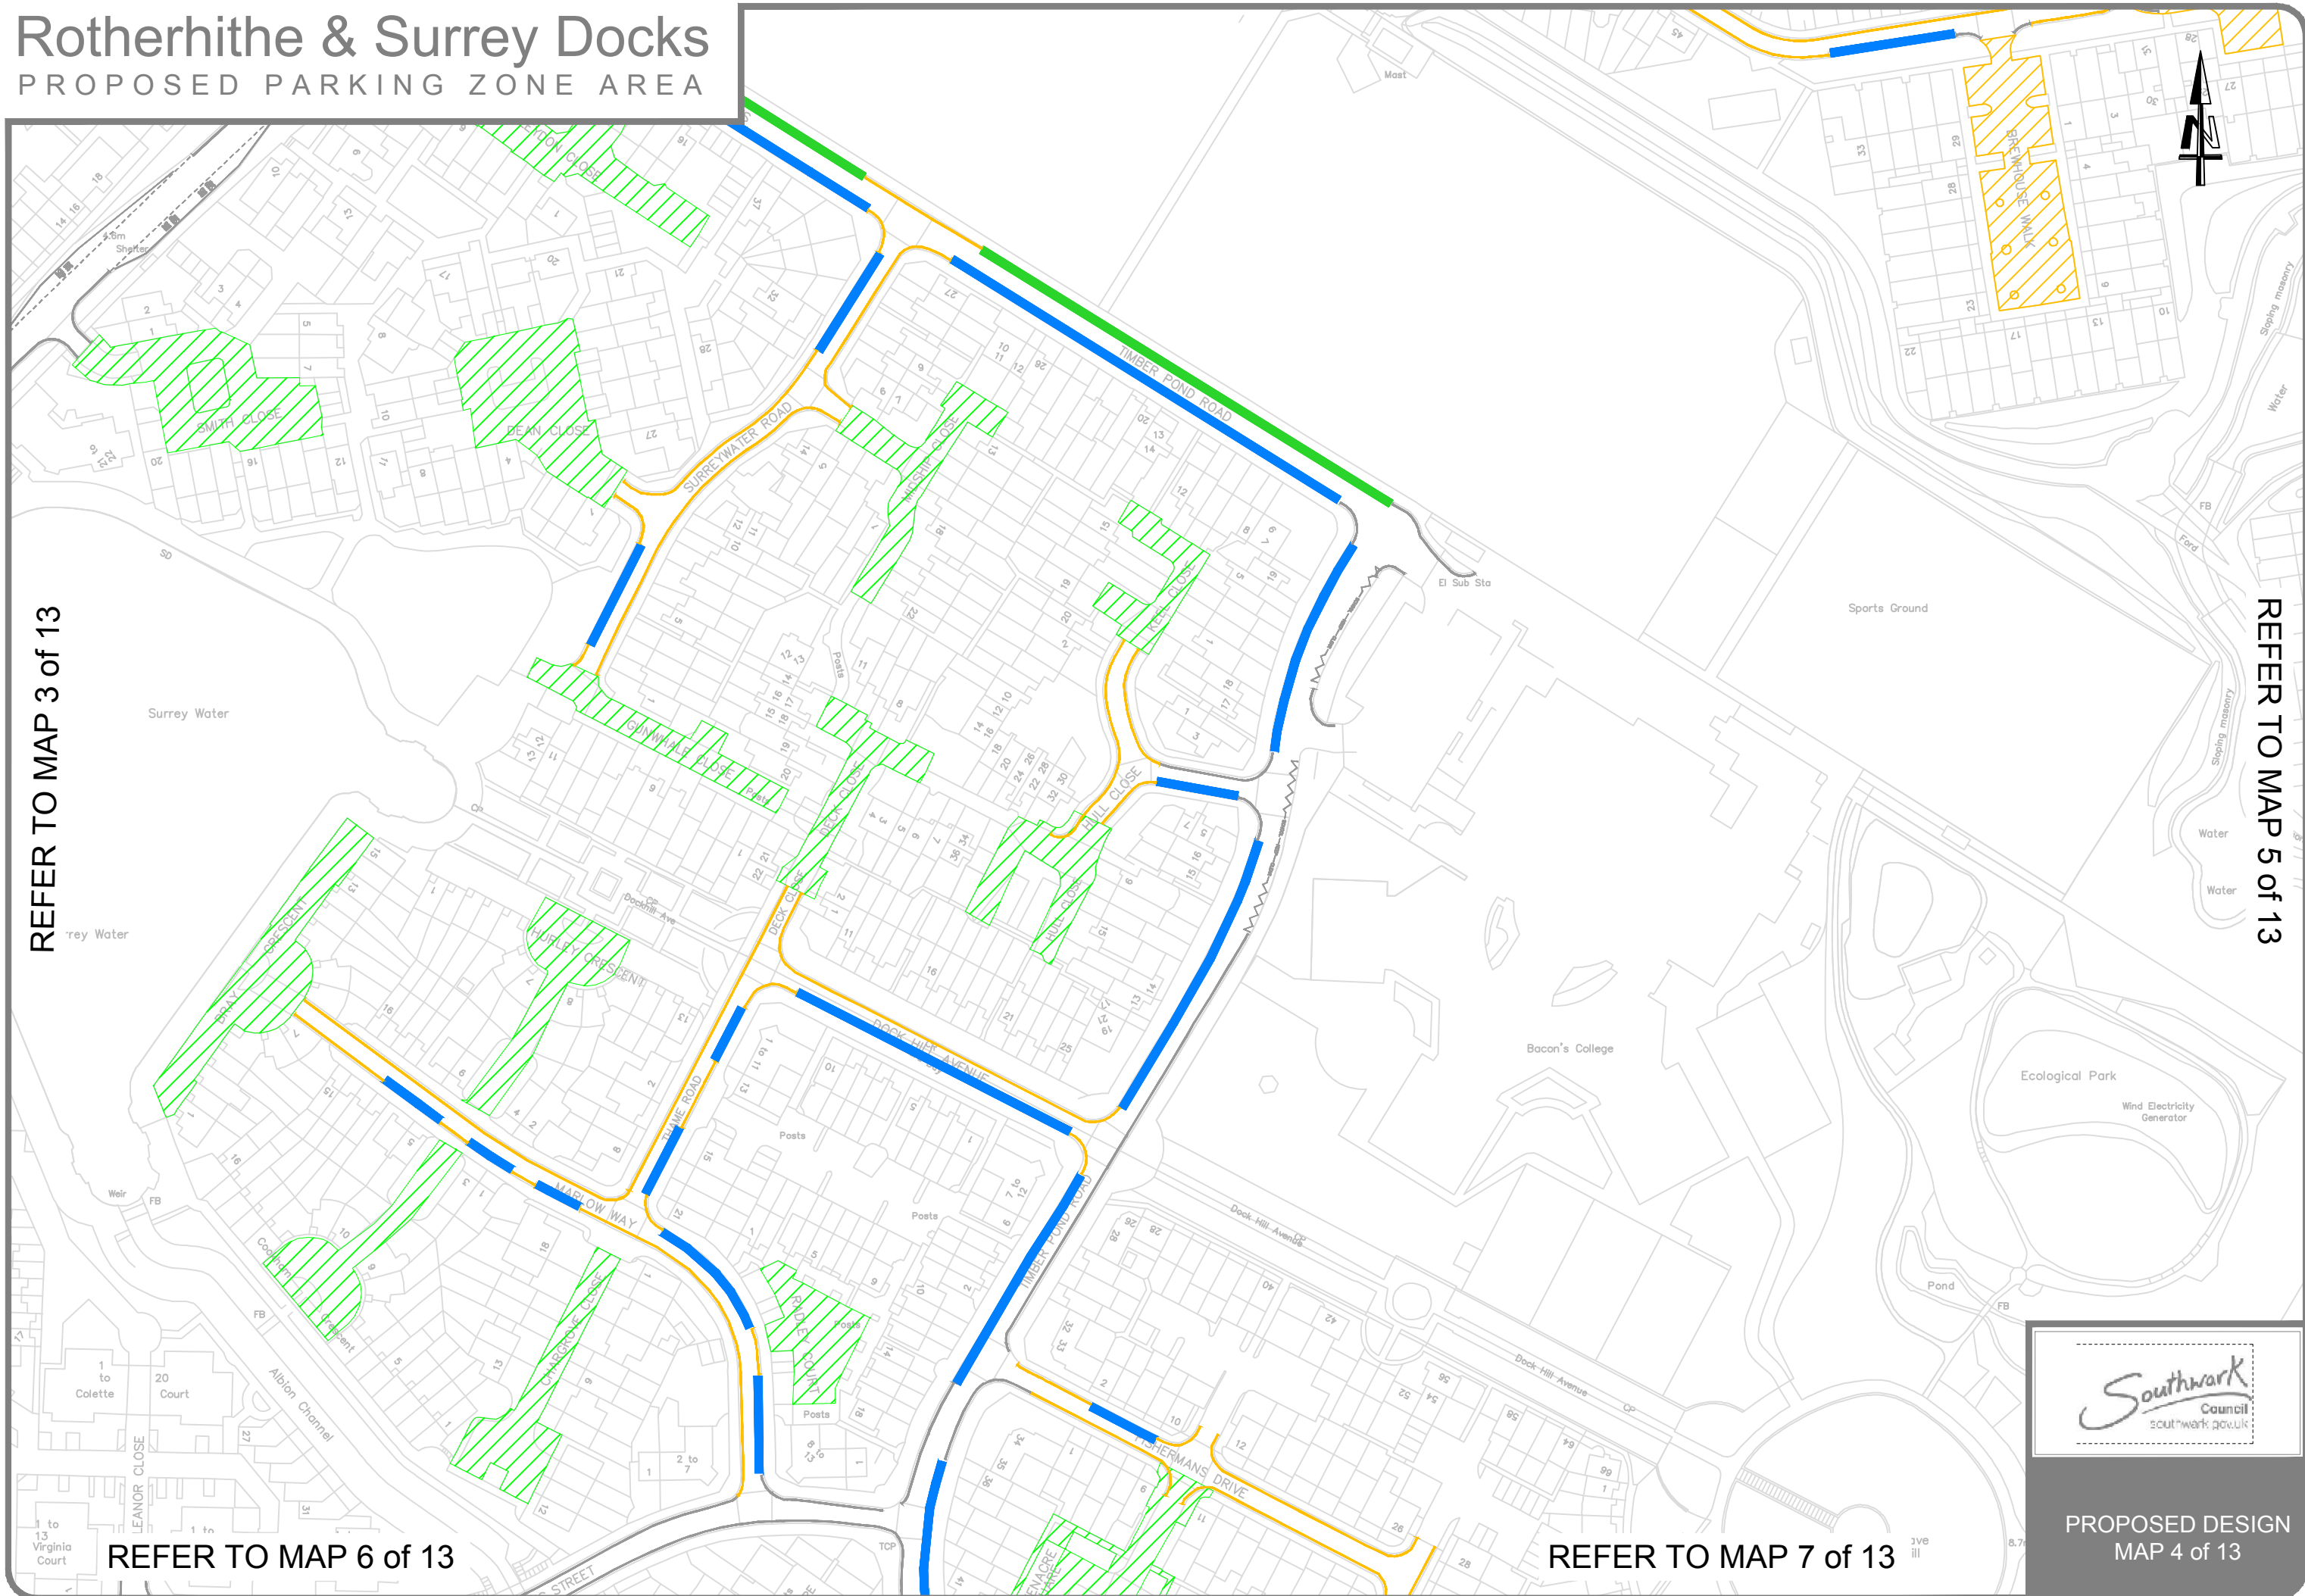

Rotherhithe & Surrey Docks

PROPOSED PARKING ZONE AREA

REFER TO MAP 3 of 13

REFER TO MAP 5 of 13

REFER TO MAP 6 of 13

REFER TO MAP 7 of 13

PROPOSED DESIGN
MAP 4 of 13