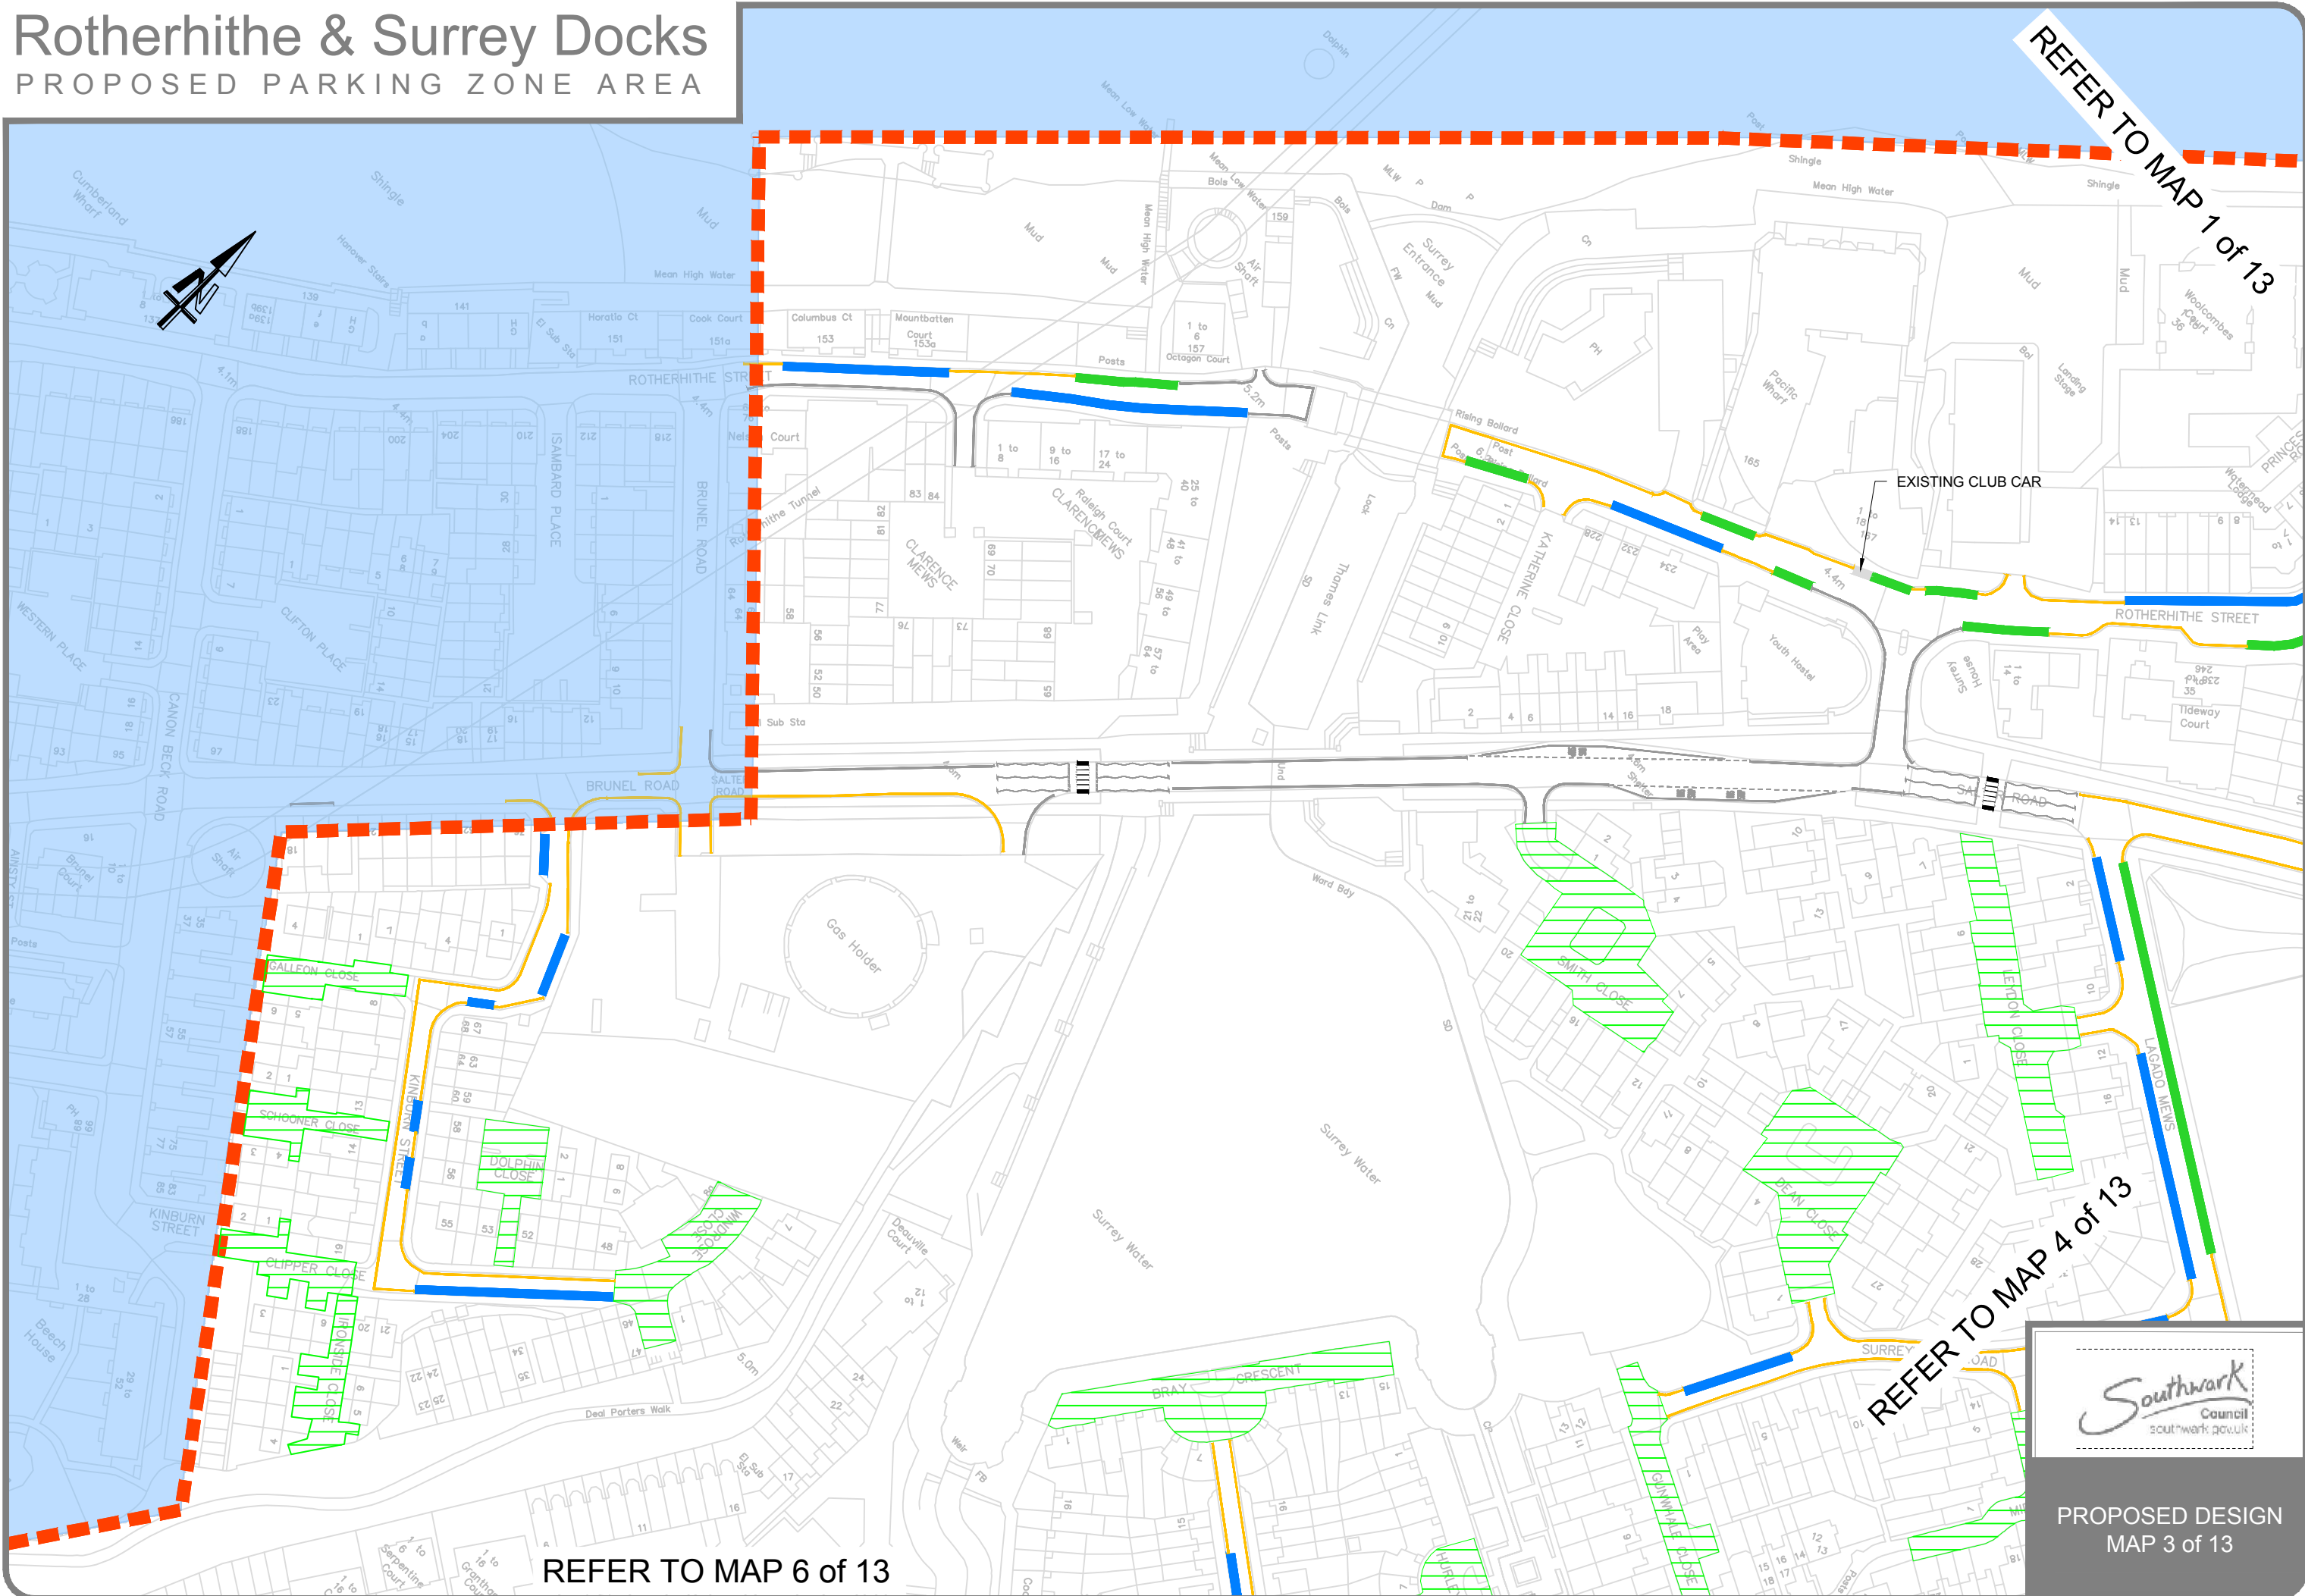

Rotherhithe & Surrey Docks

PROPOSED PARKING ZONE AREA

REFER TO MAP 1 of 13

EXISTING CLUB CAR

REFER TO MAP 6 of 13

REFER TO MAP 4 of 13

PROPOSED DESIGN
MAP 3 of 13