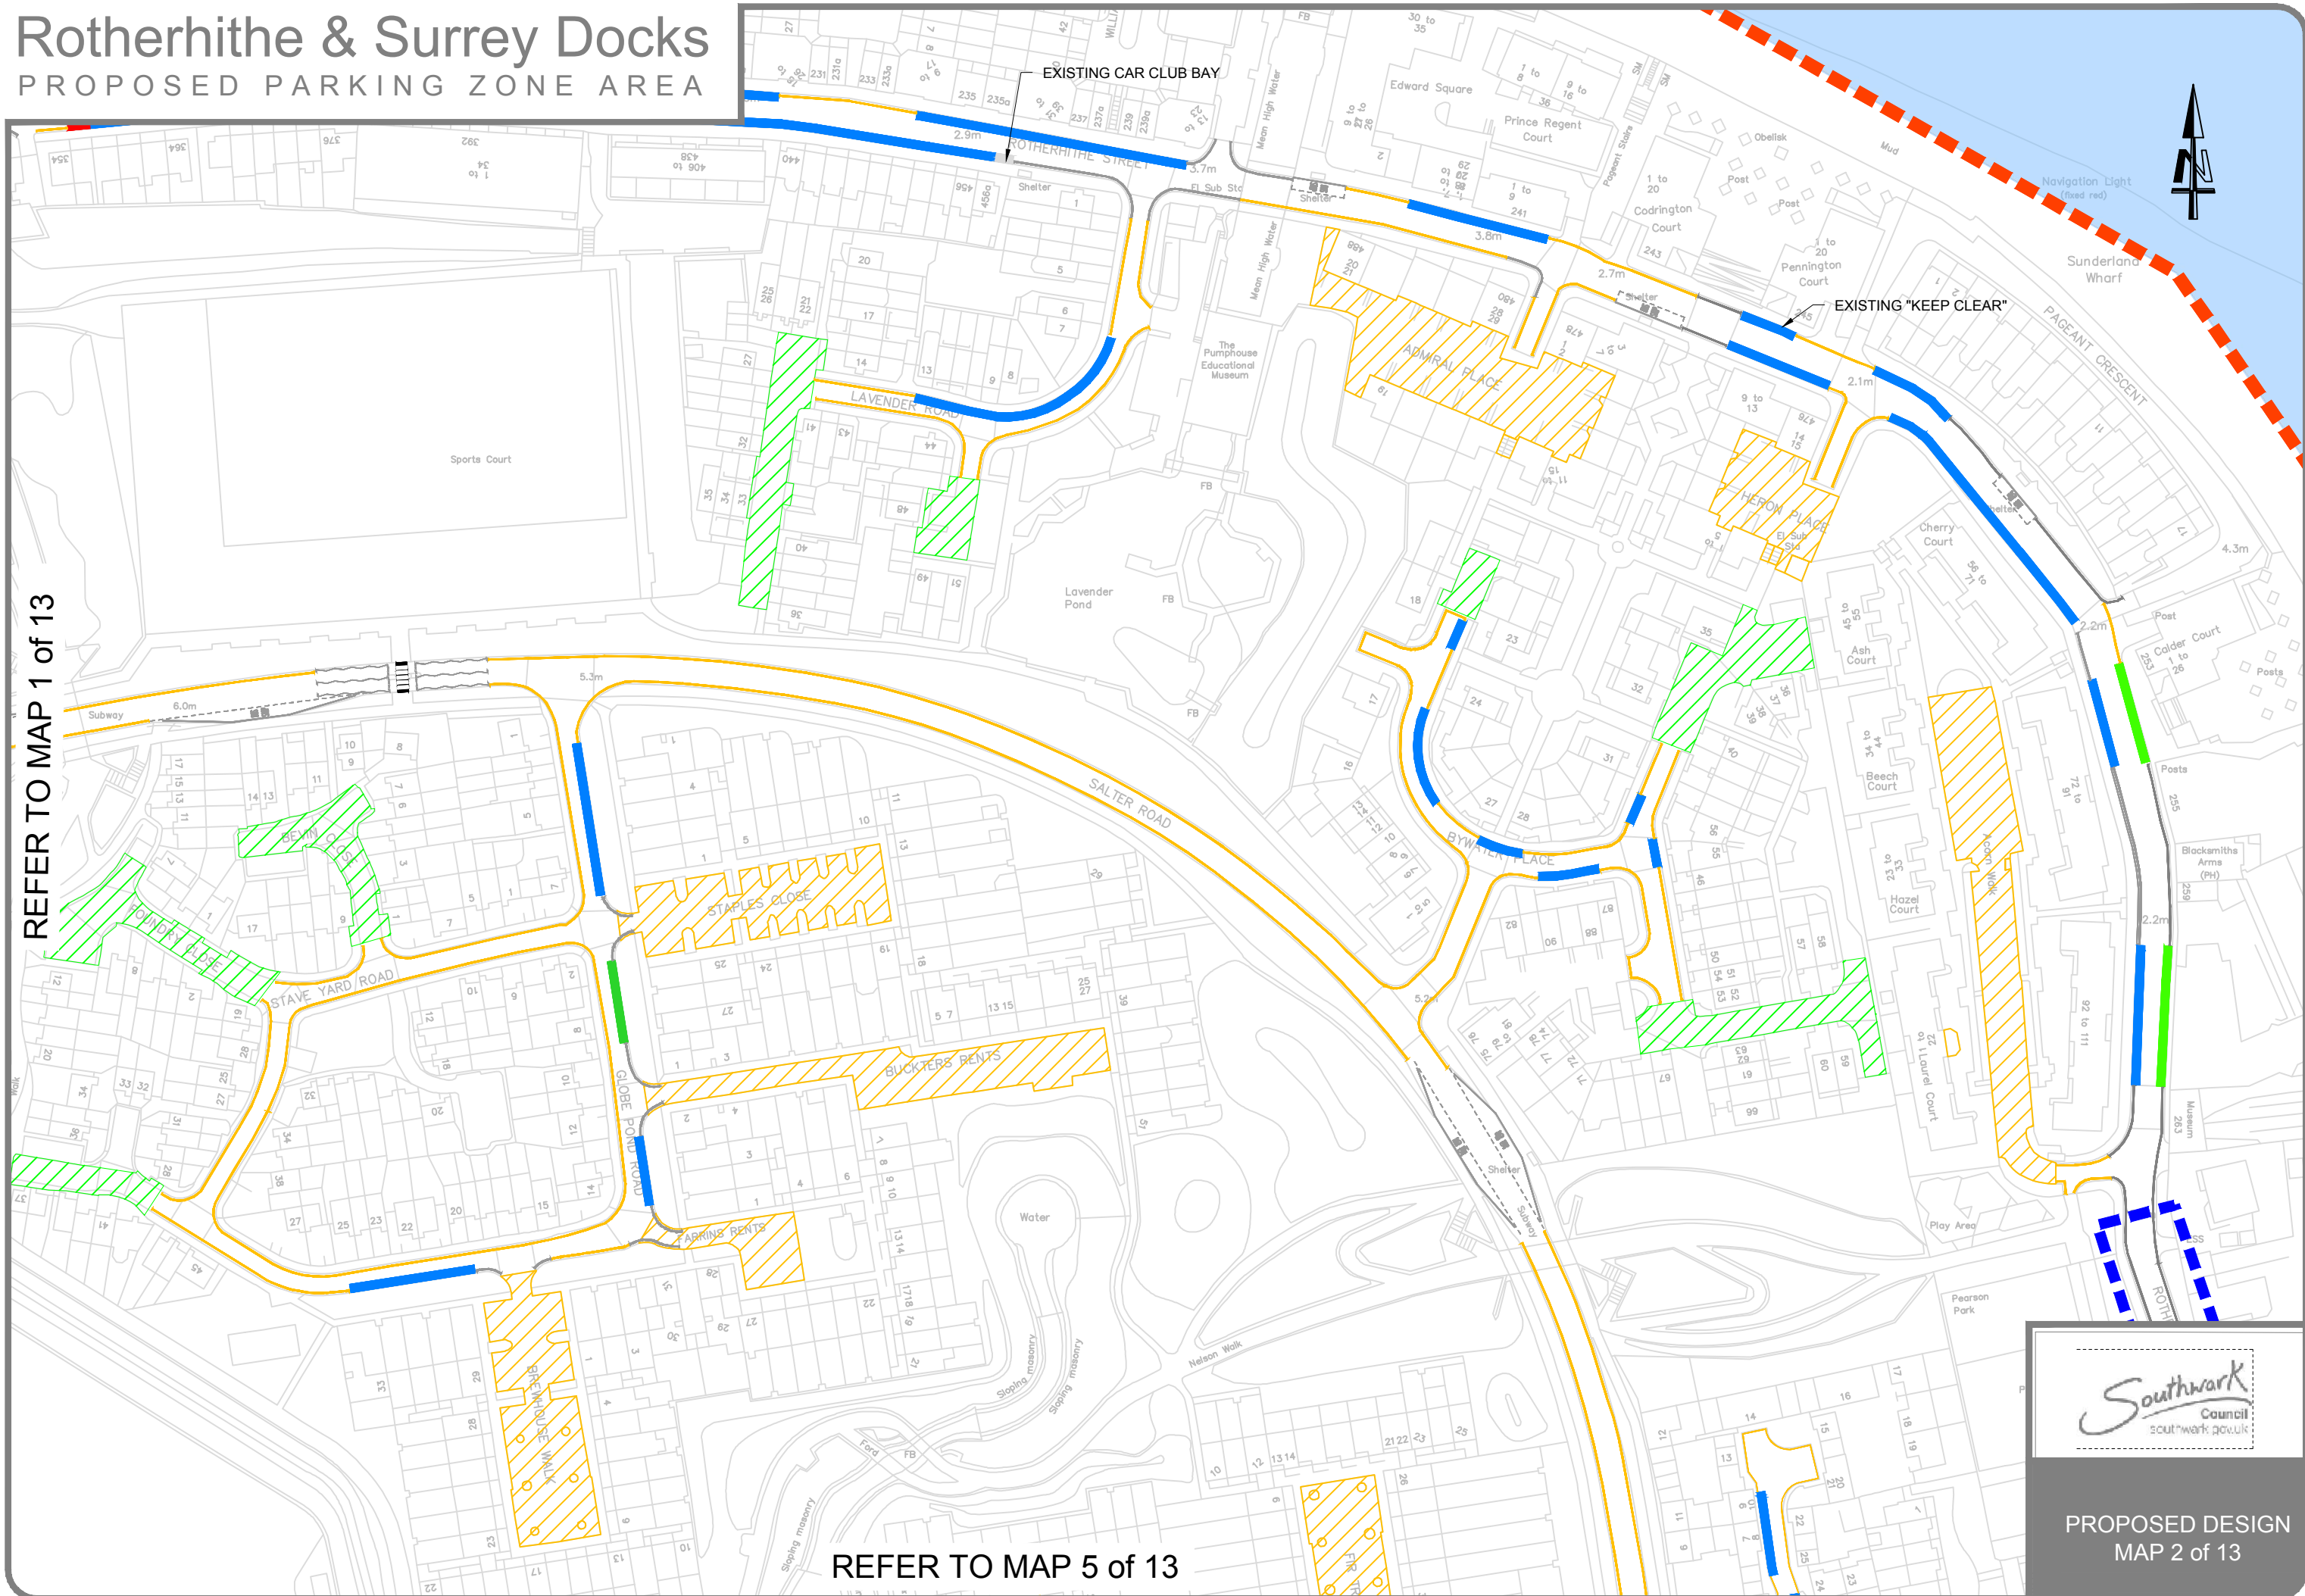

Rotherhithe & Surrey Docks

PROPOSED PARKING ZONE AREA

REFER TO MAP 1 of 13

REFER TO MAP 5 of 13

PROPOSED DESIGN
MAP 2 of 13