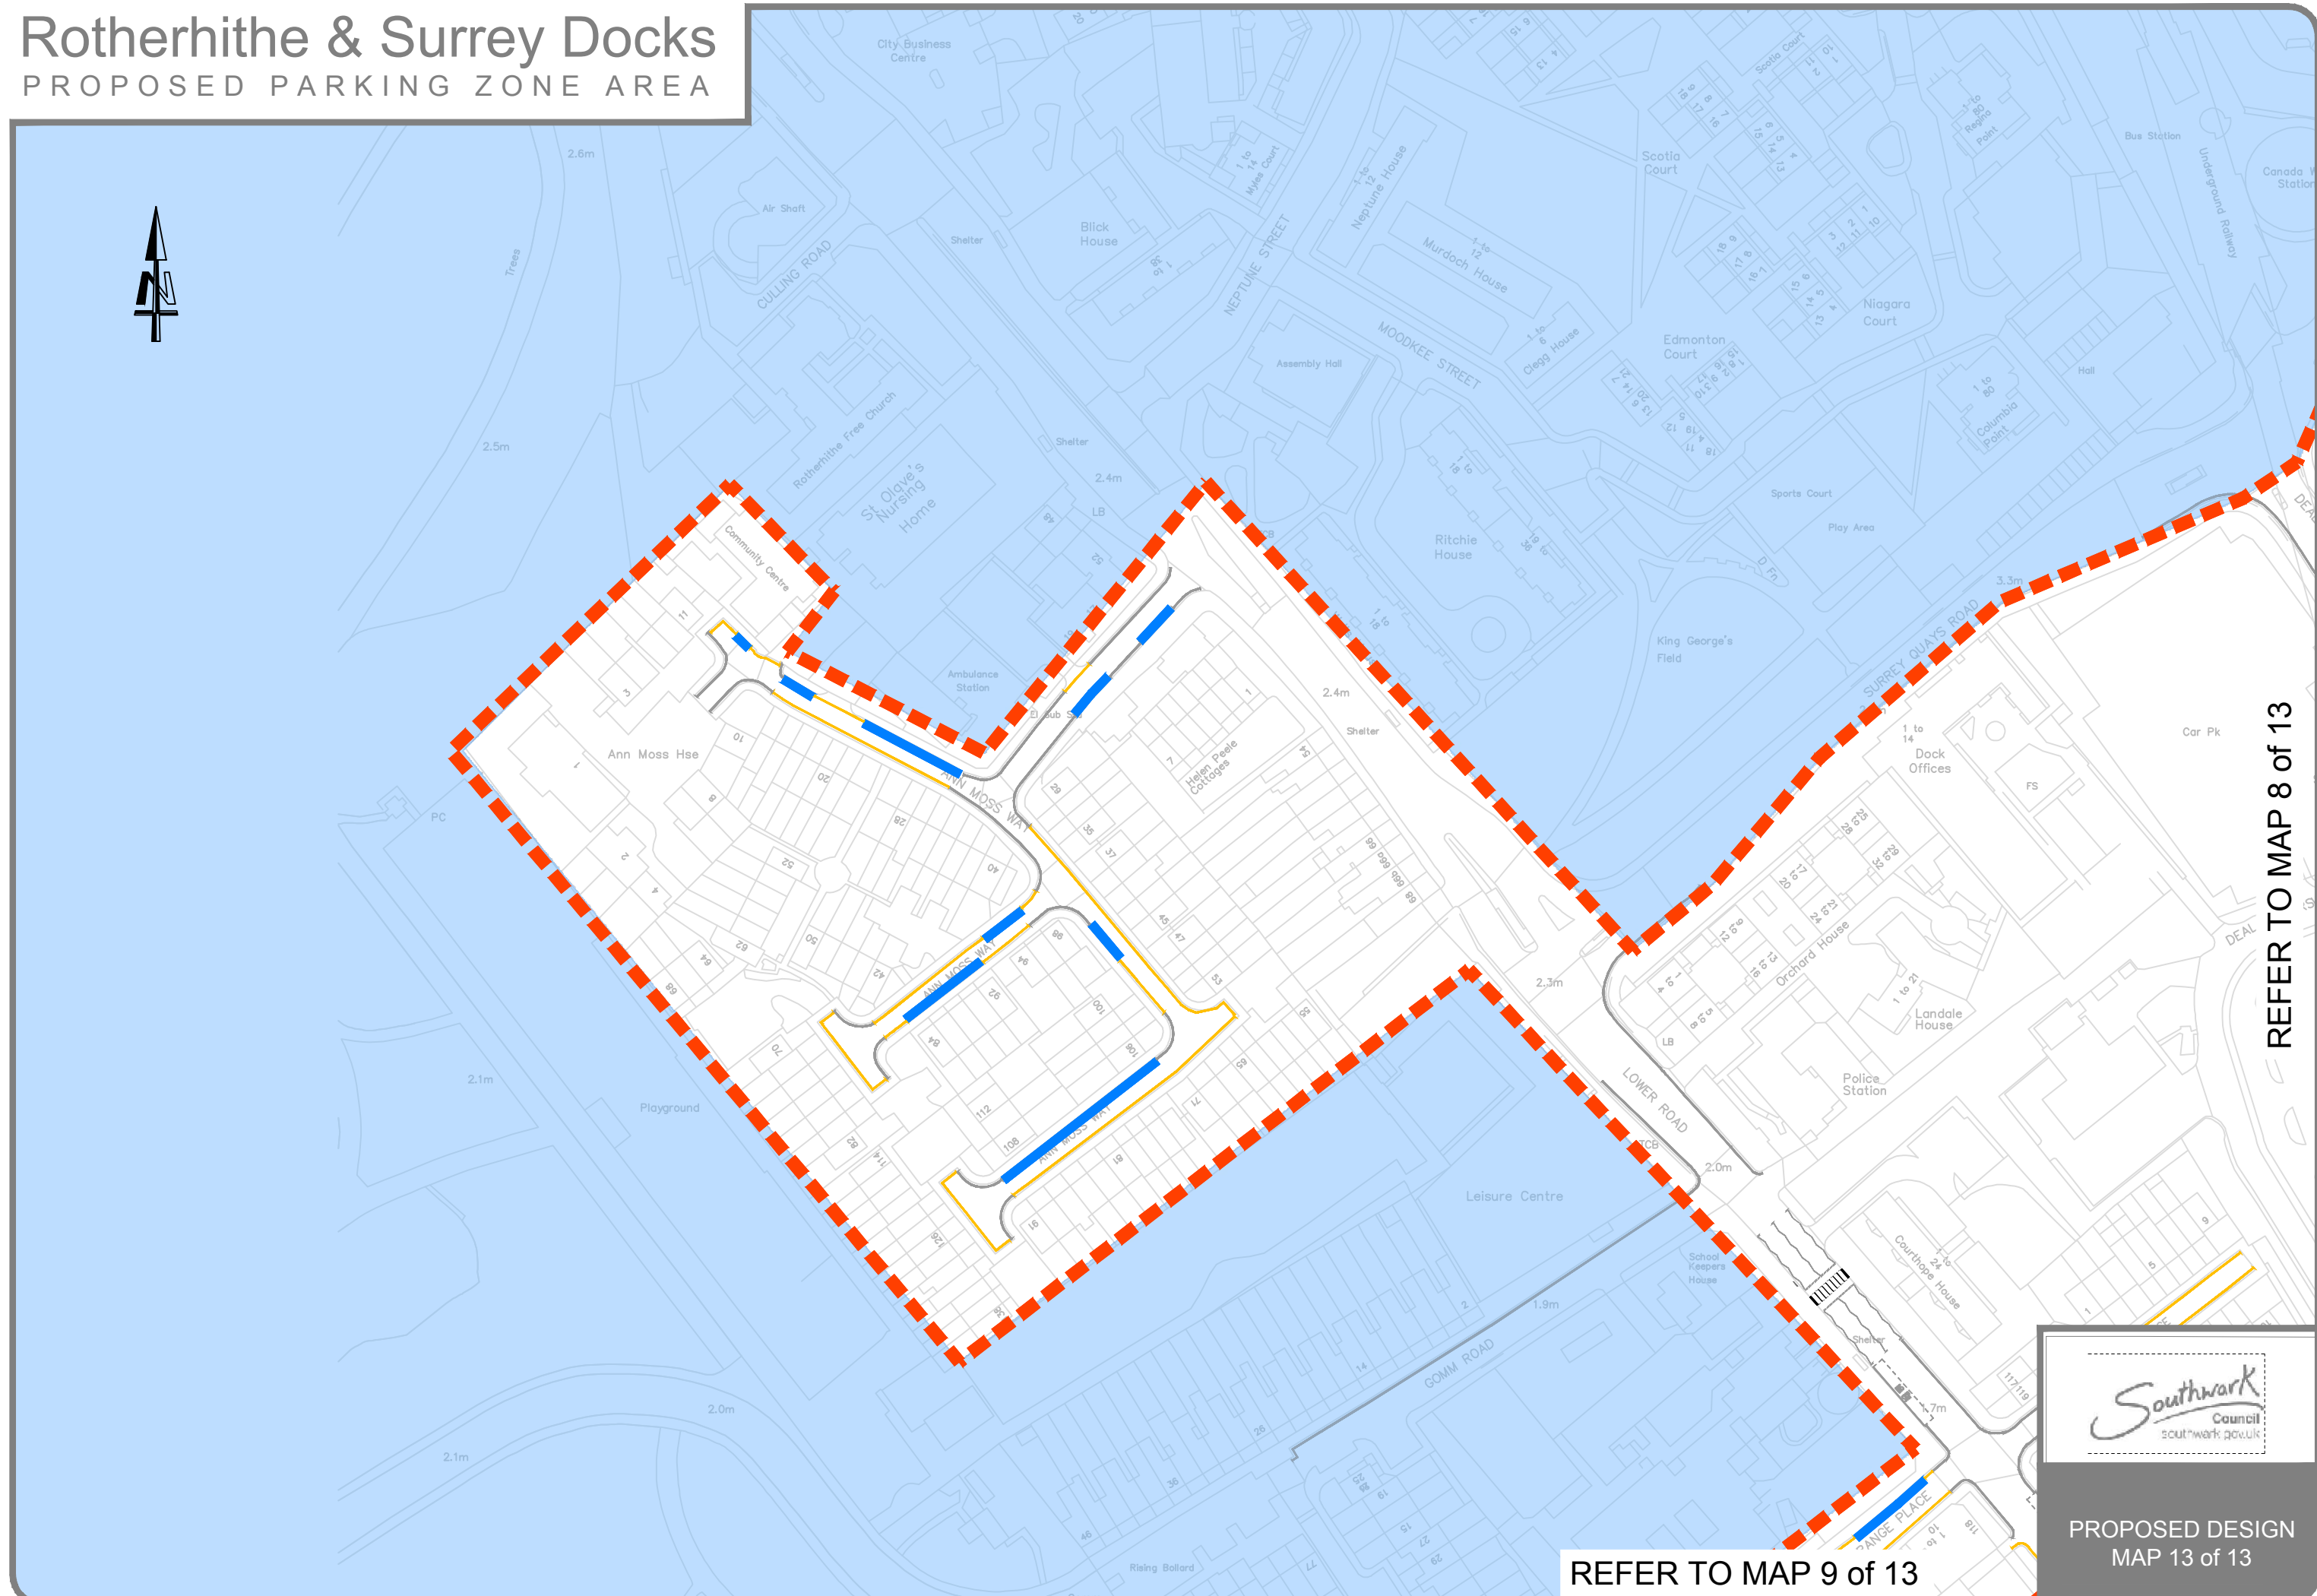

# Rotherhithe & Surrey Docks

PROPOSED PARKING ZONE AREA

REFER TO MAP 8 of 13

REFER TO MAP 9 of 13

PROPOSED DESIGN  
MAP 13 of 13