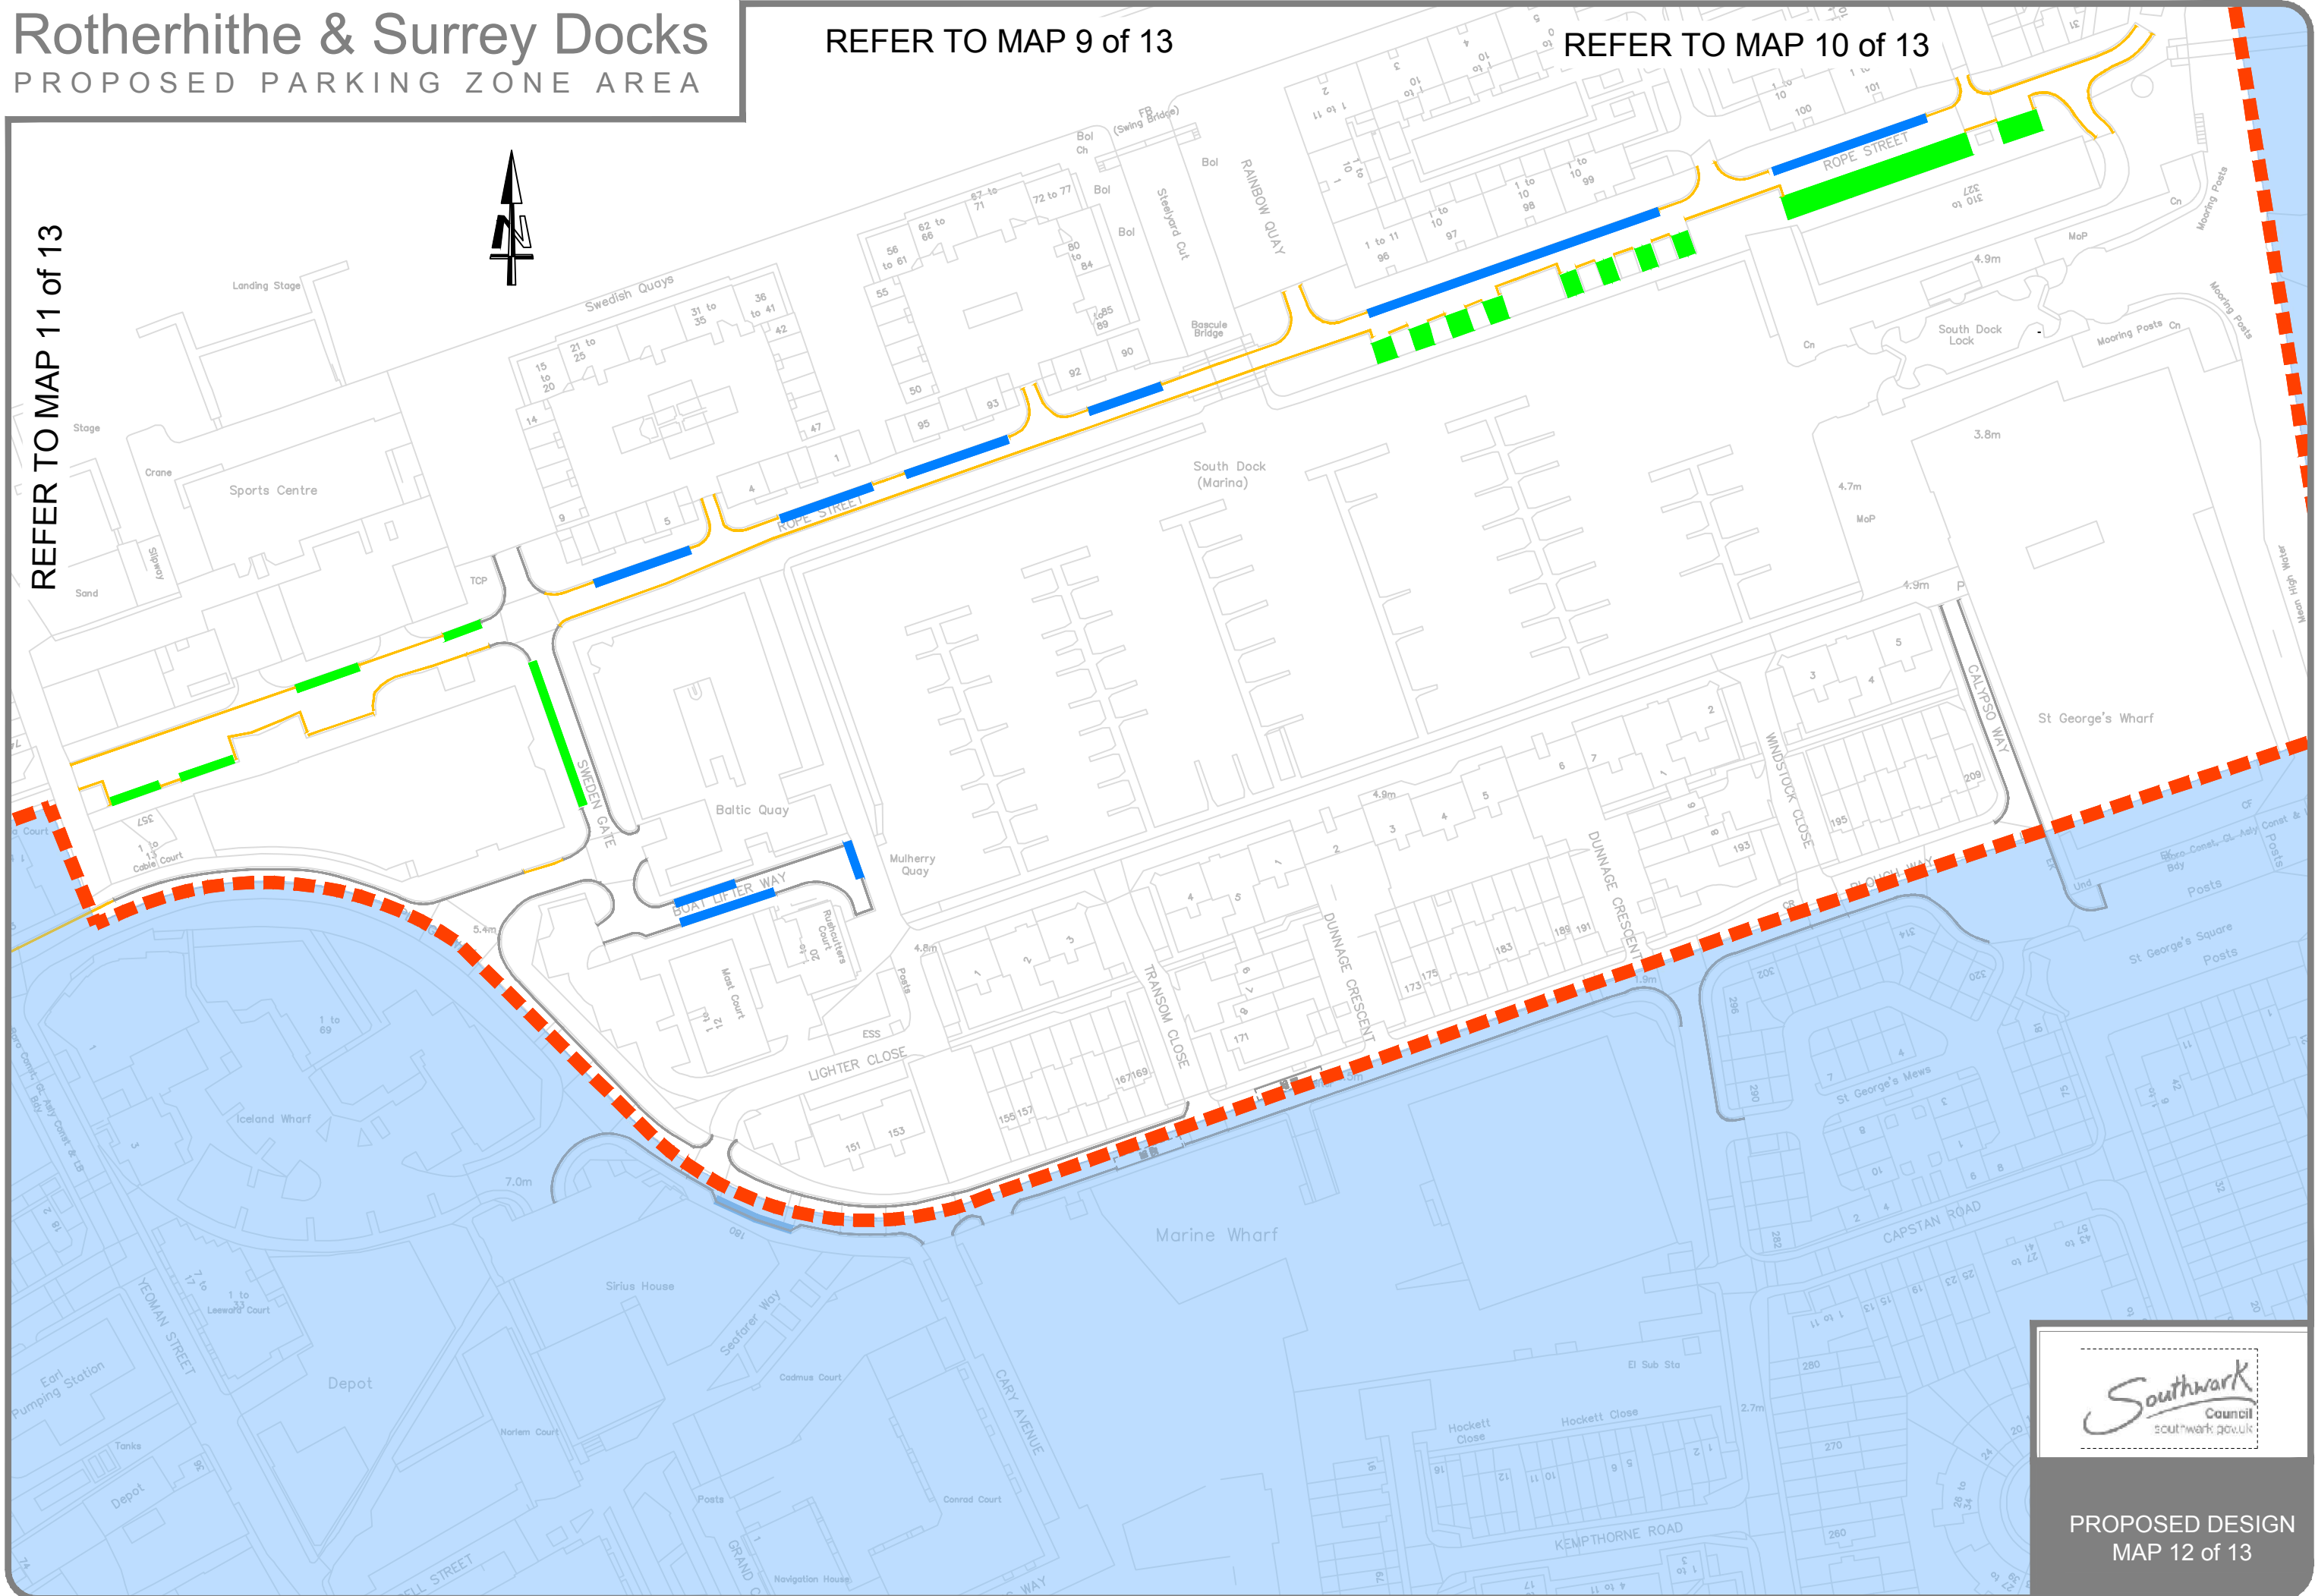

Rotherhithe & Surrey Docks

PROPOSED PARKING ZONE AREA

REFER TO MAP 9 of 13

REFER TO MAP 10 of 13

REFER TO MAP 11 of 13

PROPOSED DESIGN
MAP 12 of 13