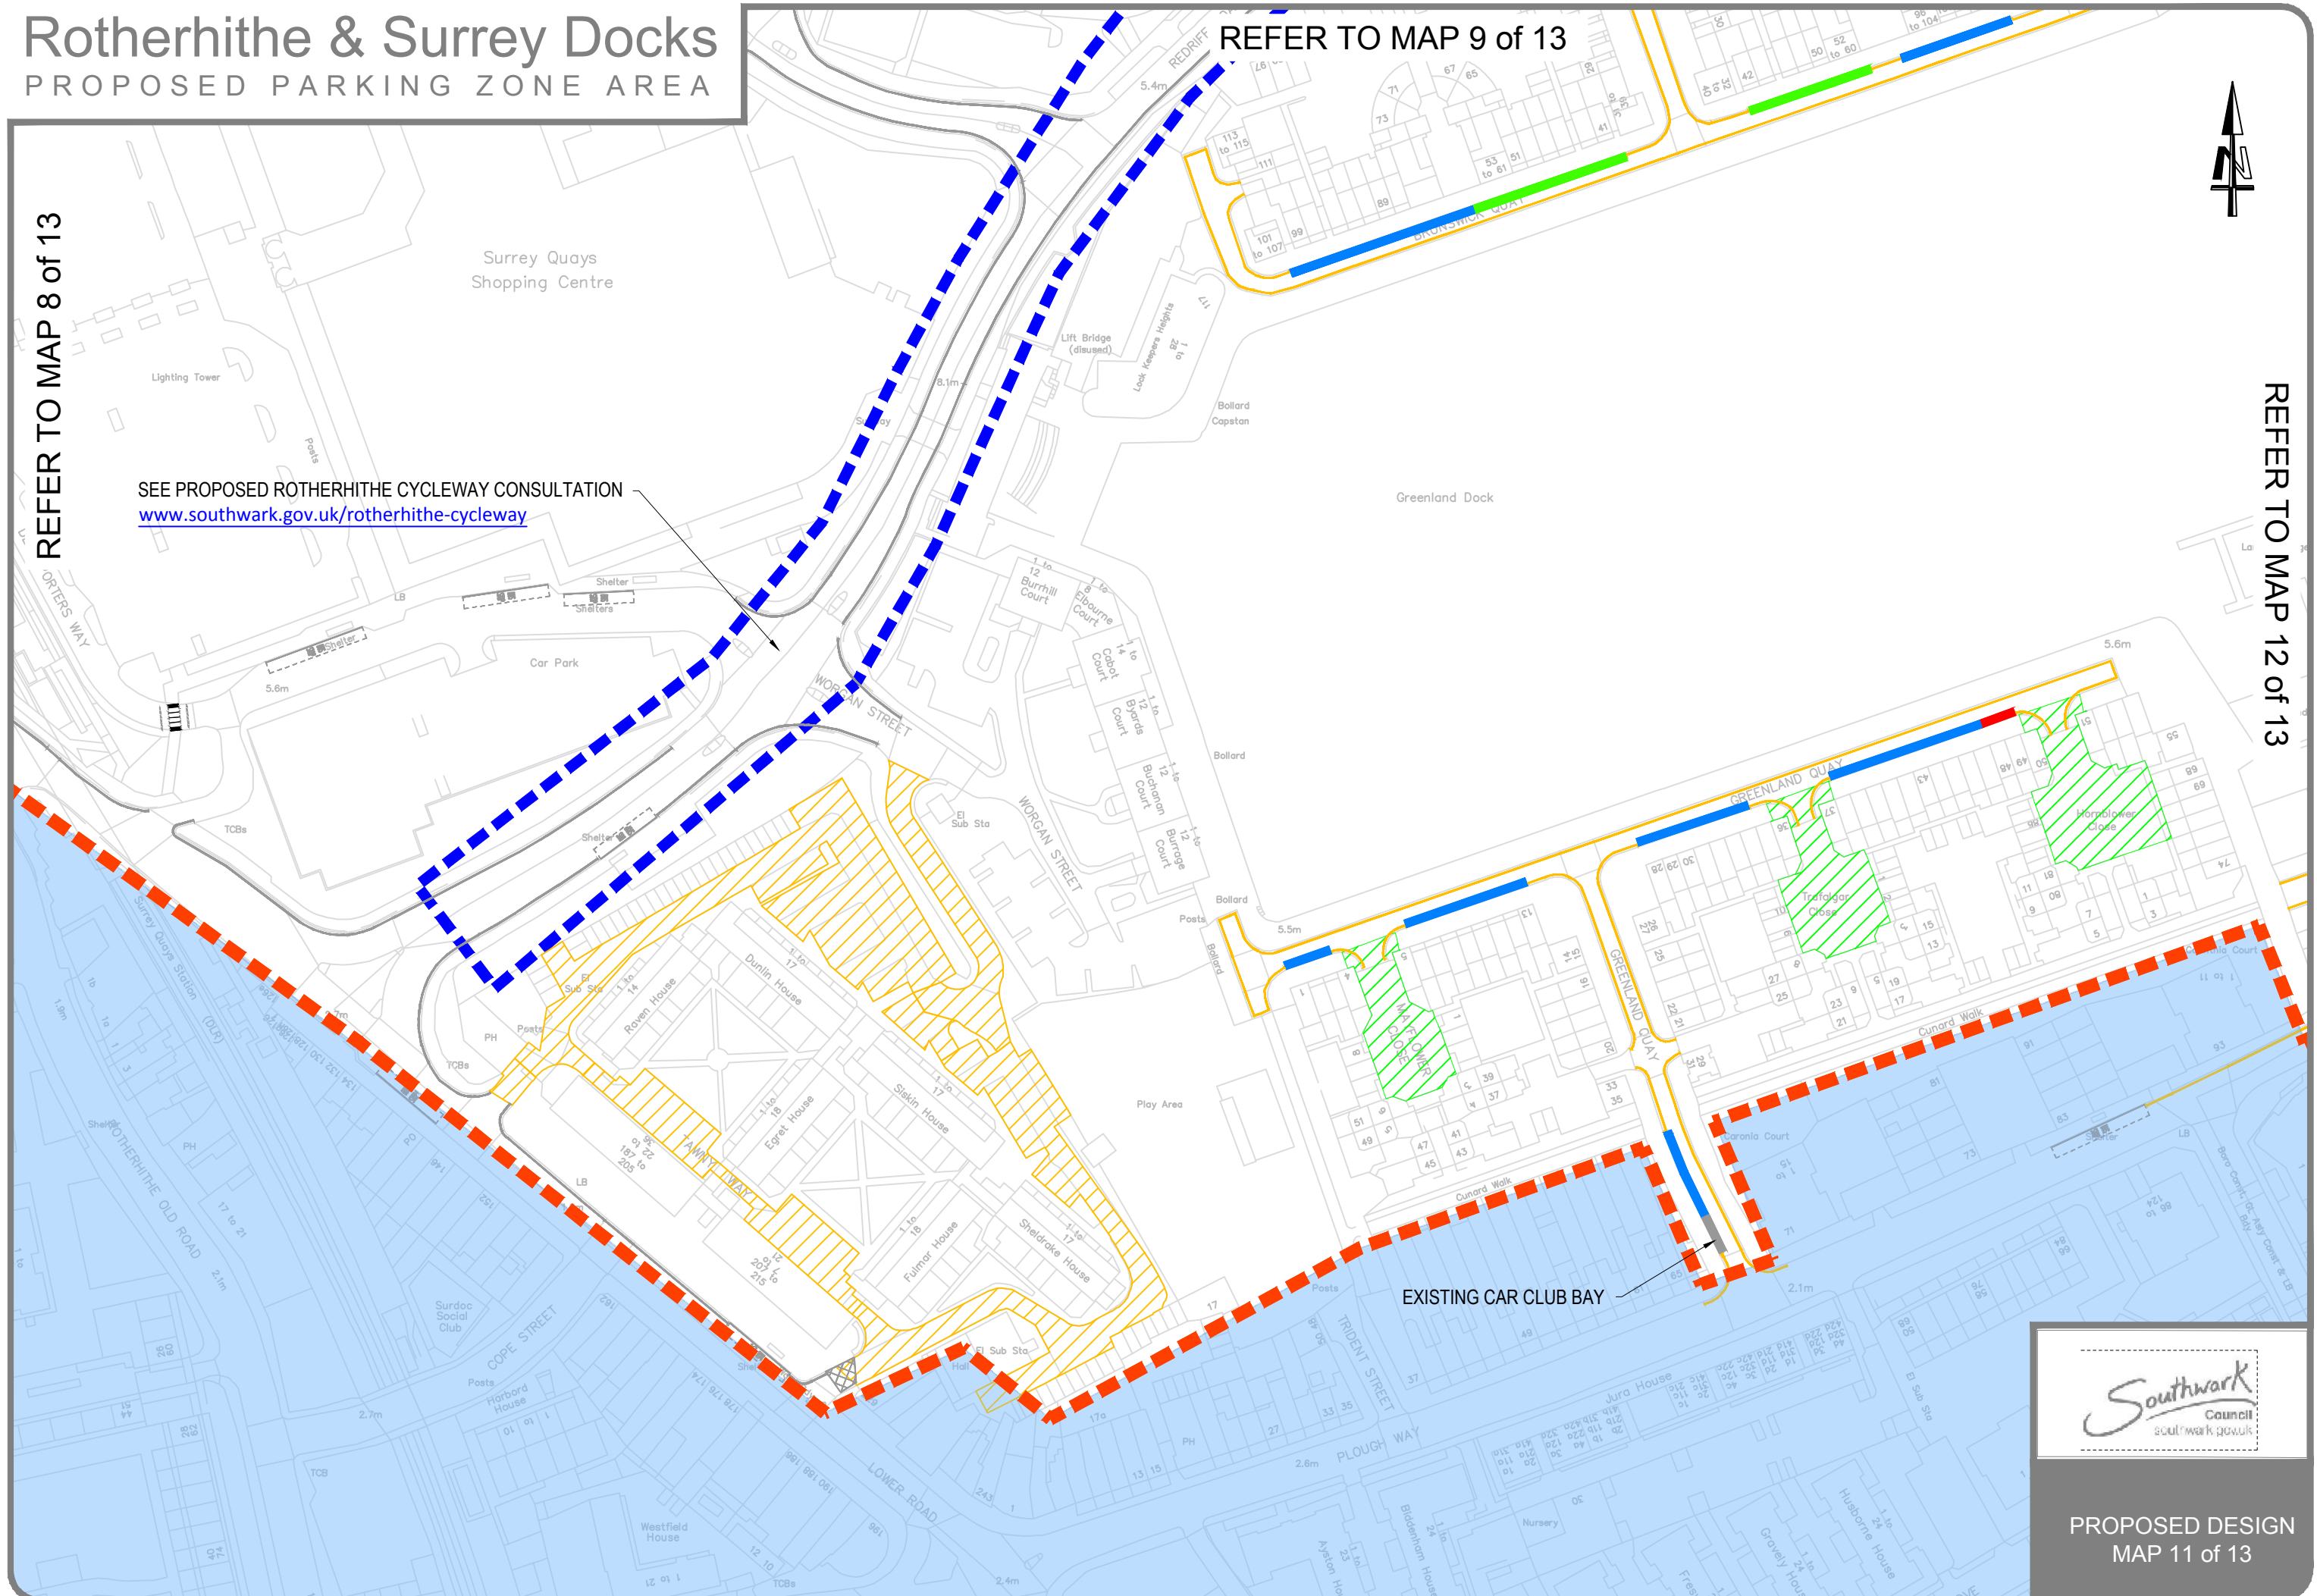

Rotherhithe & Surrey Docks

PROPOSED PARKING ZONE AREA

REFER TO MAP 9 of 13

REFER TO MAP 8 of 13

REFER TO MAP 12 of 13

SEE PROPOSED ROTHERHITHE CYCLEWAY CONSULTATION
www.southwark.gov.uk/rotherhithe-cycleway

PROPOSED DESIGN
MAP 11 of 13