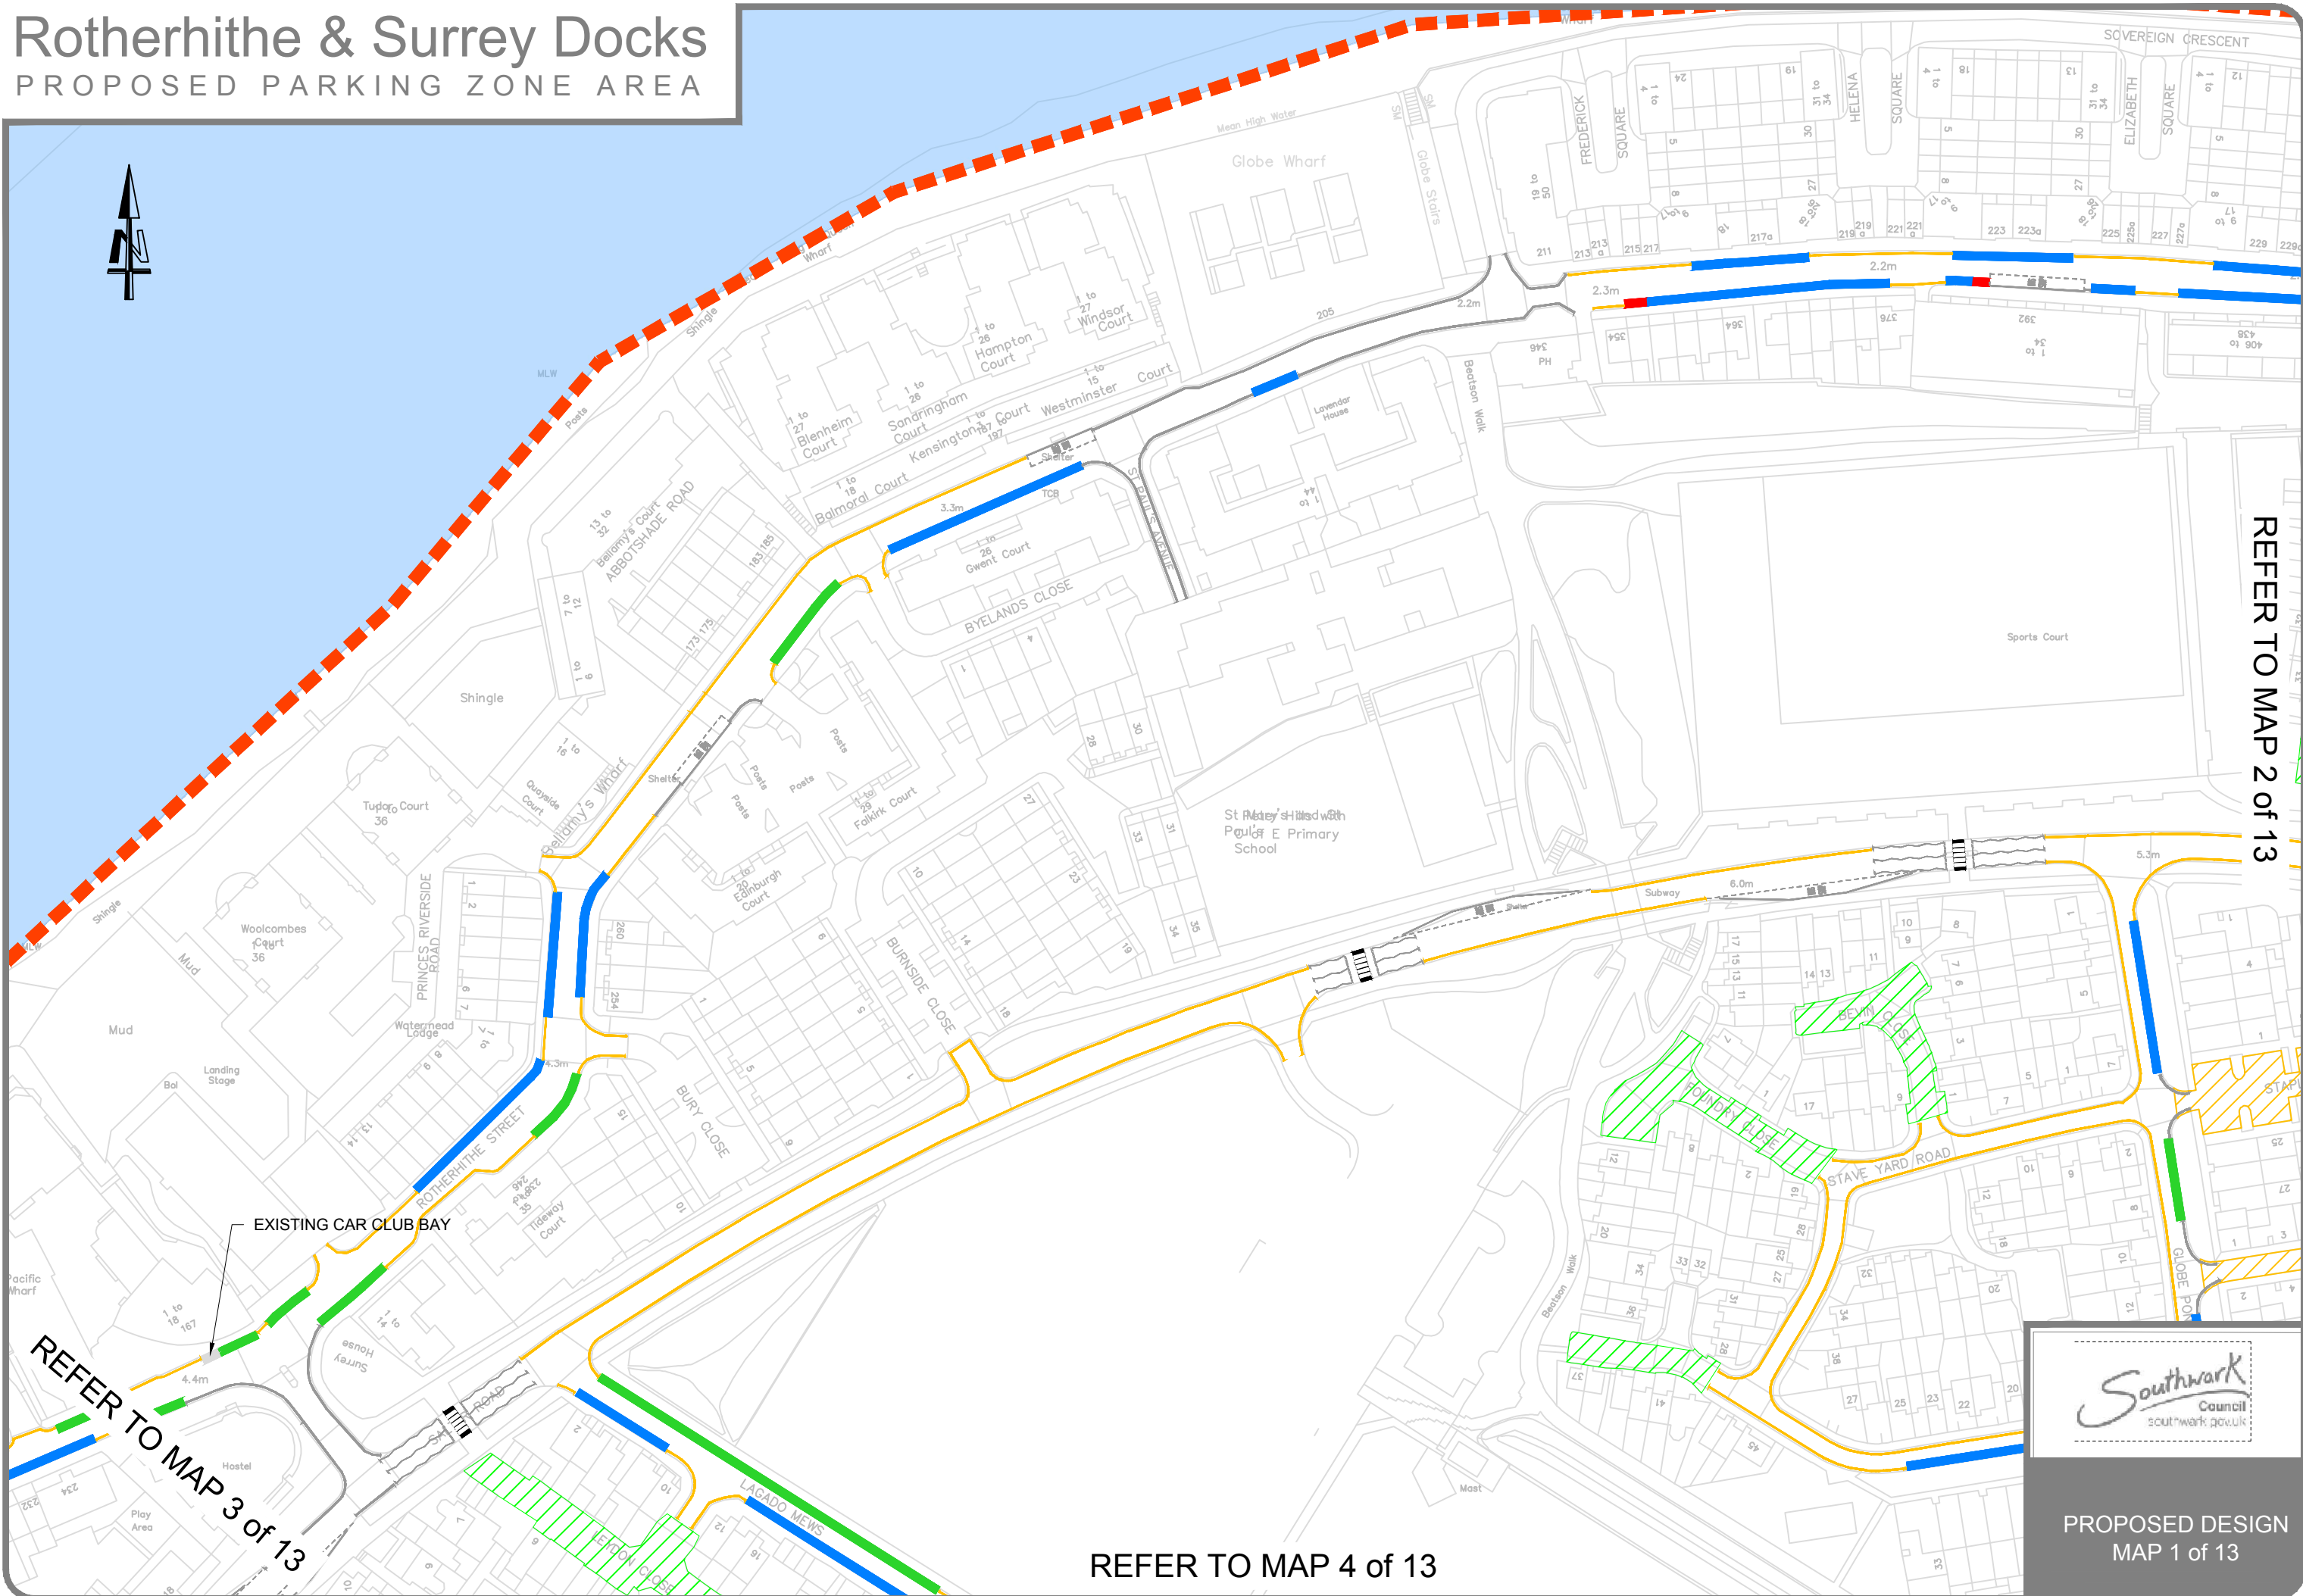

Rotherhithe & Surrey Docks

PROPOSED PARKING ZONE AREA

REFER TO MAP 2 of 13

EXISTING CAR CLUB BAY

REFER TO MAP 3 of 13

REFER TO MAP 4 of 13

PROPOSED DESIGN
MAP 1 of 13