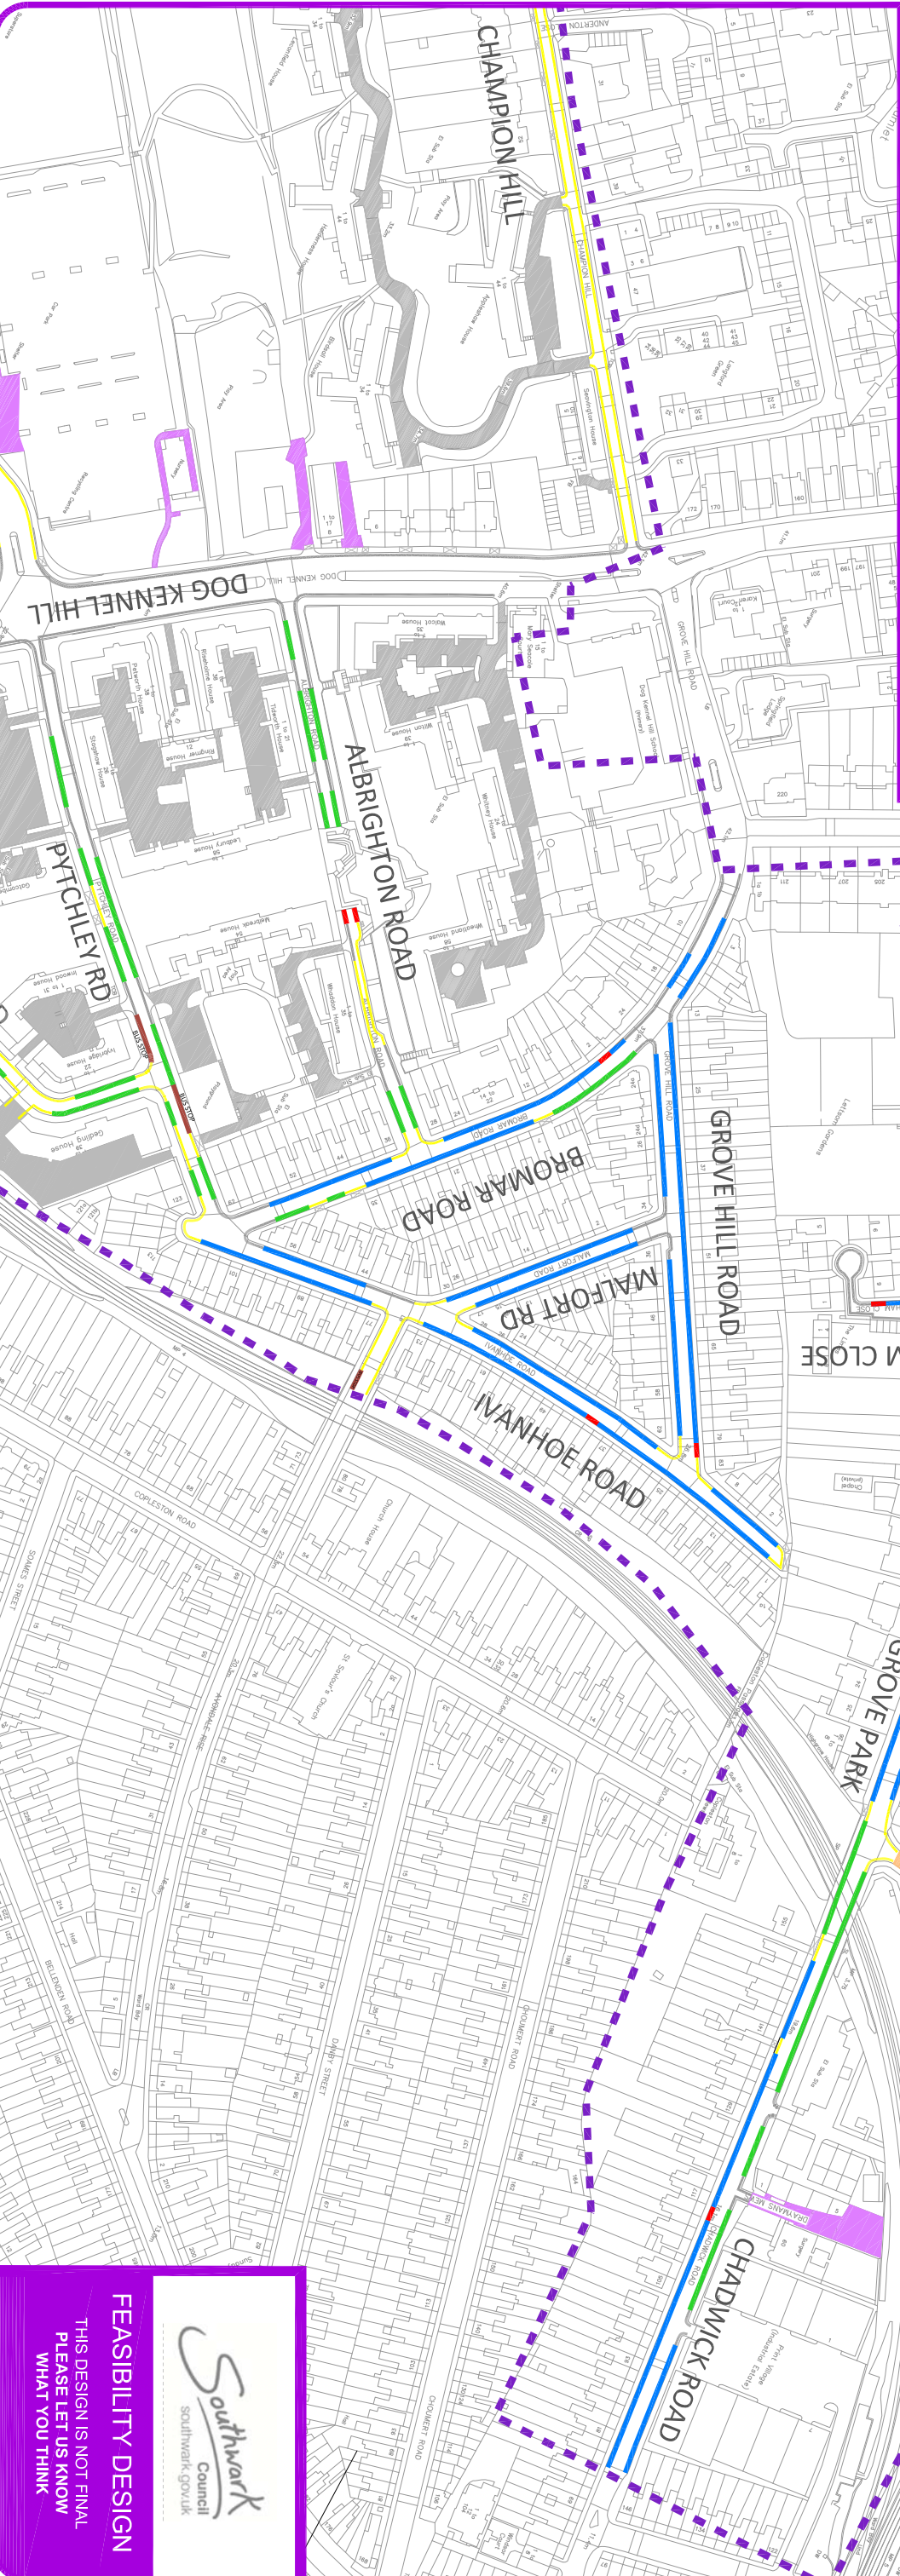

Dog Kennel Hill

PROPOSED PARKING ZONE AREA

LEGEND

Parking places and who can park where

Type of parking bay	Map symbol	Example sign	Resident permit holder	Business permit holder	Visitor voucher holder	Blue badge holder	Pay by phone visitor
Permit bay			✓	✓	✓	✗	✗
Permit and paid bay			✓	✓	✓	Free	✓
Existing disabled bay			✗	✗	✗	✓	✗

Waiting restrictions

Waiting Restriction	Map symbol	Waiting Restriction	Map symbol
Double yellow line (existing)		Double yellow line (proposed)	

Other features on map

Area of road	Map symbol	Area of road	Map symbol
Dropped kerb		Bus Stop	
Permit holders only past this point		TfL Red Route no stopping restriction	
Non-public highway		Housing land	
Boundary of study area			

© Crown copyright and database rights 2018 Ordnance Survey (0100019252)

FEASIBILITY DESIGN

THIS DESIGN IS NOT FINAL
PLEASE LET US KNOW
WHAT YOU THINK