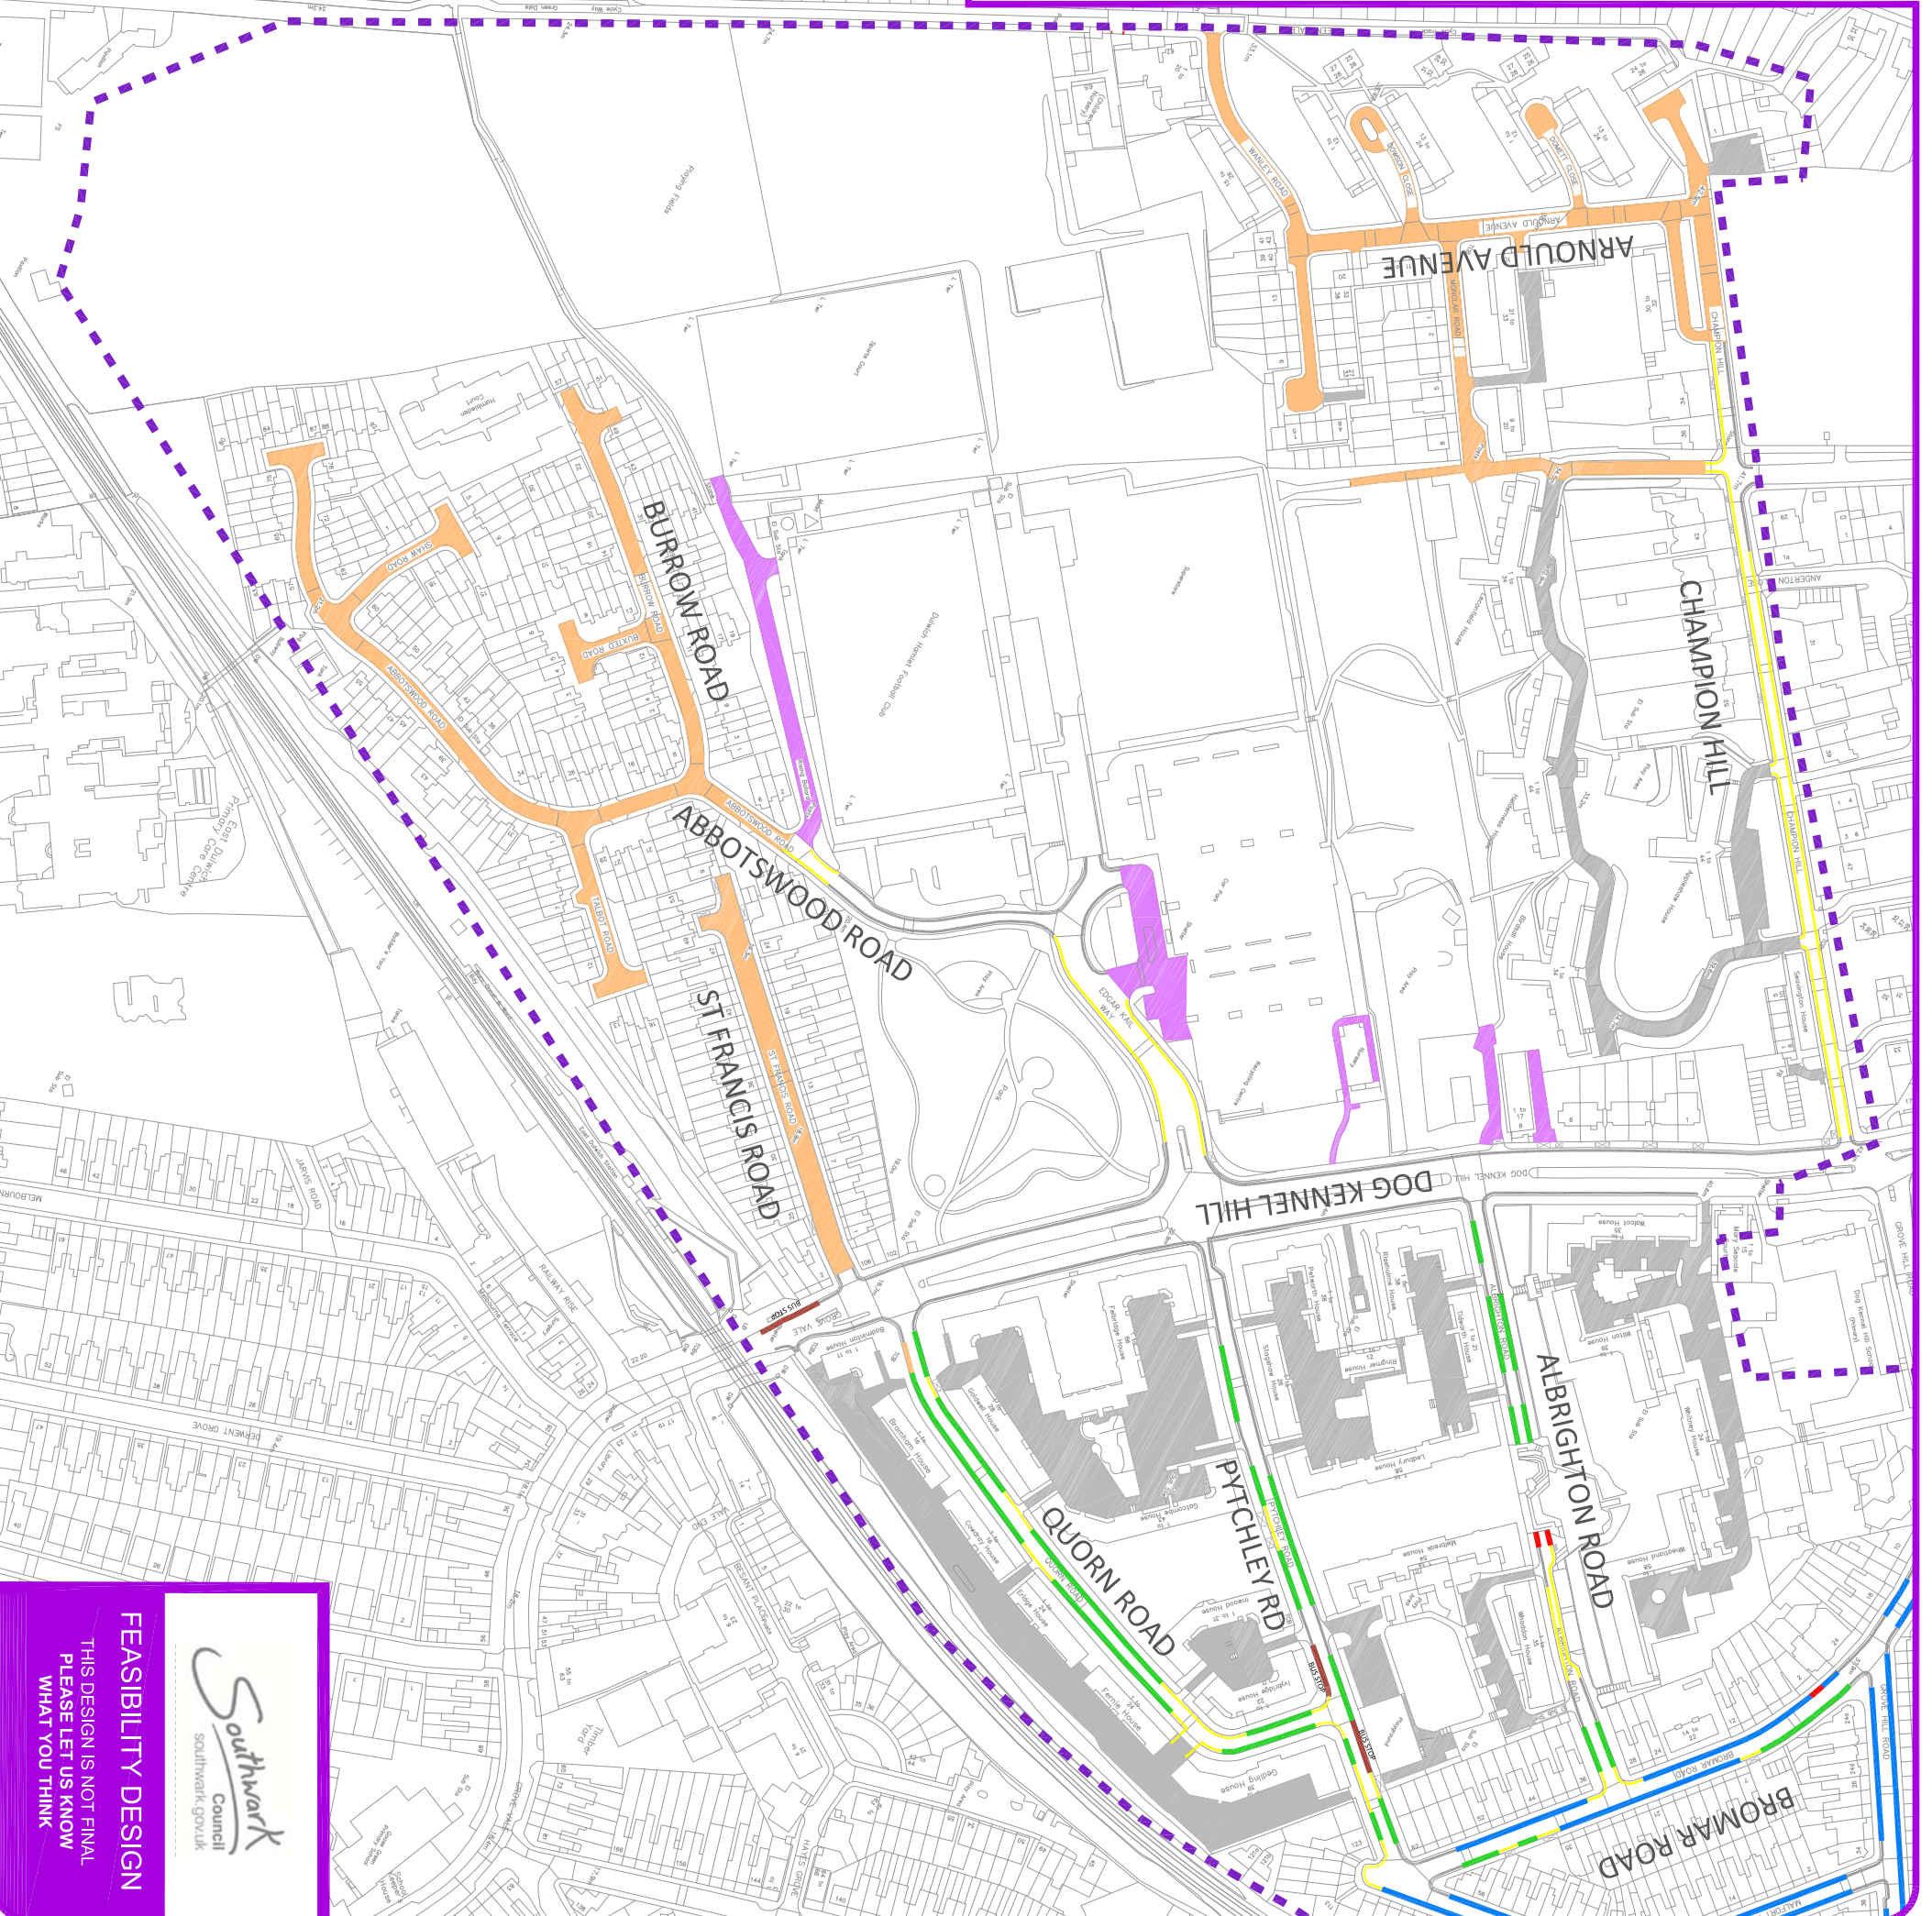

Dog Kennel Hill

PROPOSED PARKING ZONE AREA

LEGEND

Parking places and who can park where

Type of parking bay	Map symbol	Example sign	Resident permit holder	Business permit holder	Visitor voucher holder	Blue badge holder	Pay by phone visitor
Permit bay			✓	✓	✓	✗	✗
Permit and paid bay			✓	✓	✓	Free	✓
Existing disabled bay			✗	✗	✗	✓	✗

Waiting restrictions

Waiting Restriction	Map symbol	Waiting Restriction	Map symbol
Double yellow line (existing)		Double yellow line (proposed)	

Other features on map

Area of road	Map symbol	Area of road	Map symbol
Dropped kerb		Bus Stop	
Permit holders only past this point		TfL Red Route no stopping restriction	
Non-public highway		Housing land	

Boundary of study area

FEASIBILITY DESIGN

THIS DESIGN IS NOT FINAL
PLEASE LET US KNOW
WHAT YOU THINK