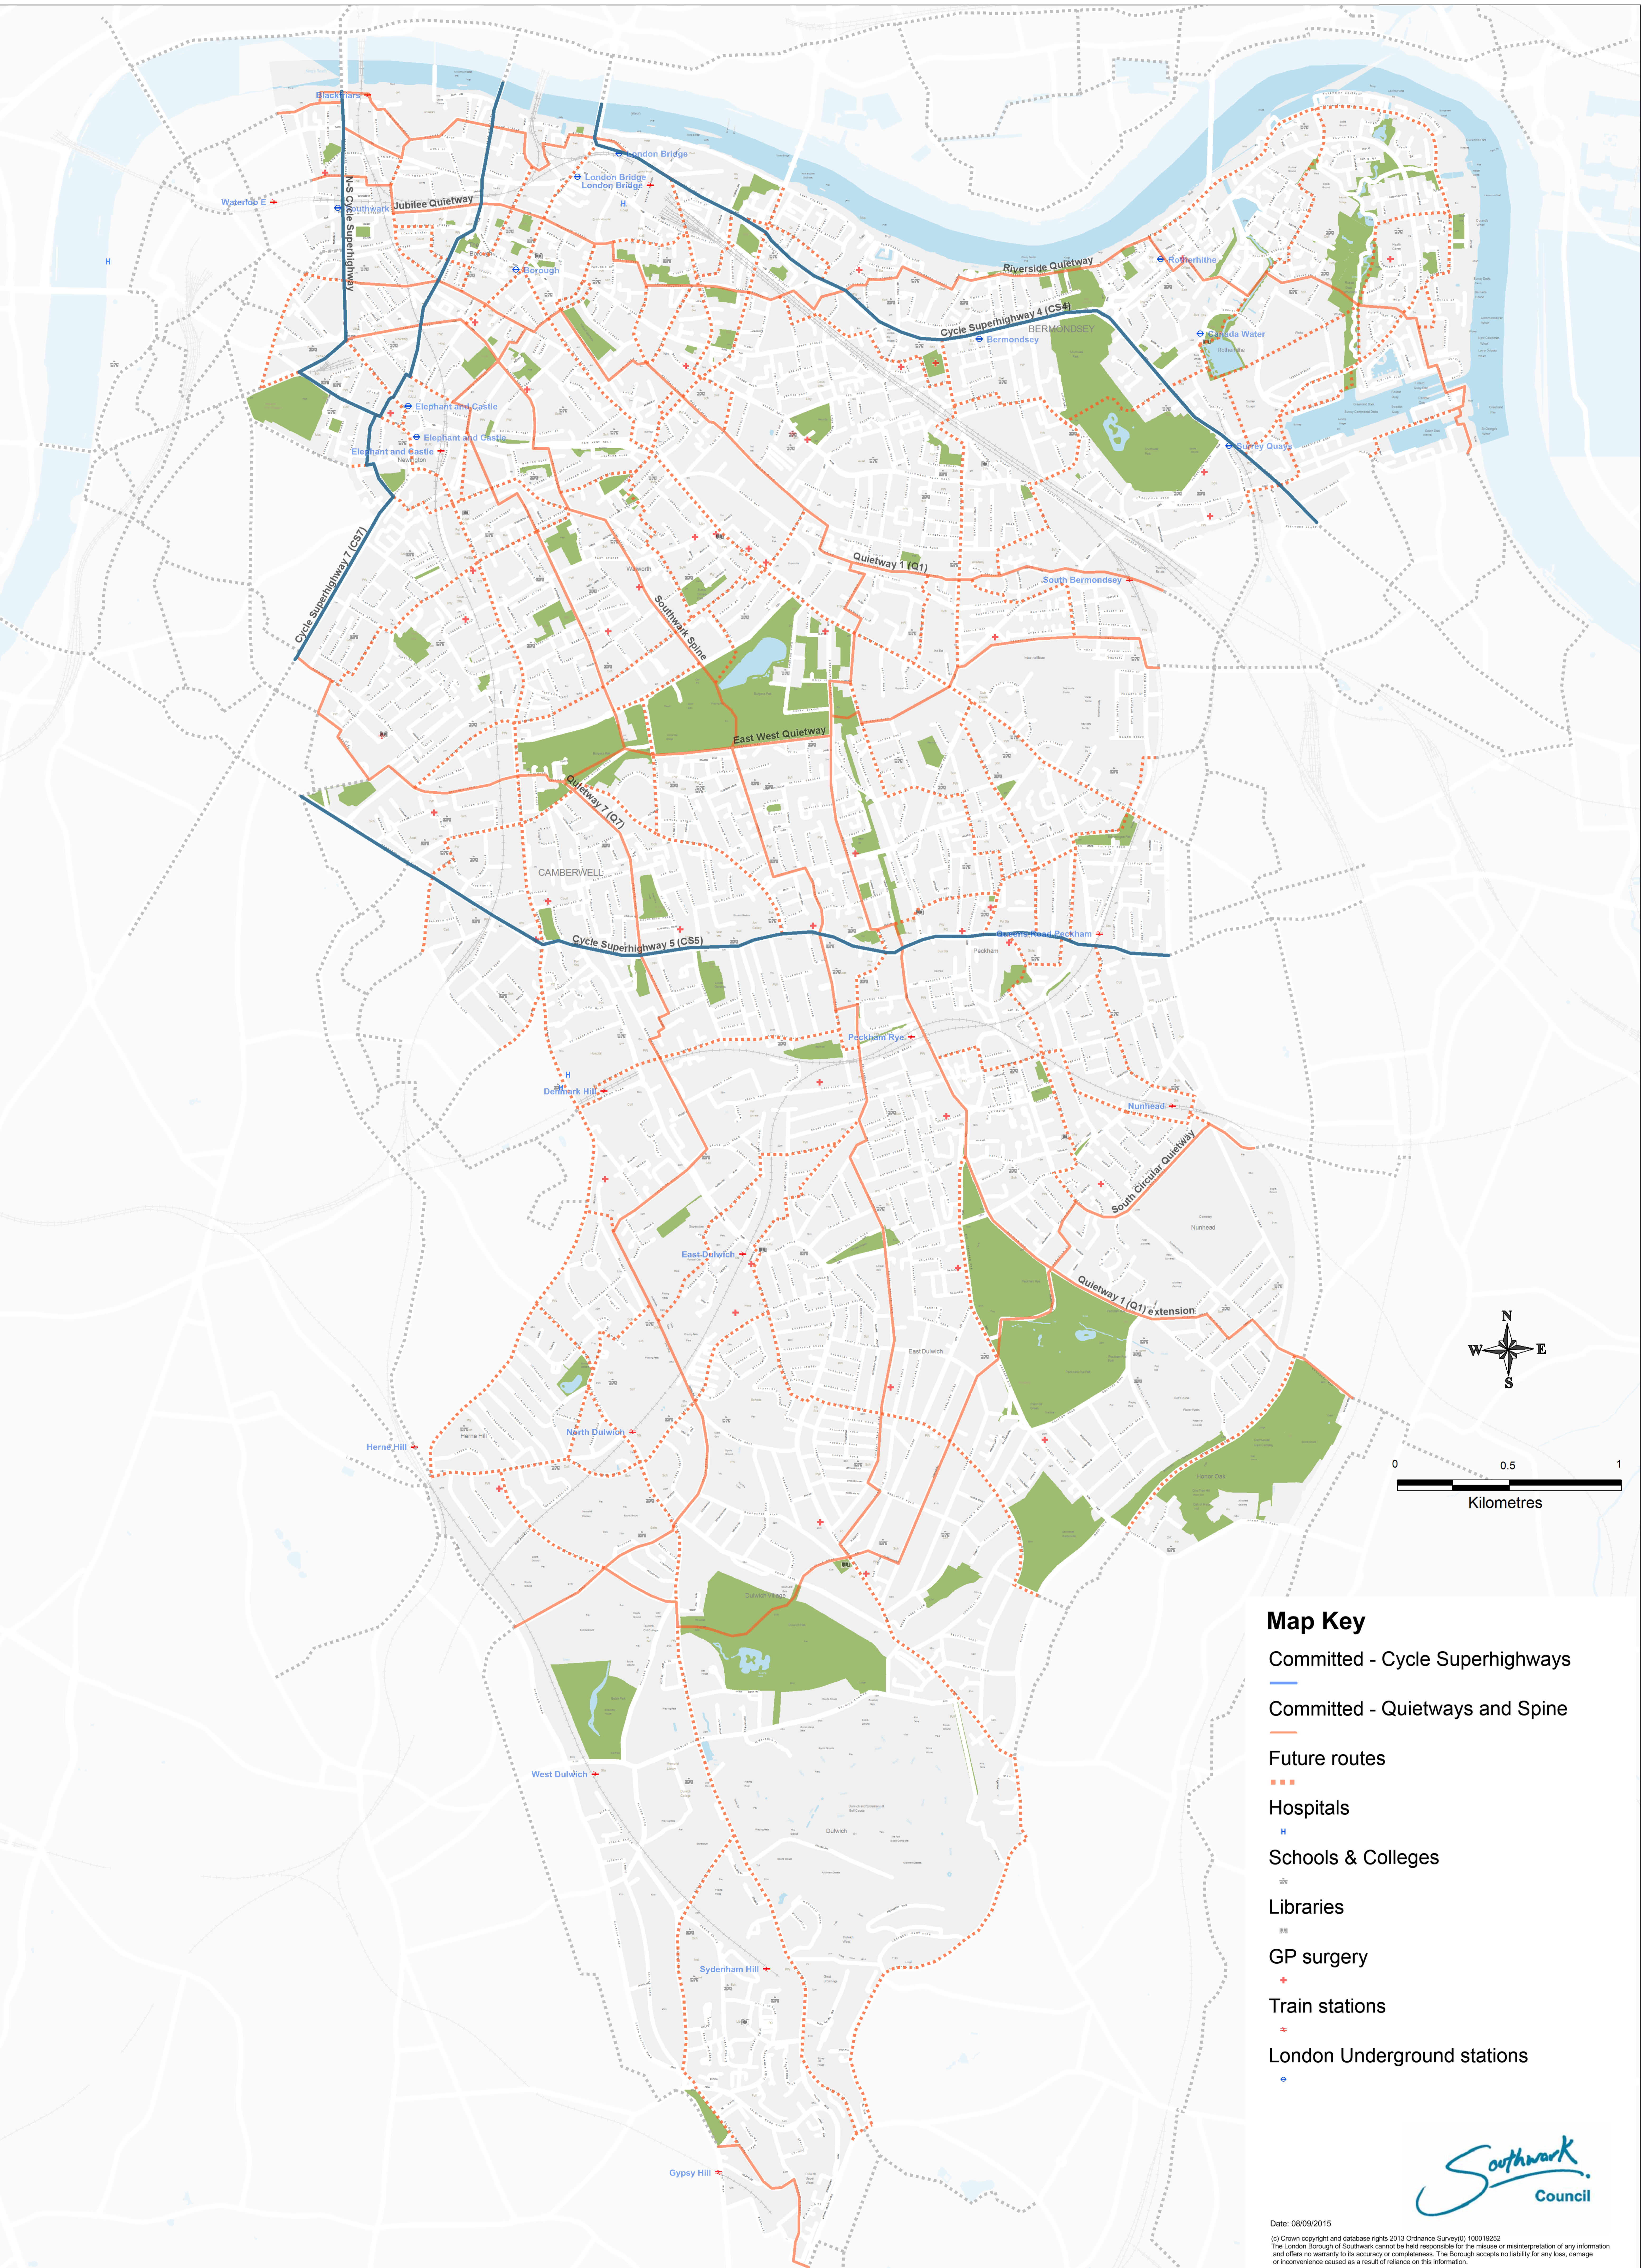

Southwark Cycle Strategy - Committed routes and future routes

1. **Map Key**
2. Committed - Cycle Superhighways
   - Committed - Quietways and Spine
   - Future routes
   - Hospitals
   - Schools & Colleges
   - Libraries
   - GP surgery
   - Train stations
   - London Underground stations