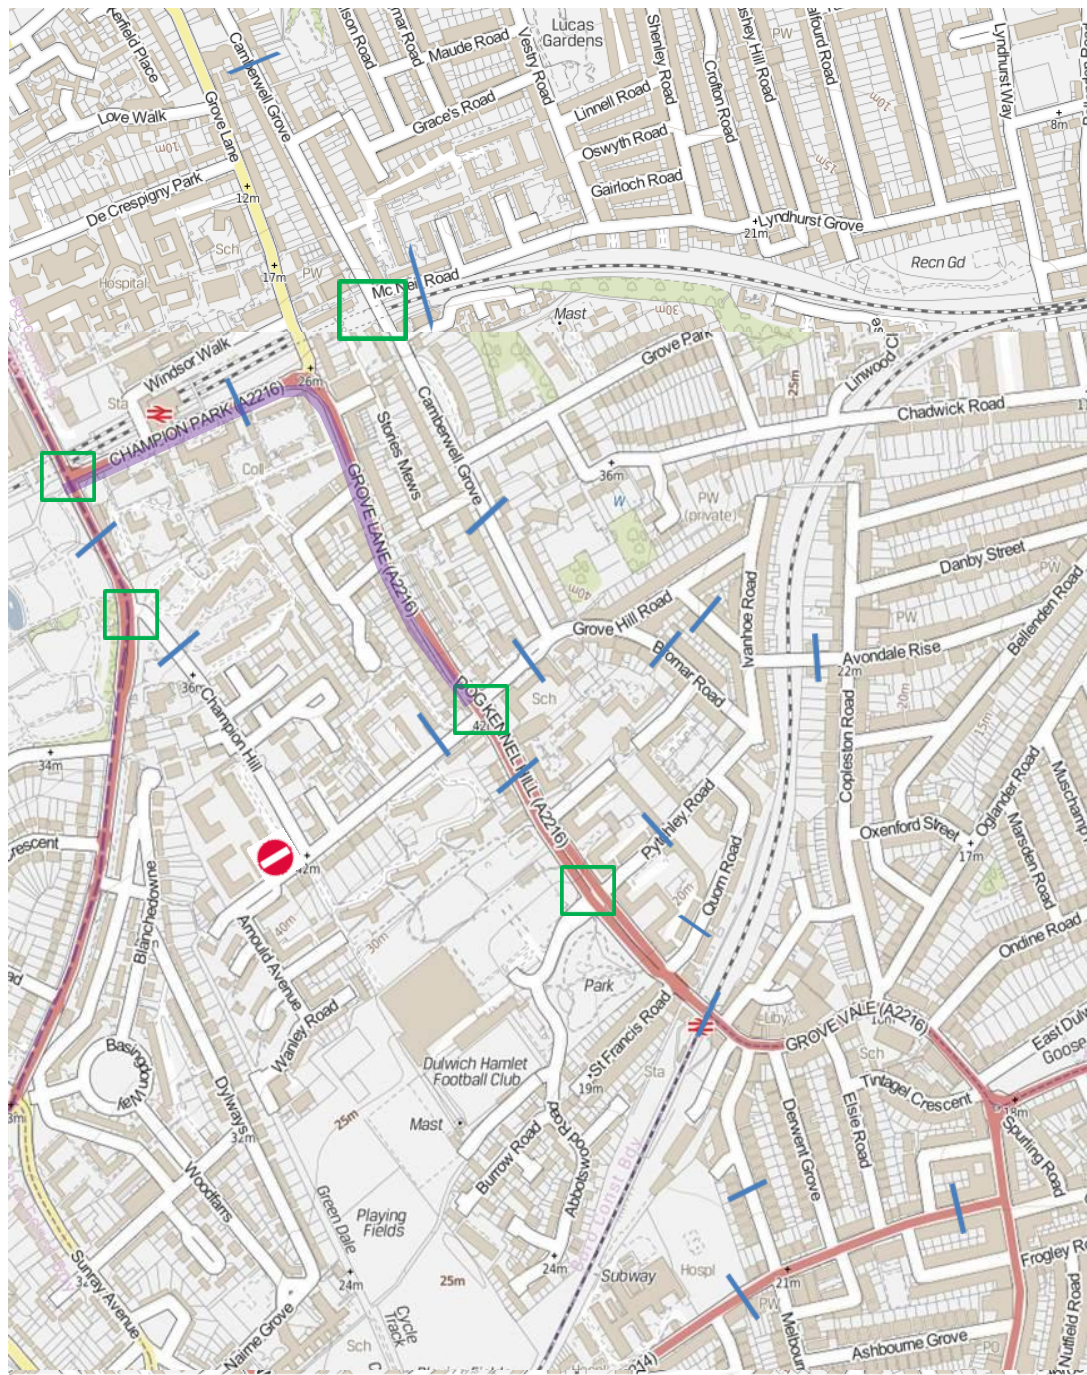

Locations of traffic monitoring sites

Champion Hill No Entry Trial

Draft, Sept 2018

Key

No entry except cycles feature

Automated Traffic Count

Bus journey time survey

Manual Classified Counts