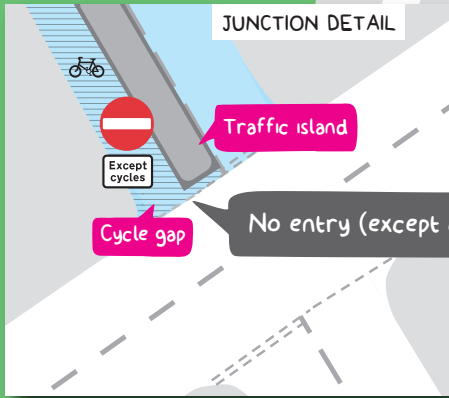

# Champion Hill no entry trial

have your say on the  
proposed no entry trial

Get involved

Healthy streets and  
quietway for everyone

Champion Hill  
(from Denmark Hill)

Champion Hill  
(from Dog Kennel Hill)

Except  
cycles

 @lb\_southwark

 facebook.com/southwarkcouncil

*Southwark*  
Council  
southwark.gov.uk

Healthy streets and quietway for everyone

Residents have told us there is too much through traffic on Champion Hill, and our traffic surveys confirm this. This undermines the Healthy Streets principles, particularly for a quietway. The aim is to encourage a safer and pleasant environment for walking and cycling on residential streets. We have some plans to reduce this through traffic, and we'd like to hear your thoughts on our proposals.