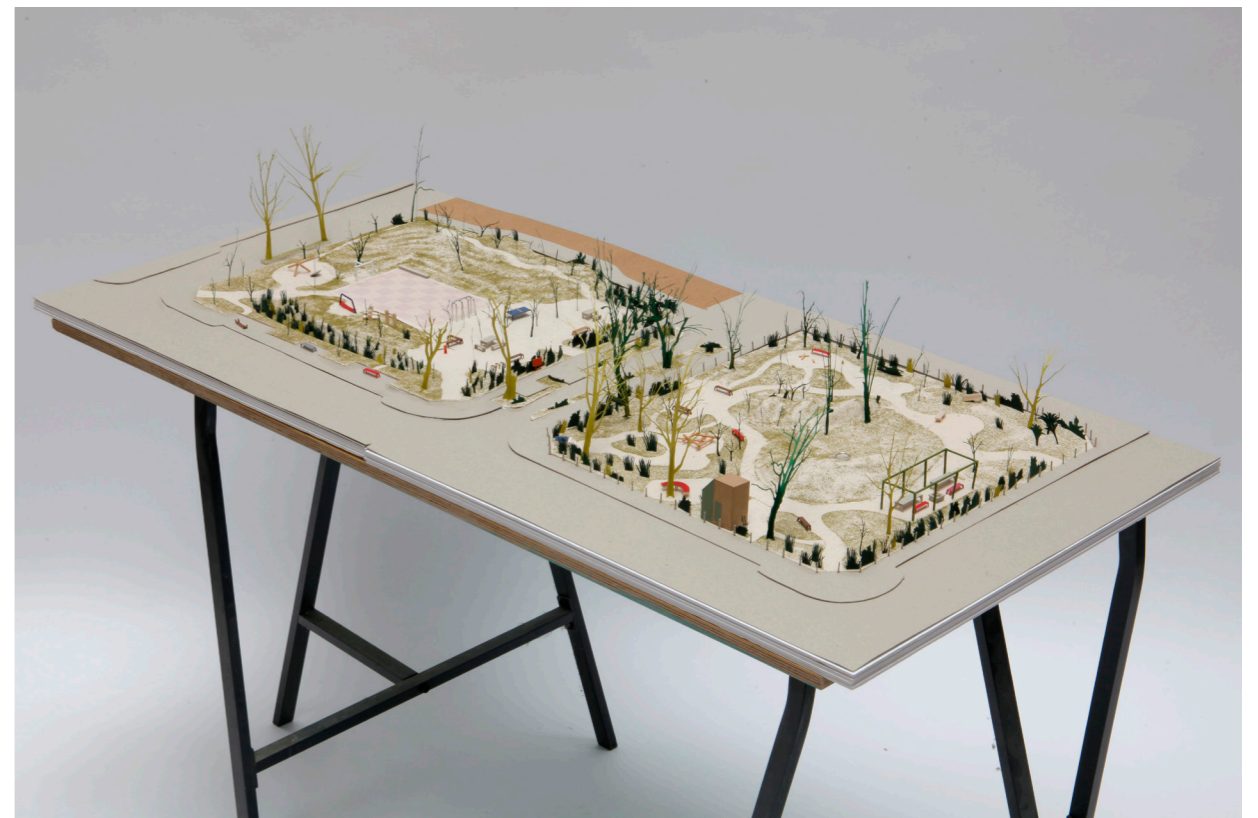

BRAMCOTE PARK

Consultation Drawing Pack

ASSEMBLE

BRAMCOTE PARK

View of Bramcote Park

BRAMCOTE PARK

BRAMCOTE PARK PROPOSED PLANS

1. Woodland play area

2. Timber climbing structure

3. Woodland area

4. Open square with grid of trees

6. Drinking fountain

5. Noticeboard

7. Natural swale

8. Benches to look into the park

19. Slide in side of hill

18. Timber pergola

9. Public square and place for ball games and skating

10. Outdoor gym equipment

17. Edible garden

16. Mounds with meadows

15. Floor trampoline

14. Timber basket group swing

13. Table tennis table surface

12. Table tennis table

11. Wild orchard

BRAMCOTE PARK

BRAMCOTE PARK VIEWS

Bramcote Park south side view*

Bramcote Park north side view**